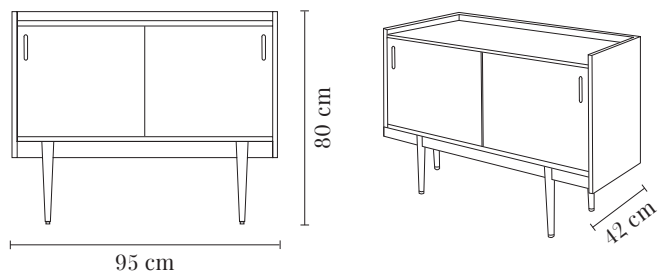

Sideboards

1050 PETITE SIDEBOARD

Story behind:

Reissue of the Iconic 1050 Petite Sideboard from the Sirius set designed in 1962 in Poland. 366 Concept has redefined it so you can enjoy unparalleled functionality with a new aesthetics perspective. The 1050 Petite Sideboard has 2 capacious shelves hidden behind sliding doors. This modern and timeless design can adapt to various styles and reflect the users personality and individuality at the same time. In our offer you will also find a Highboard and a Long Sideboard that together create a unique set of Mid-Century furniture. Made of solid oak wood and oak veneer. The 1050 Petite Sideboard is also available with glass sliding door.

Original design: 1962

Reedition: 2022 by 366 Concept

Legs: turned wooden legs with brass finishing

Contract: norm passed EN 16139

Width: 95 cm

Height: 80 cm

Depth: 42 cm

Delivery: the sideboard requires only simple manual legs assembly

Net weight: 18 kg

100% designed and manufactured in Poland

Oak 03

Oak 03

Inspire. Create. Deliver.

P4.