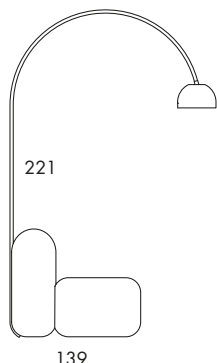

BOB Modul Inte Inkluderad
D840

B840
Overall height 199
Overall depth 88

BOB Modul Inte Inkluderad
D841

B841
Overall height 221
Overall depth 139

BOB Modul Inte Inkluderad
D842

B842
Overall height 199
Overall depth 144

BOB LIGHT for BOB, BOB JOB and BOB HOME. Painted aluminum and metal. White RAL 9010 or Black RAL 9005. Other colours on request. Connection: 1,5m cable with Wieland-connection. LED info: Built in 230V LED module. 10W, 838LM, 3000K, CRI >80. BOB LIGHT developed in collaboration with Zero Lighting.