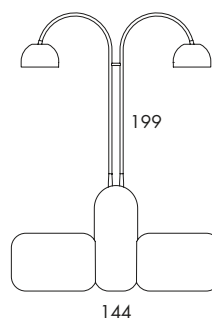

BOB Modul Inte Inkluderad
D840

B840
Overall height 199
Overall depth 88

BOB Modul Inte Inkluderad
D841

B841
Overall height 221
Overall depth 139

BOB Modul Inte Inkluderad
D842

B842
Overall height 199
Overall depth 144

BOB LIGHT for BOB, BOB JOB and BOB HOME. Painted aluminum and metal. White RAL 9010 or Black RAL 9005. Other colours on request. Connection: 1,5m cable with Wieland-connection. LED info: Built in 230V LED module. 10W, 838LM, 3000K, CRI >80. BOB LIGHT developed in collaboration with Zero Lighting.