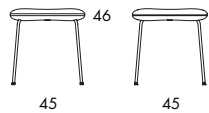

S73-46 3.33 kg | 0.29 m³/5 pcs

S73-65 4.2 kg | 0.20 m³/pc

S73-82 4.7 kg | 0.24 m³/pc

STOOL | BARSTOOL. Wood and steel frame. Moulded CMHR foam padding. Upholstered in fabric or leather. Leather as per cc. 6a. Chrome plated (chrome III) or black-painted steel frame. Plastic foot.

Dundra is a large family that includes foot stools, chairs, barstools, easy chairs, sofas and tables.

S73-46 3.33 kg | 0.29 m³/5 pcs 

S73-46	
Seat height	46
Overall height	46
Overall width	45
Seat depth	45
Overall depth	45
Weight, kg	3.33
Cbm	0.29/5 pcs

S73-65 4.2 kg | 0.20 m³/pc

	S73-65
Seat height	65
Overall height	65
Seat width	45
Overall width	52
Seat depth	45
Overall depth	45
Weight, kg	4.2
Cbm	0.20/pc

S73-82 4.7 kg | 0.24 m³/pc

	S73-82
Seat height	82
Overall height	82
Seat width	45
Overall width	52
Seat depth	45
Overall depth	47
Weight, kg	4.7
Cbm	0.24/pc