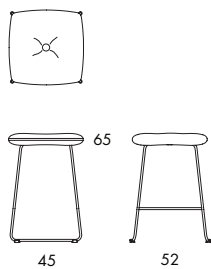

S73-46 3.33 kg | 0.29 m³/5 pcs

S73-65 4.2 kg | 0.20 m³/pc

S73-82 4.7 kg | 0.24 m³/pc

STOOL | BARSTOOL. Wood and steel frame. Moulded CMHR foam padding. Upholstered in fabric or leather. Leather as per cc. 6a. Chrome plated (chrome III) or black-painted steel frame. Plastic foot.

Dundra is a large family that includes foot stools, chairs, barstools, easy chairs, sofas and tables.

S73-46 3.33 kg | 0.29 m³/5 pcs 

S73-46	
Seat height	46
Overall height	46
Overall width	45
Seat depth	45
Overall depth	45
Weight, kg	3.33
Cbm	0.29/5 pcs

S73-65 4.2 kg | 0.20 m³/pc

	S73-65
Seat height	65
Overall height	65
Seat width	45
Overall width	52
Seat depth	45
Overall depth	45
Weight, kg	4.2
Cbm	0.20/pc

S73-82 4.7 kg | 0.24 m³/pc

	S73-82
Seat height	82
Overall height	82
Seat width	45
Overall width	52
Seat depth	45
Overall depth	47
Weight, kg	4.7
Cbm	0.24/pc