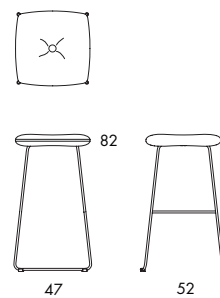

S73-46 3.33 kg | 0.29 m³/5 pcs

S73-65 4.2 kg | 0.20 m³/pc

S73-82 4.7 kg | 0.24 m³/pc

STOOL | BARSTOOL. Wood and steel frame. Moulded CMHR foam padding. Upholstered in fabric or leather. Leather as per cc. 6a. Chrome plated (chrome III) or black-painted steel frame. Plastic foot.

Dundra is a large family that includes foot stools, chairs, barstools, easy chairs, sofas and tables.

S73-46 3.33 kg | 0.29 m³/5 pcs 

S73-46	
Seat height	46
Overall height	46
Overall width	45
Seat depth	45
Overall depth	45
Weight, kg	3.33
Cbm	0.29/5 pcs

S73-65 4.2 kg | 0.20 m³/pc

	S73-65
Seat height	65
Overall height	65
Seat width	45
Overall width	52
Seat depth	45
Overall depth	45
Weight, kg	4.2
Cbm	0.20/pc

S73-82 4.7 kg | 0.24 m³/pc

	S73-82
Seat height	82
Overall height	82
Seat width	45
Overall width	52
Seat depth	45
Overall depth	47
Weight, kg	4.7
Cbm	0.24/pc