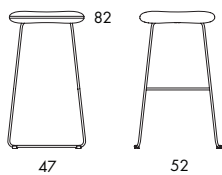

S73-46 3.33 kg | 0.29 m³/5 pcs

S73-65 4.2 kg | 0.20 m³/pc

S73-82 4.7 kg | 0.24 m³/pc

STOOL | BARSTOOL. Wood and steel frame. Moulded CMHR foam padding. Upholstered in fabric or leather. Leather as per cc. 6a. Chrome plated (chrome III) or black-painted steel frame. Plastic foot.

Dundra is a large family that includes foot stools, chairs, barstools, easy chairs, sofas and tables.

S73-46 3.33 kg | 0.29 m³/5 pcs 

S73-46	
Seat height	46
Overall height	46
Overall width	45
Seat depth	45
Overall depth	45
Weight, kg	3.33
Cbm	0.29/5 pcs

S73-65 4.2 kg | 0.20 m³/pc

	S73-65
Seat height	65
Overall height	65
Seat width	45
Overall width	52
Seat depth	45
Overall depth	45
Weight, kg	4.2
Cbm	0.20/pc

S73-82 4.7 kg | 0.24 m³/pc

	S73-82
Seat height	82
Overall height	82
Seat width	45
Overall width	52
Seat depth	45
Overall depth	47
Weight, kg	4.7
Cbm	0.24/pc