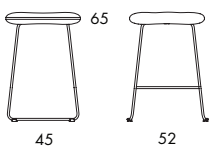

S73-46 3.33 kg | 0.29 m³/5 pcs

S73-65 4.2 kg | 0.20 m³/pc

S73-82 4.7 kg | 0.24 m³/pc

STOOL | BARSTOOL. Wood and steel frame. Moulded CMHR foam padding. Upholstered in fabric or leather. Leather as per cc. 6a. Chrome plated (chrome III) or black-painted steel frame. Plastic foot.

Dundra is a large family that includes foot stools, chairs, barstools, easy chairs, sofas and tables.

S73-46 3.33 kg | 0.29 m³/5 pcs 

S73-46	
Seat height	46
Overall height	46
Overall width	45
Seat depth	45
Overall depth	45
Weight, kg	3.33
Cbm	0.29/5 pcs

S73-65 4.2 kg | 0.20 m³/pc

	S73-65
Seat height	65
Overall height	65
Seat width	45
Overall width	52
Seat depth	45
Overall depth	45
Weight, kg	4.2
Cbm	0.20/pc

S73-82 4.7 kg | 0.24 m³/pc

	S73-82
Seat height	82
Overall height	82
Seat width	45
Overall width	52
Seat depth	45
Overall depth	47
Weight, kg	4.7
Cbm	0.24/pc