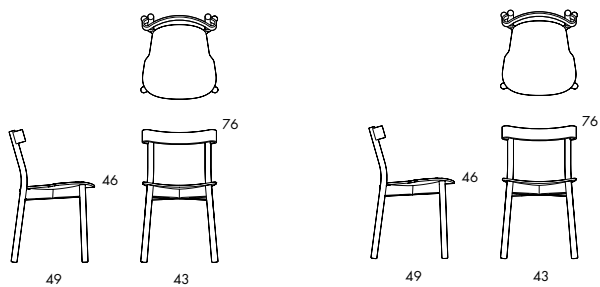

B510

B512

CHAIR. Frame in solid wood. Compression molded seat / back. Lacquered or upholstered seat in fabric or leather with padding in polyurethane.

Still Life is also available as a stackable chair and a bar stool in 65 cm and 82cm seat height.

	B510
Seat height	46
Overall height	76
Seat width	42
Overall width	45
Seat depth	43
Overall depth	49

	B512
Seat height	46
Overall height	76
Seat width	42
Overall width	45
Seat depth	43
Overall depth	49

B511 

B513 

STACKABLE CHAIR. Frame in solid wood. Compression molded seat / back. Lacquered or upholstered seat | in fabric or leather with padding in polyurethane. Stacks 4 pcs.

Still Life is also available as a chair and a bar stool in 65 cm and 82cm seat height.

	B511
Seat height	46
Overall height	76
Seat width	42
Overall width	45
Seat depth	43
Overall depth	49

	B513
Seat height	46
Overall height	76
Seat width	42
Overall width	45
Seat depth	43
Overall depth	49