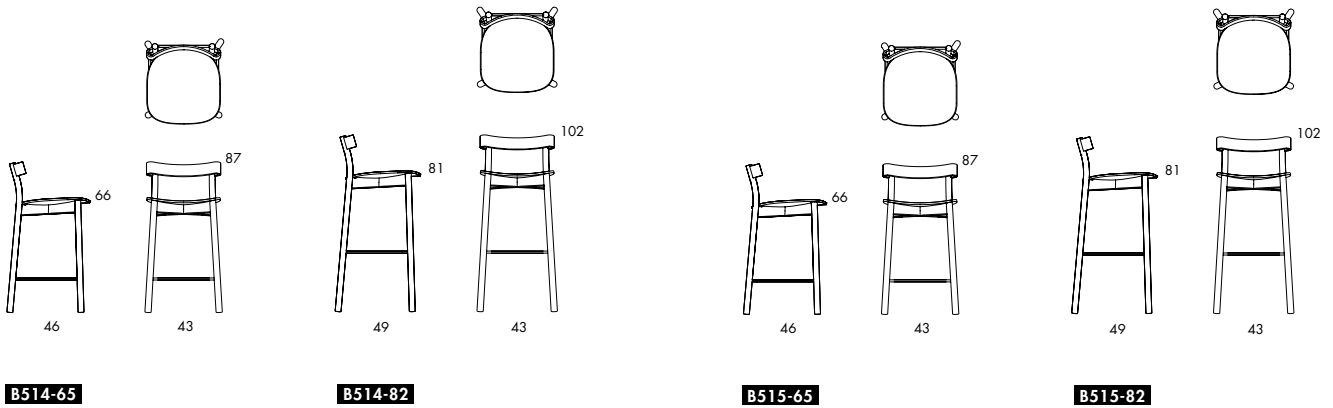

B510

B512

CHAIR. Frame in solid wood. Compression molded seat / back. Lacquered or upholstered seat in fabric or leather with padding in polyurethane.

Still Life is also available as a stackable chair and a bar stool in 65 cm and 82cm seat height.

	B510
Seat height	46
Overall height	76
Seat width	42
Overall width	45
Seat depth	43
Overall depth	49

	B512
Seat height	46
Overall height	76
Seat width	42
Overall width	45
Seat depth	43
Overall depth	49

B511 

B513 

STACKABLE CHAIR. Frame in solid wood. Compression molded seat / back. Lacquered or upholstered seat | in fabric or leather with padding in polyurethane. Stacks 4 pcs.

Still Life is also available as a chair and a bar stool in 65 cm and 82cm seat height.

	B511
Seat height	46
Overall height	76
Seat width	42
Overall width	45
Seat depth	43
Overall depth	49

	B513
Seat height	46
Overall height	76
Seat width	42
Overall width	45
Seat depth	43
Overall depth	49