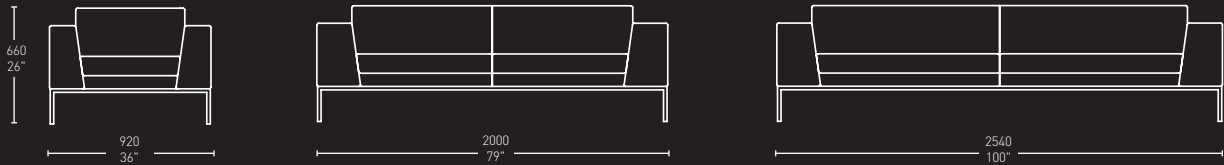

layla

boss
design

The Layla collection is the perfect example of classic, simple design, where less is definitely more. The collection can be further enhanced by a range of complementary coffee tables.

This image shows the Layla three-seater sofa with tubular frame base, and the 650mm x 650mm coffee table with sandblasted glass top.

|
The four-seater sofa option with a tubular frame base, and the 650mm x 1400mm coffee table with a black glass top.

layla

Layla Soft Seating

Layla Landscape

Layla Coffee Tables

Options

Layla is available as an arm chair, 3-seater and 4-seater sofa. The Layla Landscape offers a range of modular units including; a corner unit, right hand unit, left hand unit, chair, sofa, single bench and double bench. All options are available with either a steel tubular frame or polished aluminium legs.

The Layla range can be further enhanced by a selection of complementary coffee tables. The coffee tables are available with either a square or rectangular glass top which can be provided in clear, sandblasted or a coloured finish. The coffee table range has a steel tubular frame.