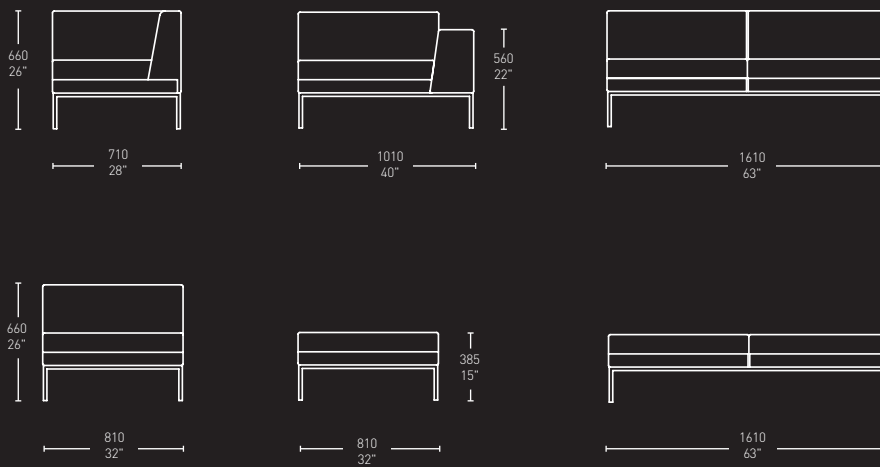

layla

boss
design

The Layla collection is the perfect example of classic, simple design, where less is definitely more. The collection can be further enhanced by a range of complementary coffee tables.

This image shows the Layla three-seater sofa with tubular frame base, and the 650mm x 650mm coffee table with sandblasted glass top.

|
The four-seater sofa option with a tubular frame base, and the 650mm x 1400mm coffee table with a black glass top.

layla

Layla Soft Seating

Layla Landscape

Layla Coffee Tables

Options

Layla is available as an arm chair, 3-seater and 4-seater sofa. The Layla Landscape offers a range of modular units including; a corner unit, right hand unit, left hand unit, chair, sofa, single bench and double bench. All options are available with either a steel tubular frame or polished aluminium legs.

The Layla range can be further enhanced by a selection of complementary coffee tables. The coffee tables are available with either a square or rectangular glass top which can be provided in clear, sandblasted or a coloured finish. The coffee table range has a steel tubular frame.