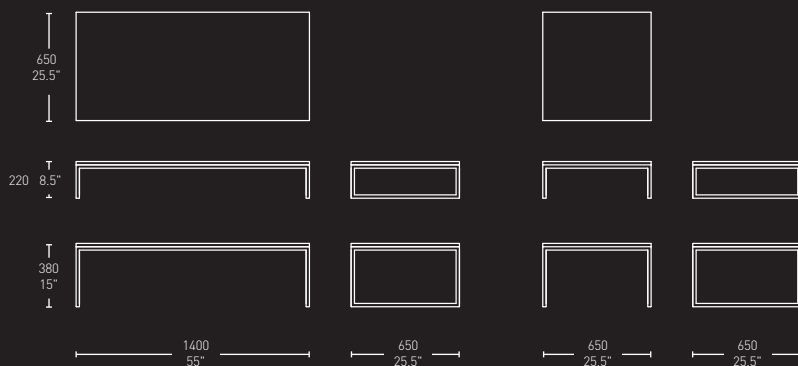

layla

boss
design

The Layla collection is the perfect example of classic, simple design, where less is definitely more. The collection can be further enhanced by a range of complementary coffee tables.

This image shows the Layla three-seater sofa with tubular frame base, and the 650mm x 650mm coffee table with sandblasted glass top.

|
The four-seater sofa option with a tubular frame base, and the 650mm x 1400mm coffee table with a black glass top.

layla

Layla Soft Seating

Layla Landscape

Layla Coffee Tables

Options

Layla is available as an arm chair, 3-seater and 4-seater sofa. The Layla Landscape offers a range of modular units including; a corner unit, right hand unit, left hand unit, chair, sofa, single bench and double bench. All options are available with either a steel tubular frame or polished aluminium legs.

The Layla range can be further enhanced by a selection of complementary coffee tables. The coffee tables are available with either a square or rectangular glass top which can be provided in clear, sandblasted or a coloured finish. The coffee table range has a steel tubular frame.