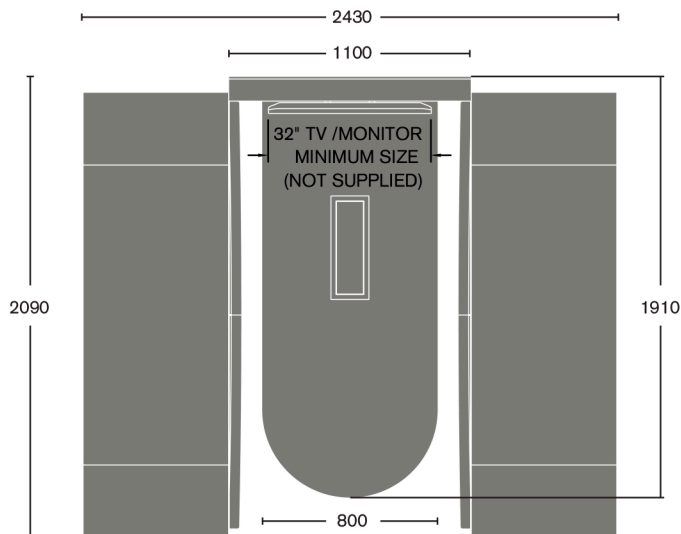

## Features:

- Upholstered back panel or panel with fixed whiteboard
- Unit available with standard MFC table tops
- Can be used in conjunction with Cocoon high back sofas

COCOON + MEDIA  
UNIT

MEDIA UNIT