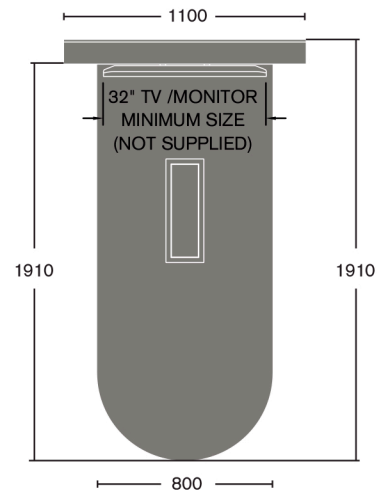

## Features:

- Upholstered back panel or panel with fixed whiteboard
- Unit available with standard MFC table tops
- Can be used in conjunction with Cocoon high back sofas

COCOON + MEDIA  
UNIT

MEDIA UNIT