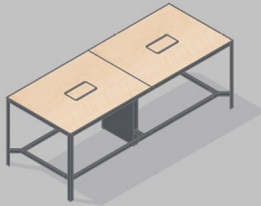

W 320 - D 120 - H 110