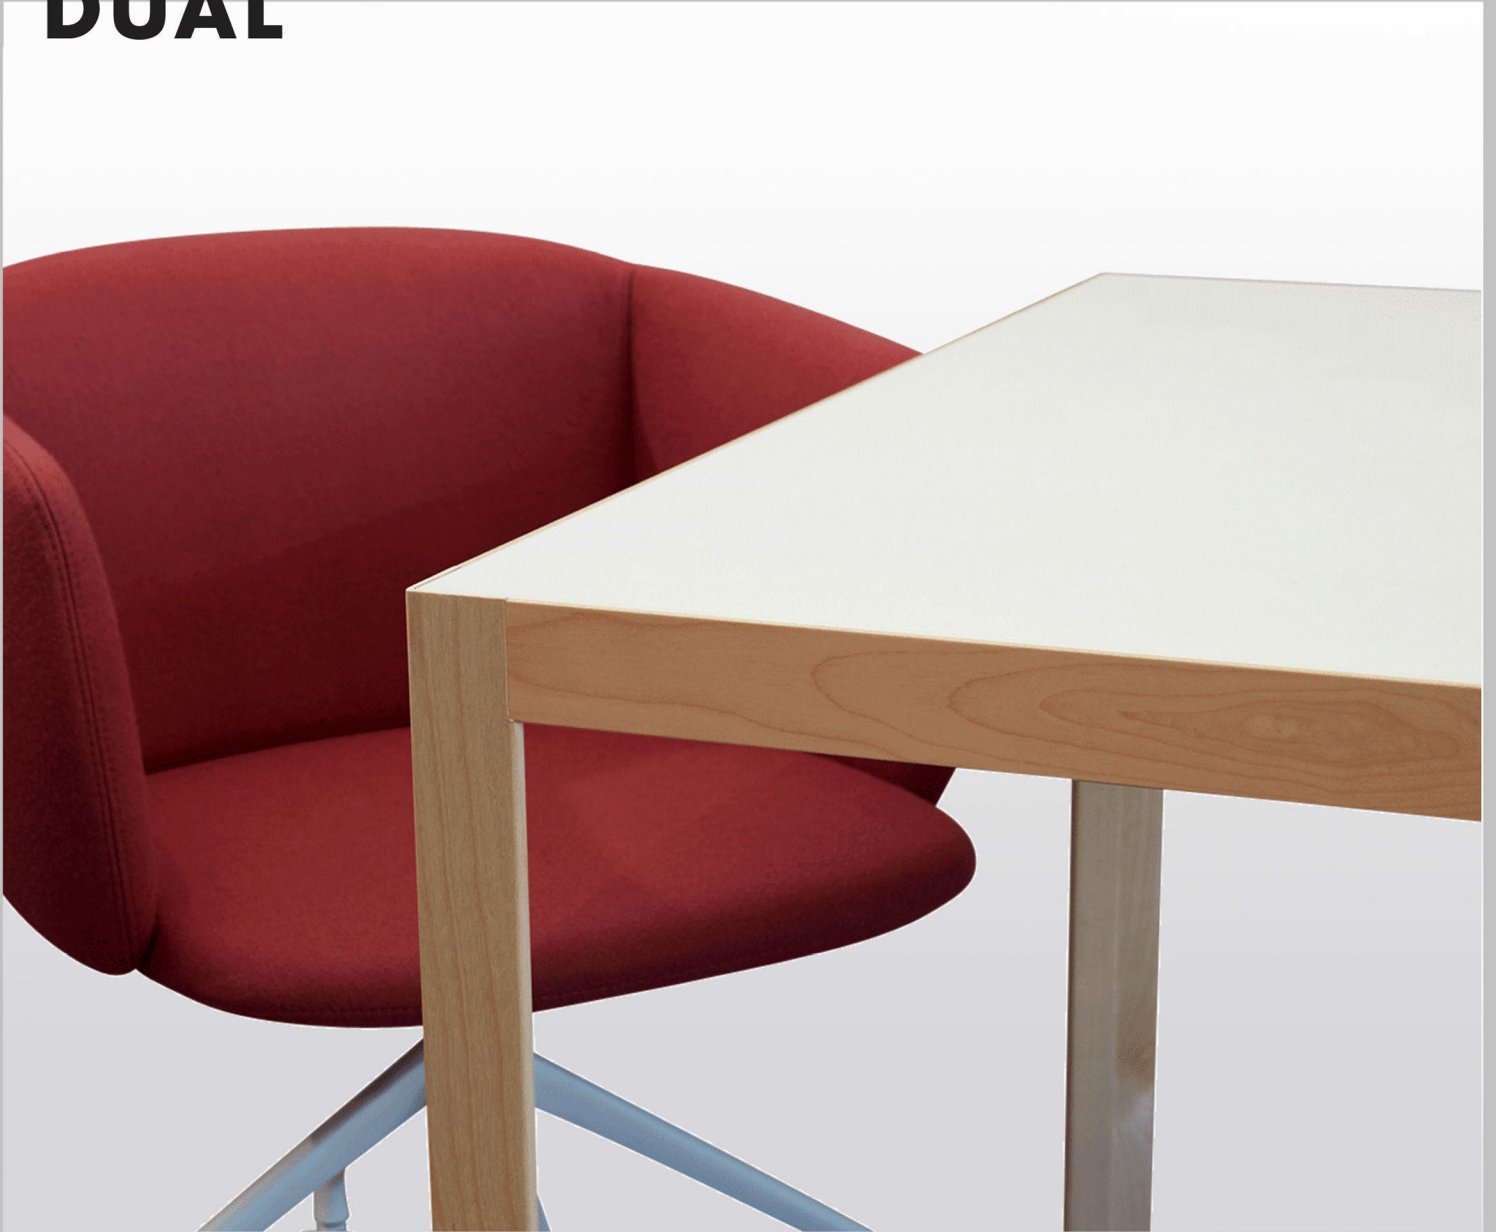

FRA ME

COLLECTION

P4.

Inspire | Create | Deliver

FRAME EVO / COLLECTION

IND IVI DUAL

Frame Evo is a table system that embraces the true meaning of minimalism. The aluminium extruded profiles offer a distinctive style making Frame Evo perfect for any office or meeting space. Available in either powder coat or the unique timber veneered finish as shown here, with a choice of top materials and finishes.

FRAME EVO / COLLECTION

IND IVI DUAL

FRAME EVO / COLLECTION

IND IVI DUAL

FRAME EVO / COLLECTION

INDIVIDUAL

Frame Evo is not just simply a single table, but a true system with the ability to become a continuous length table for any project with the integration of central support power columns. Cable trays and recessed power/data boxes are easily added offering complete flexibility.

COLL ABO RATE

Frame Evo | Collaborate evolves into a modern high bench system offering a virtually endless range of possible sizes. Integrated foot rail and central support power columns allow ultimate flexibility to use as either a standing or sitting bench for lunch spaces, agile working and collaboration zones. Complete power/data solutions available.