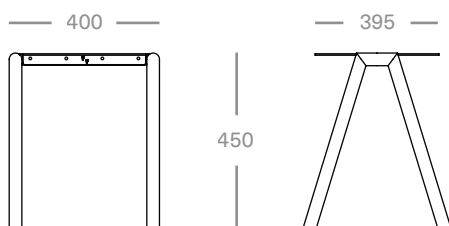

Low Stance

Designed and manufactured in Australia.
Suitable for outdoors.

Dimensions 400W x 395D x 450H mm

Materials Aluminium, steel

Colours Eucalypt, Rust, Black, White, Navy*

Lead Time 6 - 8 weeks

Custom powdercoated colours available upon request*