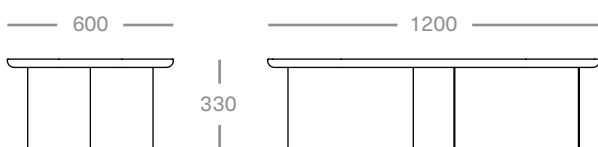

Serra Long

Designed and manufactured in Australia.

Dimensions 600W x 1200D x 330H mm

Timber American ash*

Steel Colours Black, White*

Lead Time 6 - 8 weeks

American white oak, American walnut & other species available upon request*
Custom powdercoated colours available upon request*