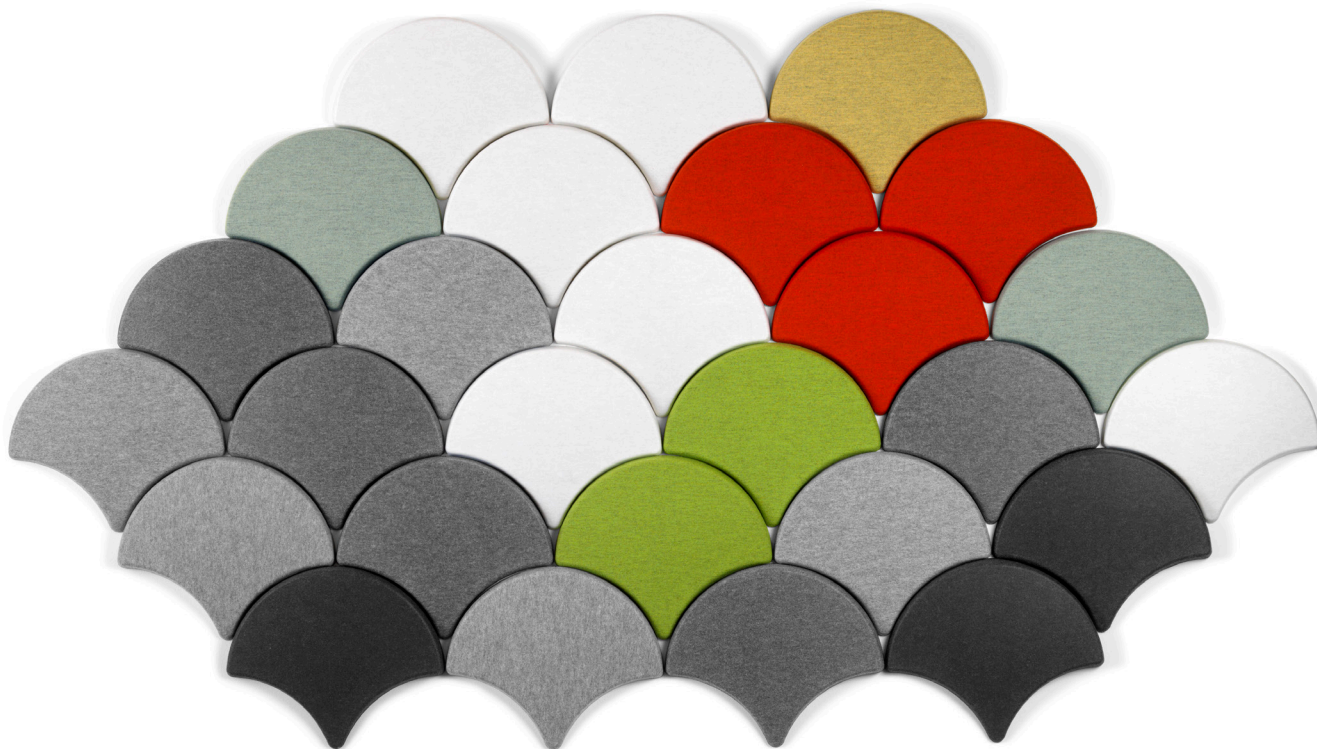

**A40** 0.3 kg | 0.1 m<sup>3</sup>/1-10 pcs

**SOUND ABSORBENT AND WALL DECORATION.** 100% hot-moulded polyester form felt. Alternatively the formfelt can be covered in Blazer Lite from Camira, a fabric in 100% wool, available in 30 colors. Magnetic attachment.

	<b>A40</b>
Overall height	42
Overall width	50
Overall depth	6
Weight, kg	0.3
Cbm	0.1/1-10 pcs

Inspire | Create | Deliver

P4.