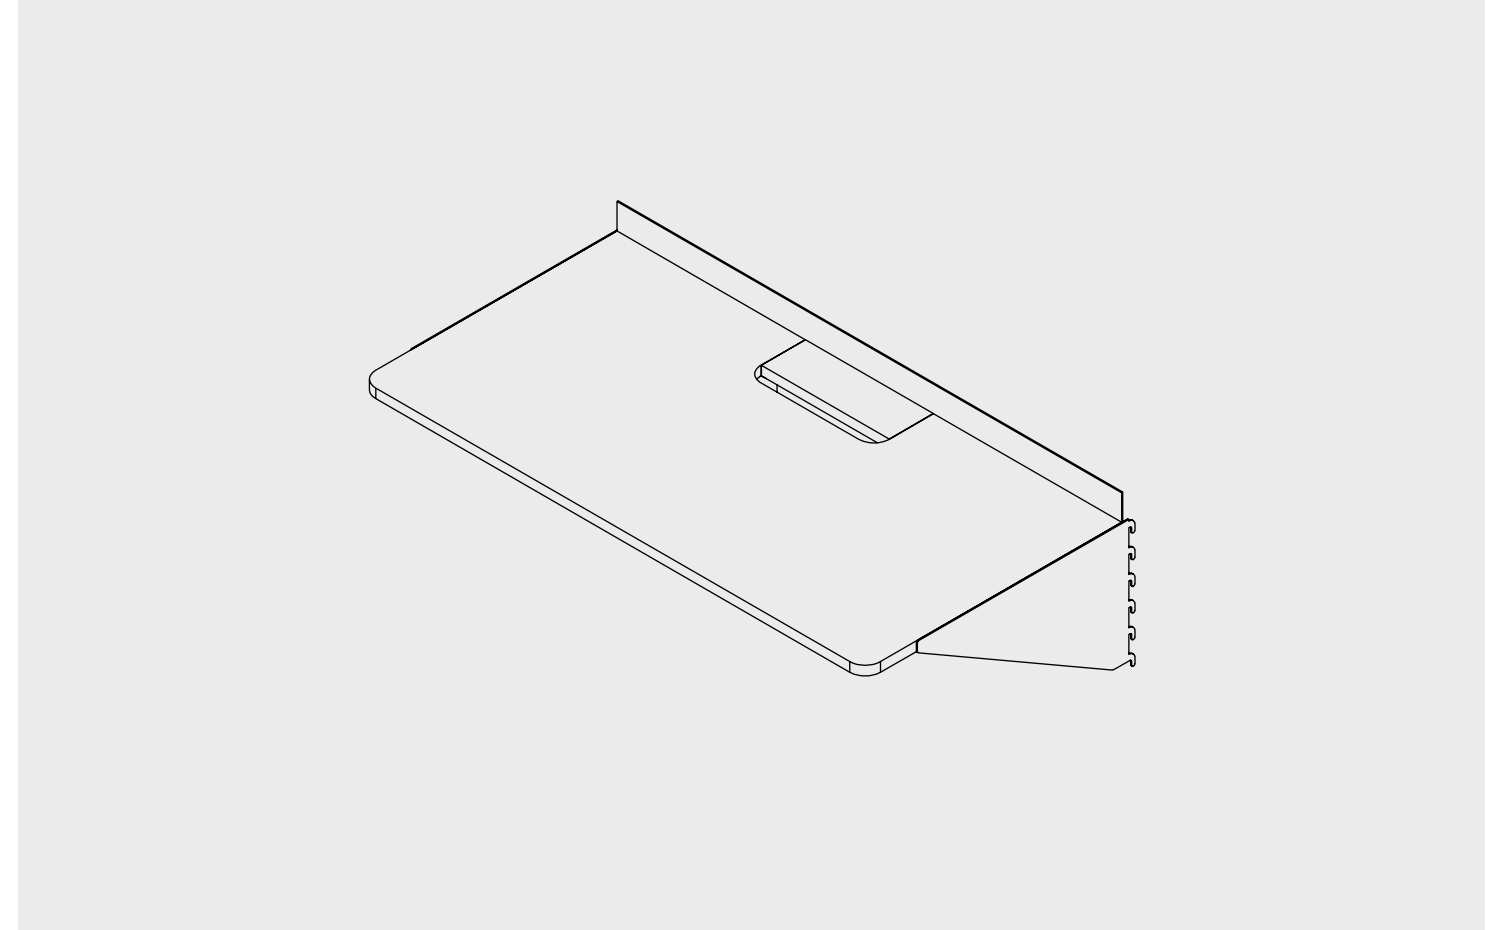

Desk

Available colors

Dimensions	[mm]	[inch]
Width	985.5	38.80
Depth	502	19.88
Height	239	9.41
Weight	[kg]	[lbs]
Weight	11.5	25.35
Max. load	20	44.08