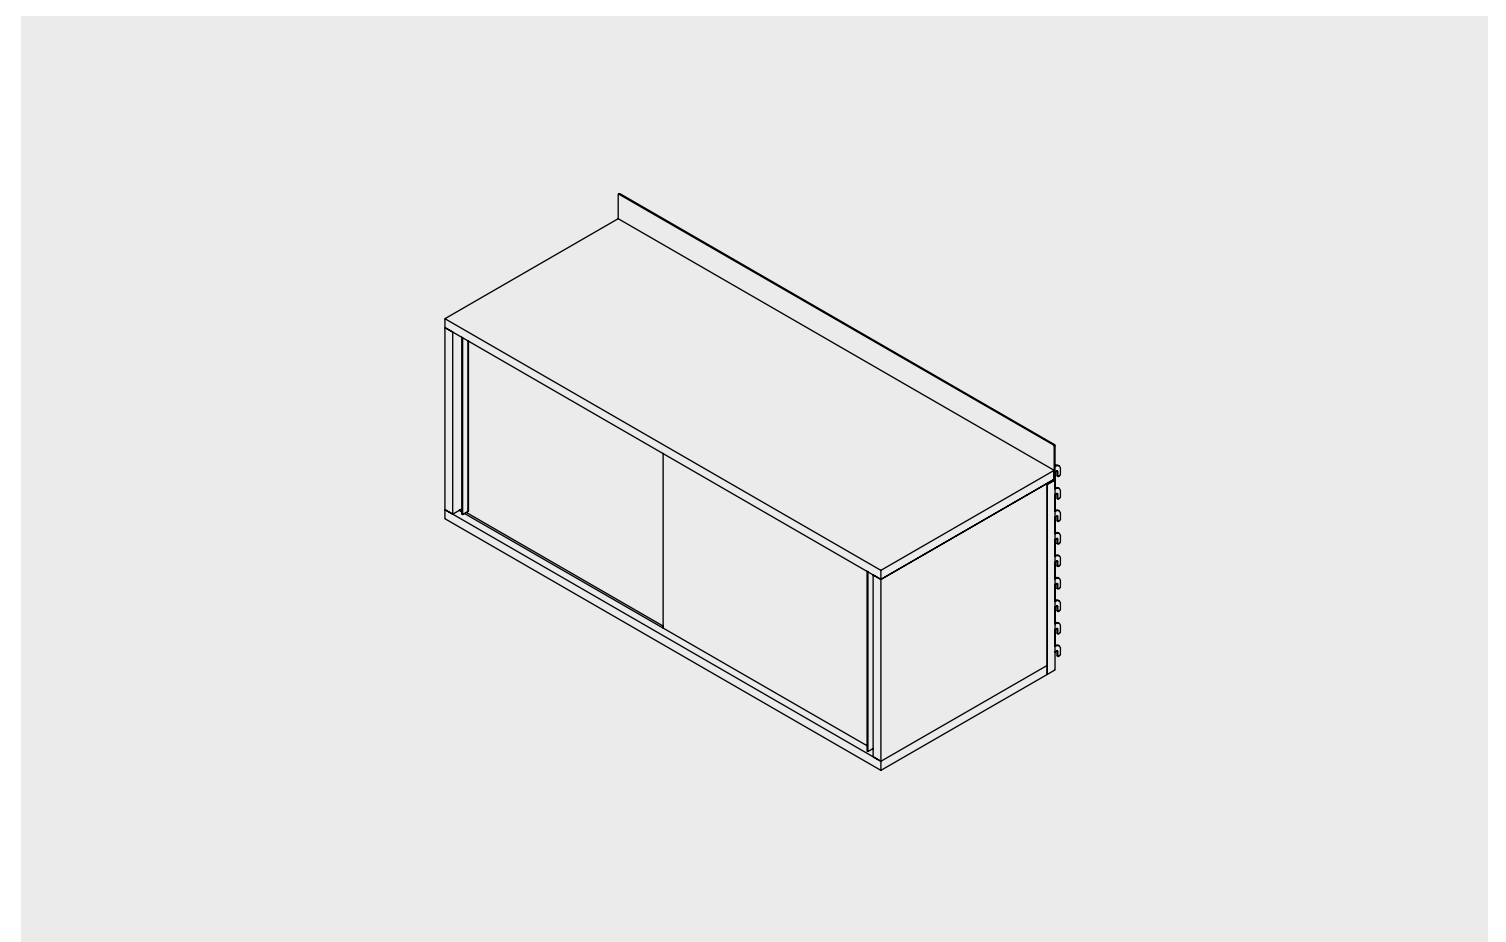

Available colors

Dimensions	[mm]	[inch]
Width	1007	39.65
Depth	402	15.83
Height	450	17.72
Weight	[kg]	[lbs]
Weight	34	74.94
Max. load	20	44.08

Sliding door cabinet