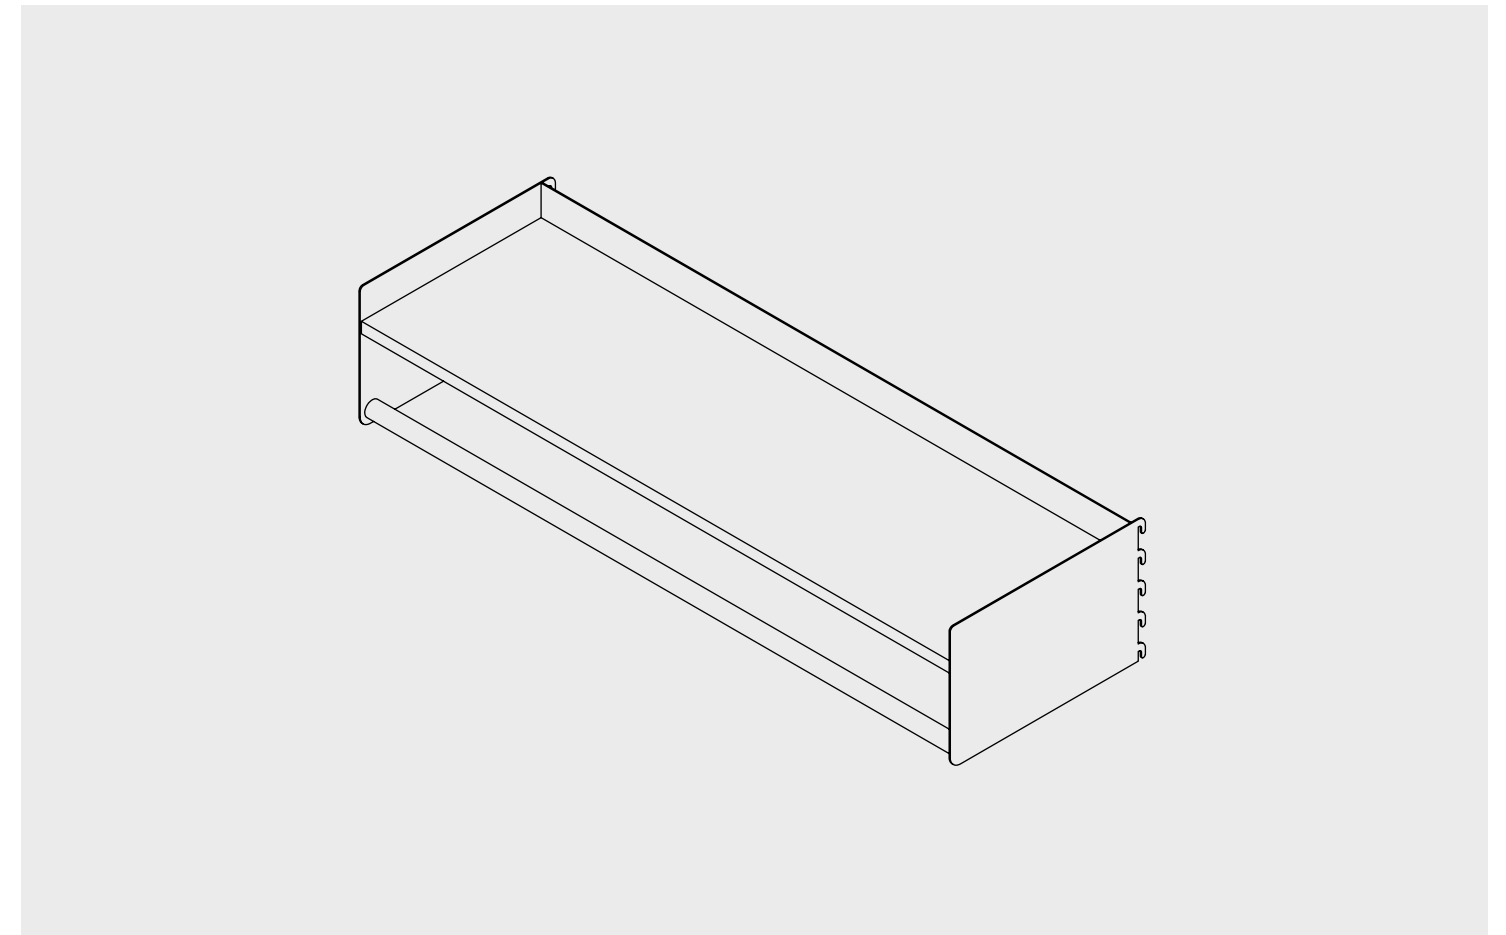

Deep shelf with rail

Available colors

Dimensions	[mm]	[inch]
Width	987.4	38.87
Depth	314	12.36
Height	205	8.07
Weight	[kg]	[lbs]
Weight	8	17.63
Max. load	10	22.04