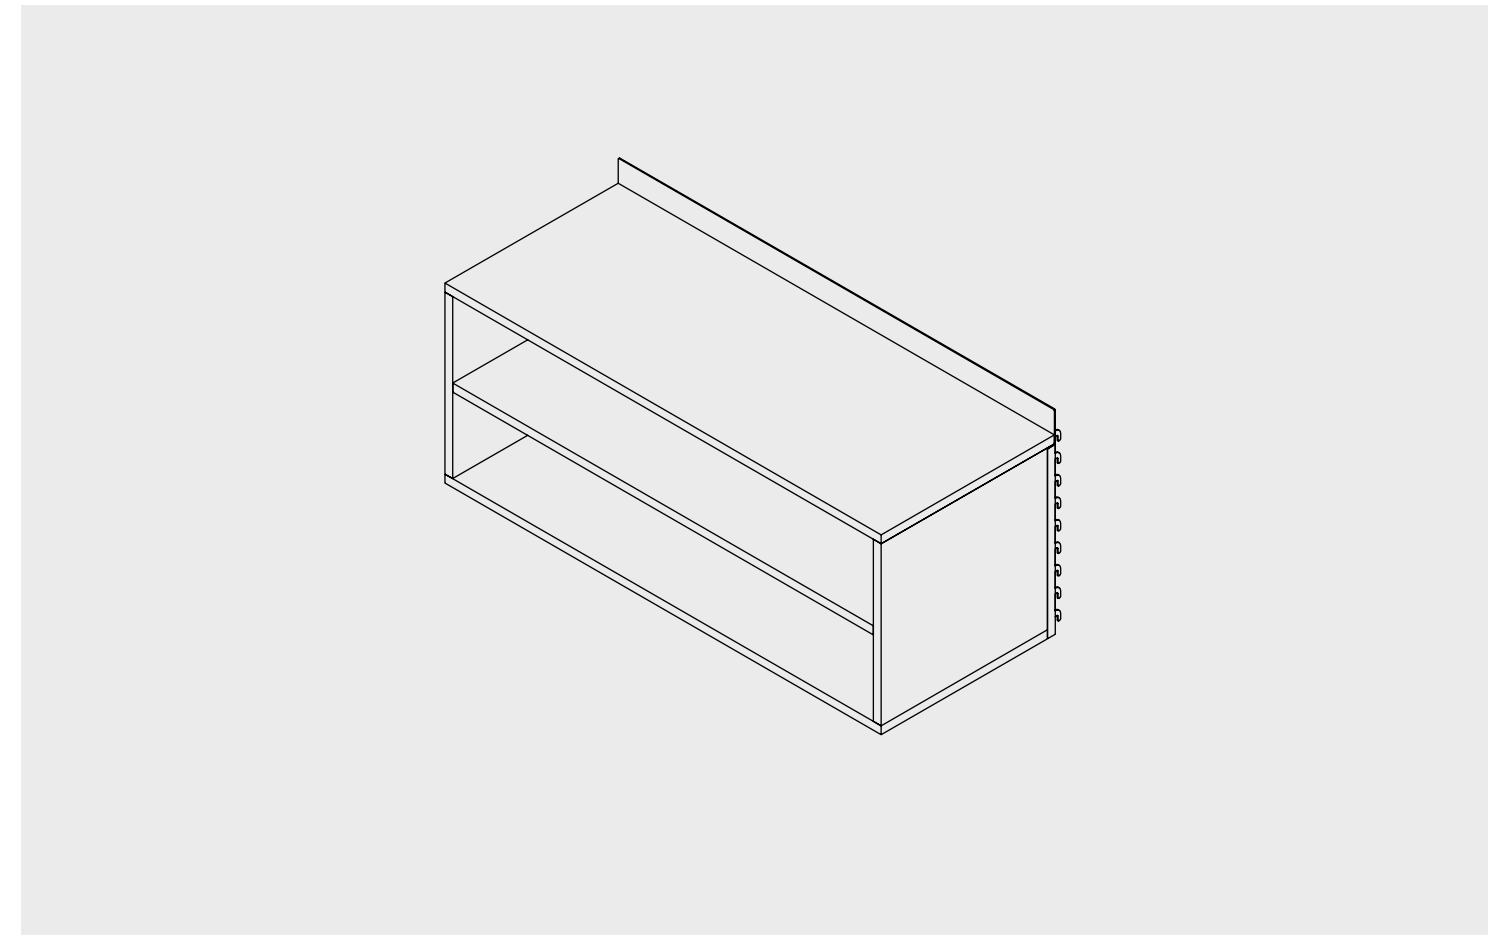

# Shelves and cabinets

**Open shelf cabinet**

Available colors

| Dimensions | [mm] | [inch] |
|------------|------|--------|
| Width      | 1007 | 39.65  |
| Depth      | 402  | 15.83  |
| Height     | 450  | 17.72  |
| Weight     | [kg] | [lbs]  |
| Weight     | 23.5 | 51.79  |
| Max. load  | 20   | 44.08  |