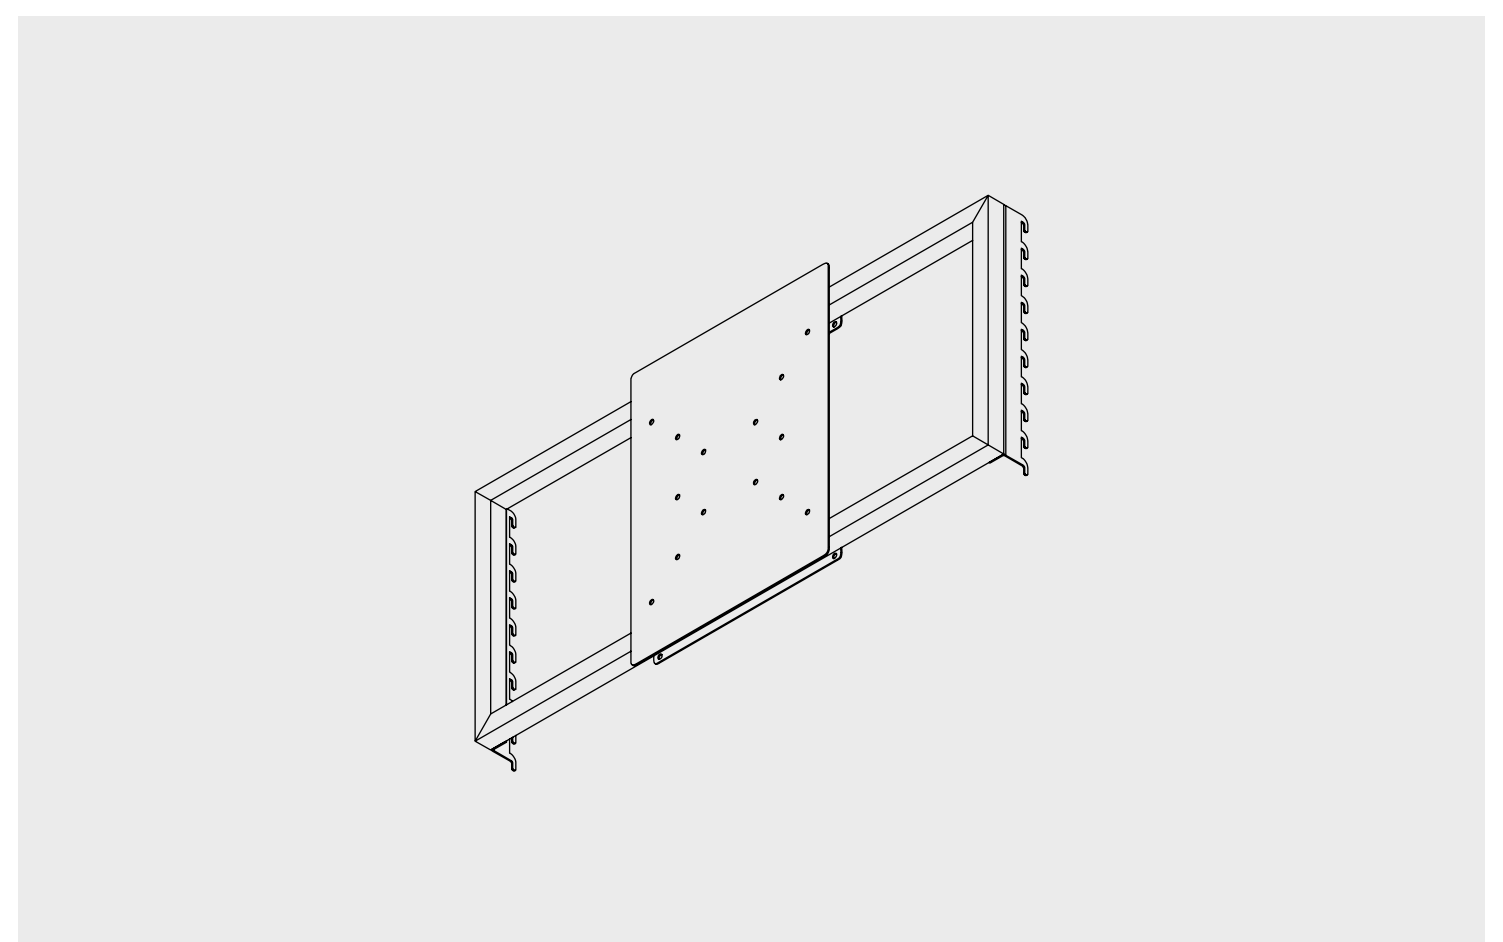

Central TV hanger

VEESA 100x100/200x200/200x100/300x300 standards

Available colors

Dimensions	[mm]	[inch]
Width	380	14.96
Depth	28	1.10
Height	486	19.13
Weight	[kg]	[lbs]
Weight	-	-
Max. load	50	110.23