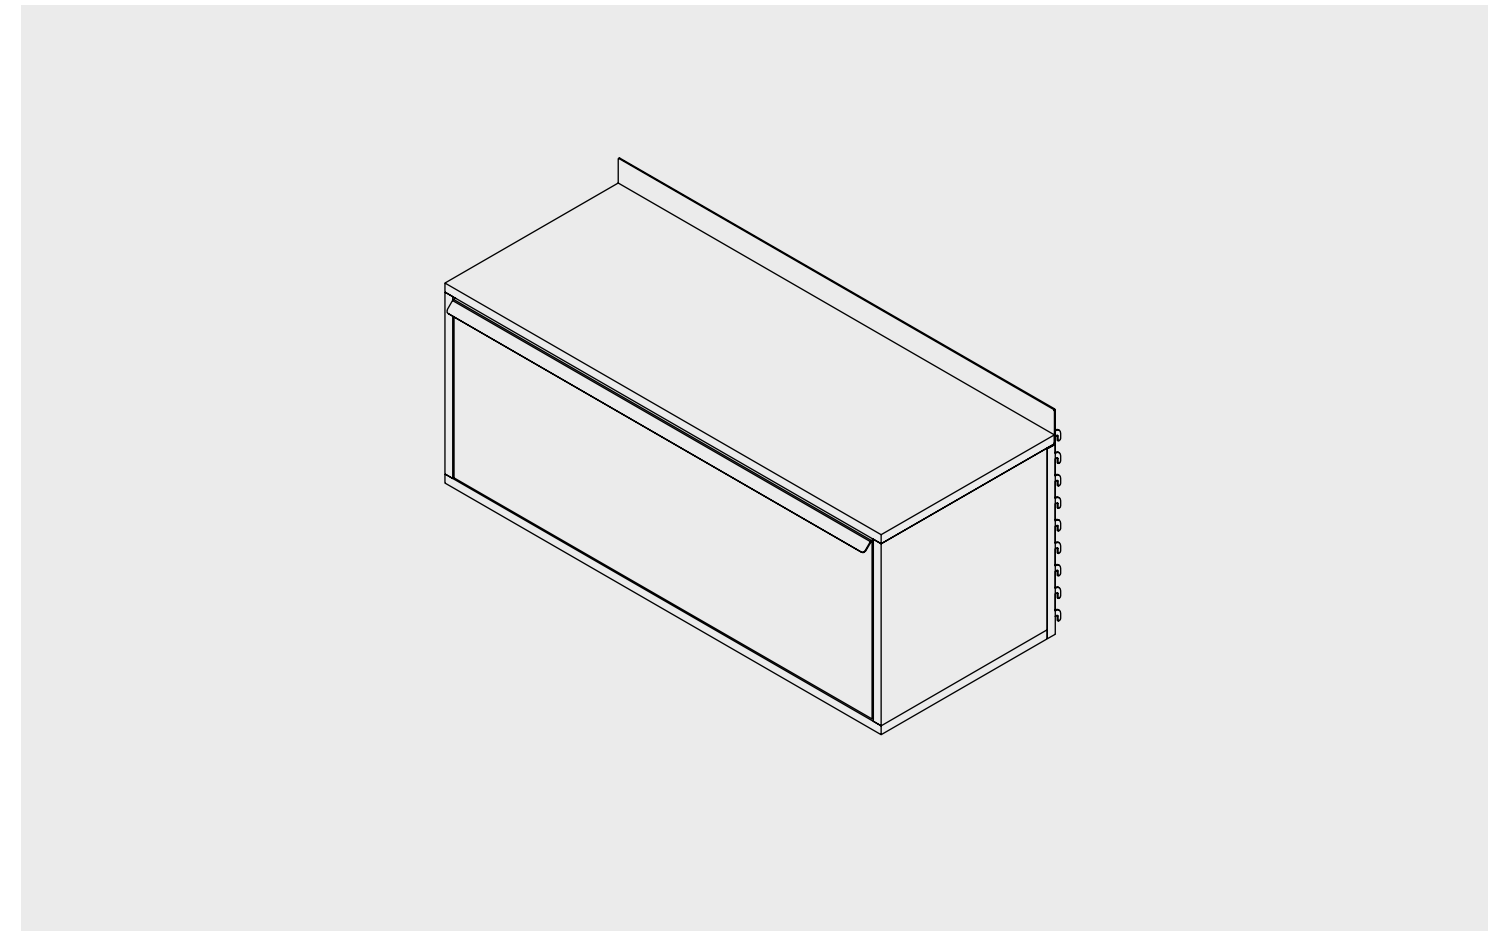

Deep drawer cabinet