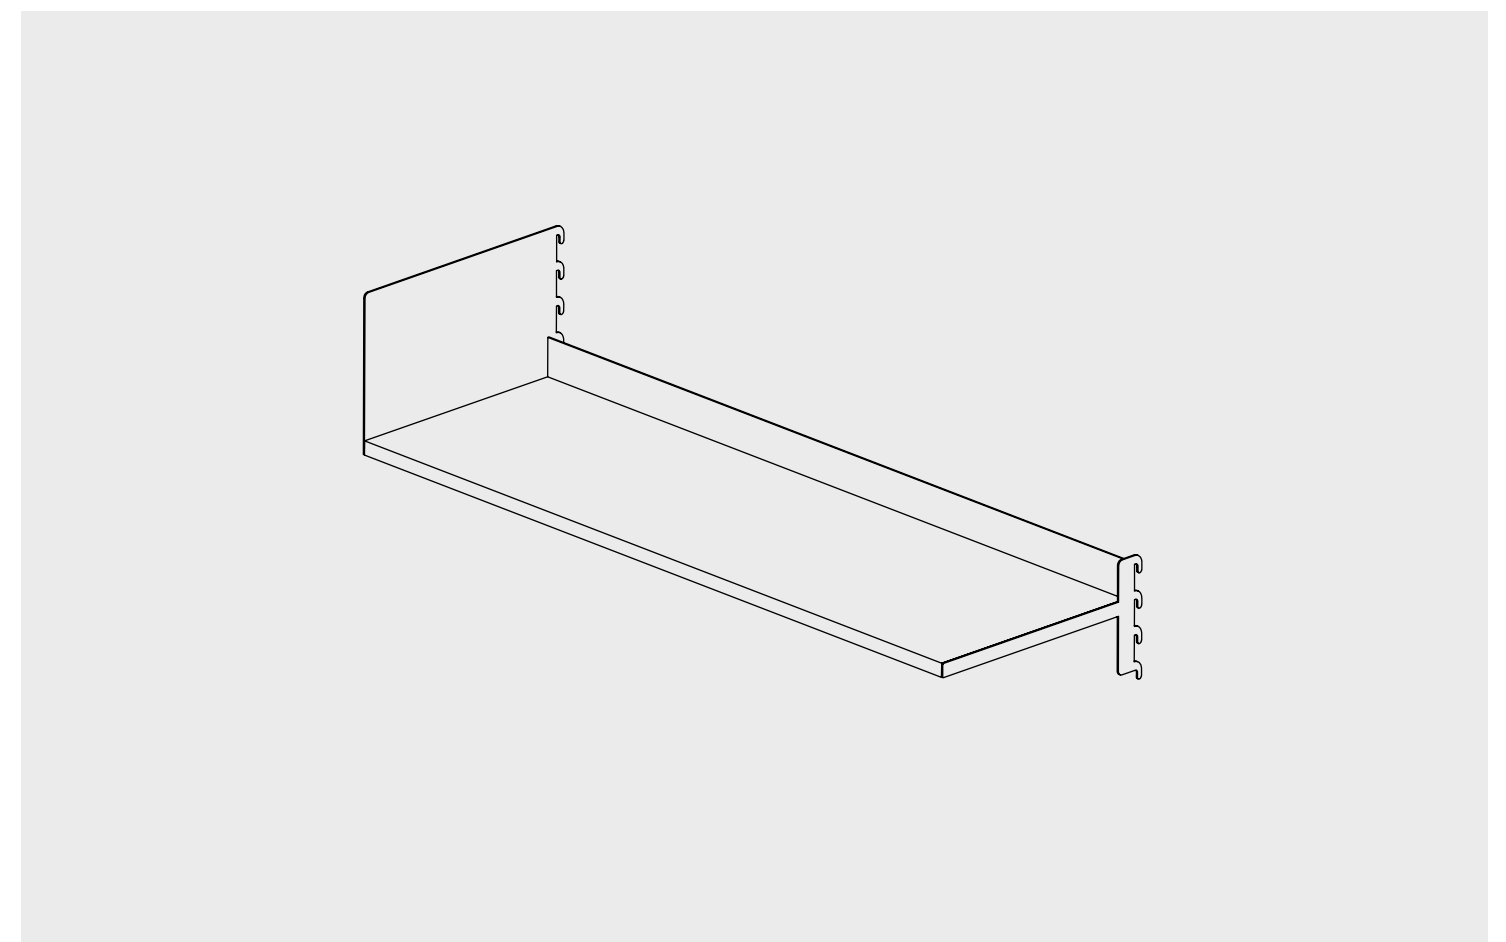

Available colors

Dimensions	[mm]	[inch]
Width	987.4	38.87
Depth	326	12.83
Height	281	11.06
Weight	[kg]	[lbs]
Weight	6	13.22
Max. load	10	22.04

Deep shelf with left bookend