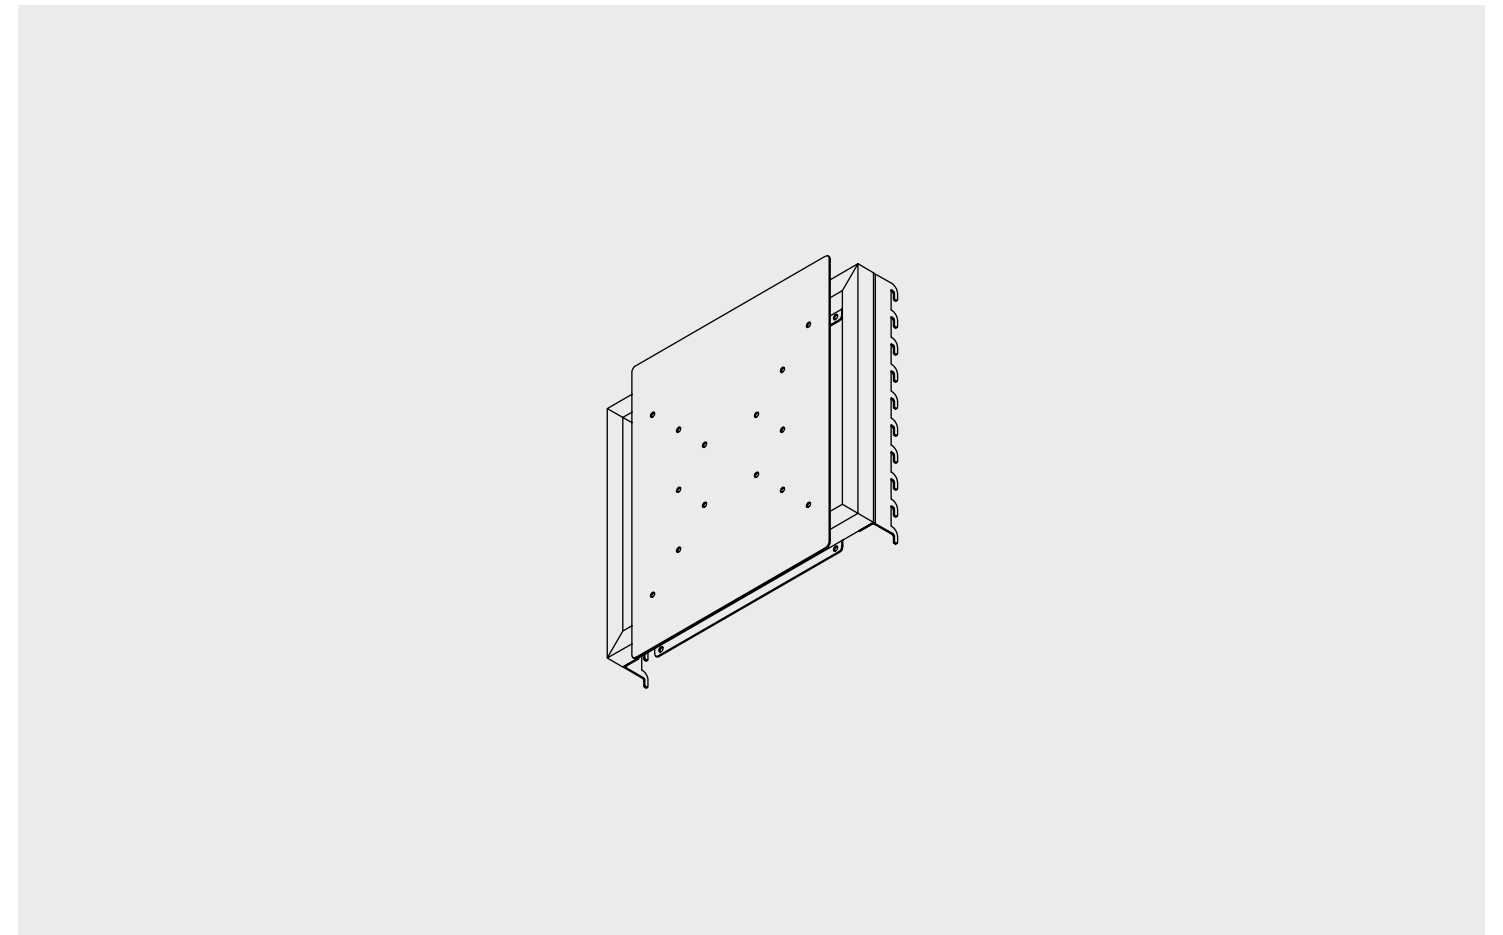

**Wall hook**

Available colors

| Dimensions | [mm] | [inch] |
|------------|------|--------|
| Width      | 24   | 0.94   |
| Depth      | -    | -      |
| Height     | 67   | 2.64   |

**Magnet**

Available colors

| Dimensions | [mm] | [inch] |
|------------|------|--------|
| Width      | 40   | 1.57   |
| Depth      | -    | -      |
| Height     | 9    | 0.35   |

**Central TV hanger**

VEESA 100x100/200x200/200x100/300x300 standards