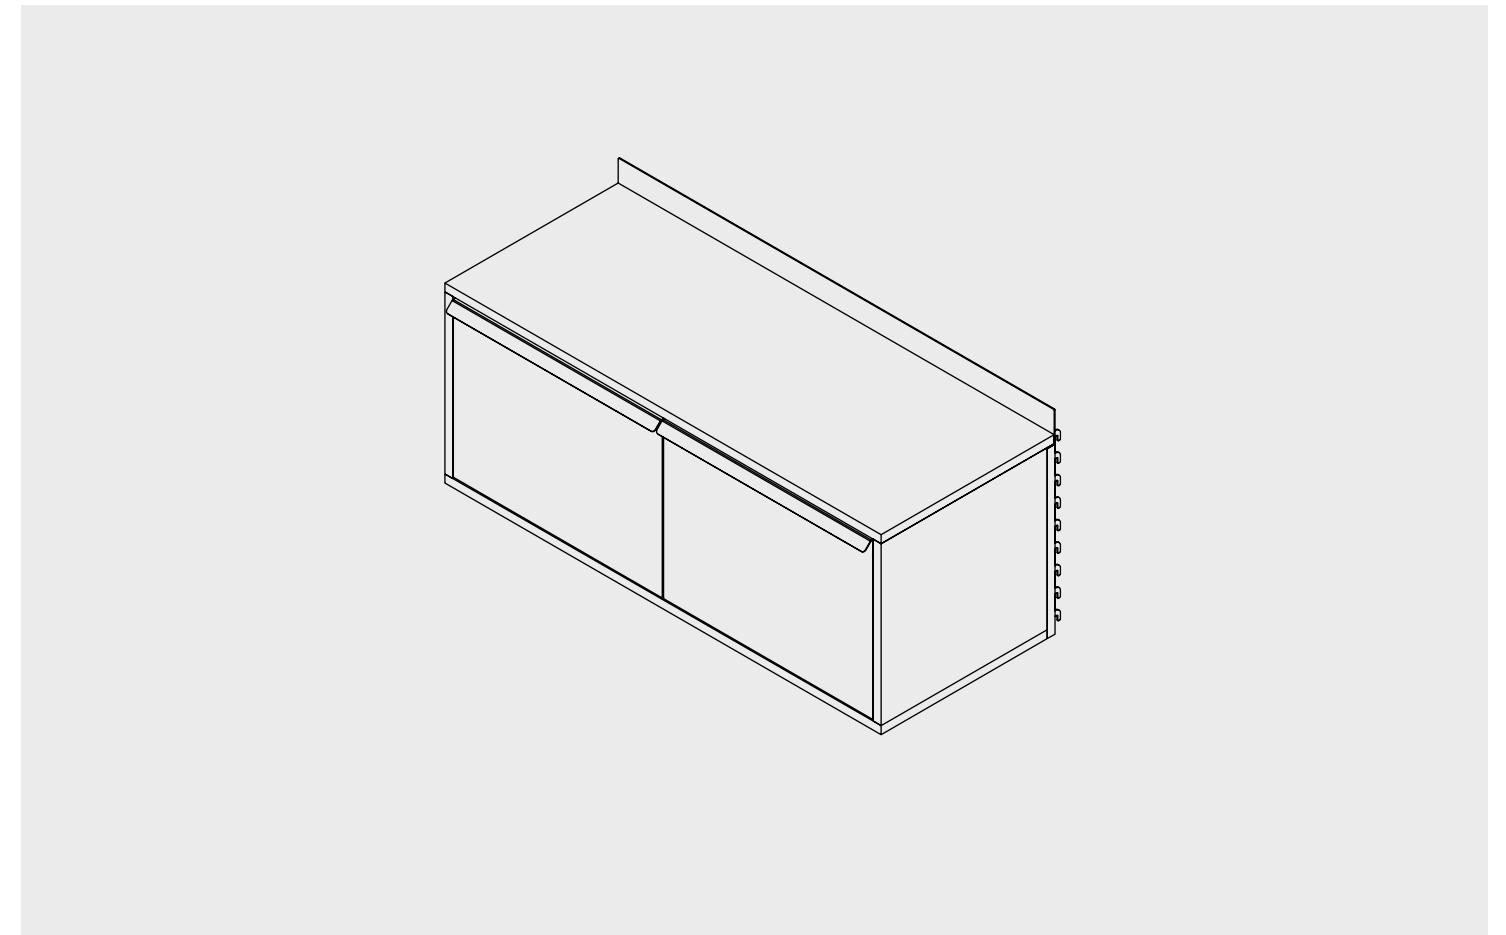

**Sliding door cabinet**

Available colors

| Dimensions | [mm] | [inch] |
|------------|------|--------|
| Width      | 1007 | 39.65  |
| Depth      | 402  | 15.83  |
| Height     | 450  | 17.72  |
| Weight     | [kg] | [lbs]  |
| Weight     | 21   | 48.28  |
| Max. load  | 20   | 44.08  |