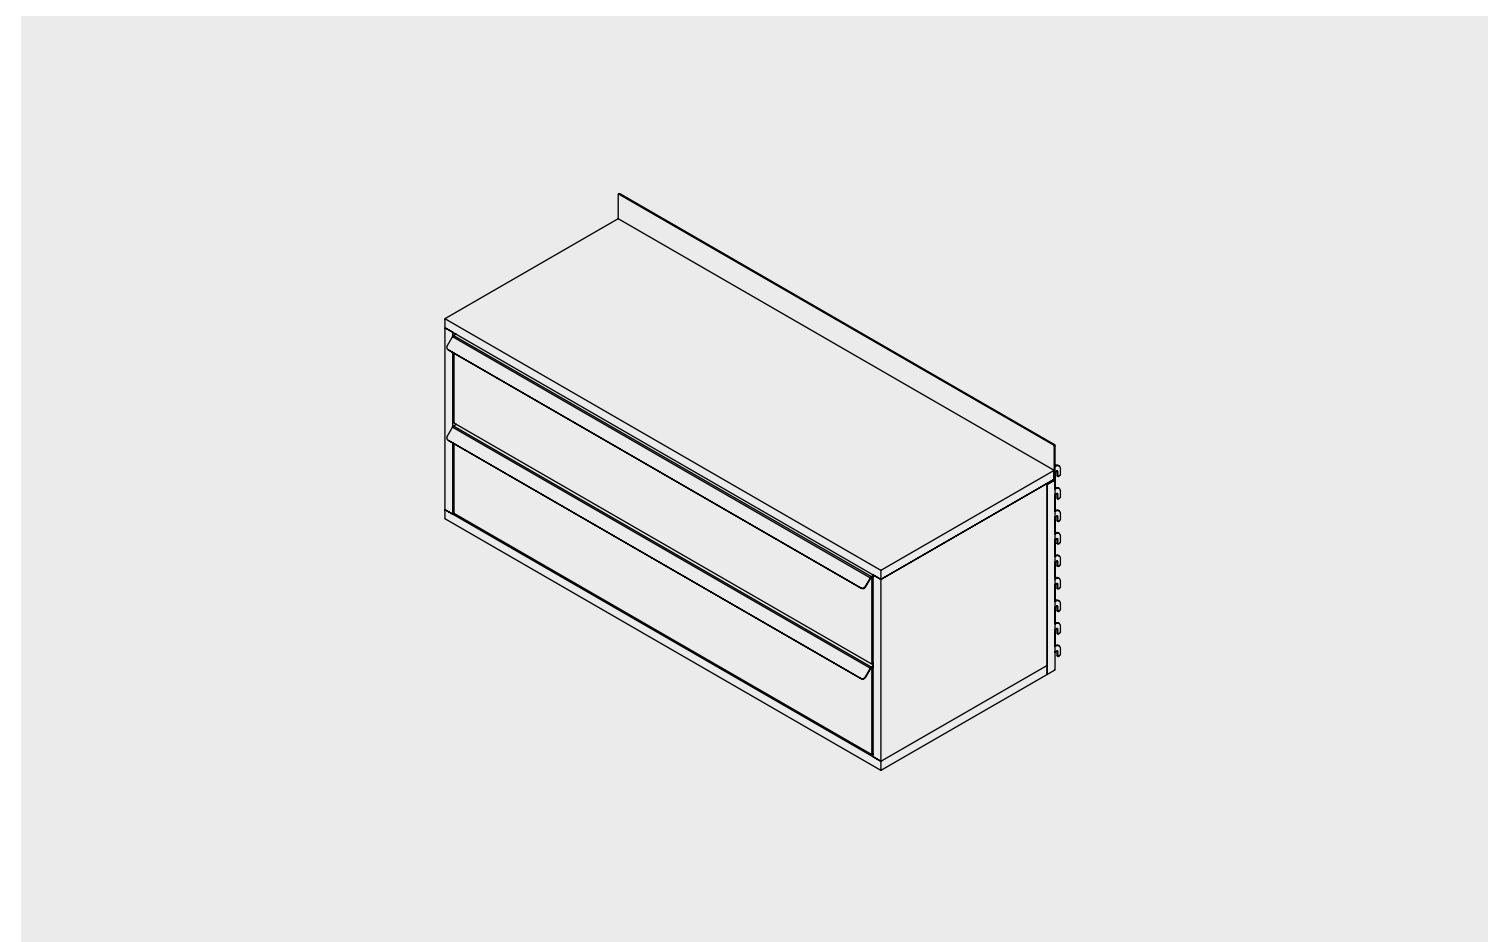

# Shelves and cabinets

**Open shelf cabinet**

Available colors

| Dimensions | [mm] | [inch] |
|------------|------|--------|
| Width      | 1007 | 39.65  |
| Depth      | 402  | 15.83  |
| Height     | 450  | 17.72  |
| Weight     | [kg] | [lbs]  |
| Weight     | 23.5 | 51.79  |
| Max. load  | 20   | 44.08  |