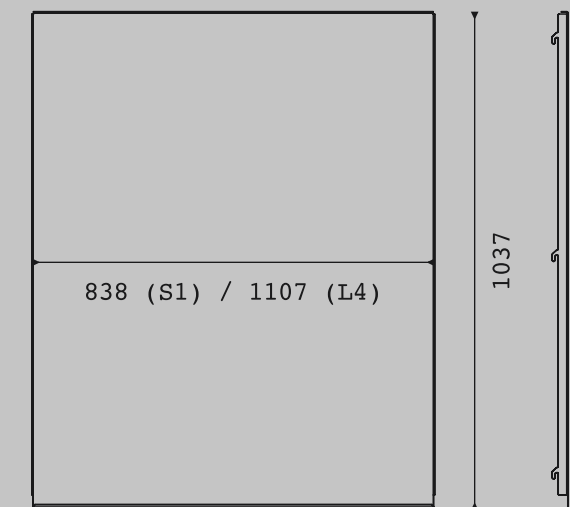

1× Whiteboard