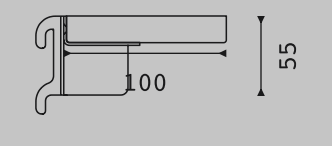

Shelves, display rail and wall hook can be placed on every wall, at any height, for unprecedented accessibility & simplicity of reconfiguration.

Jetson S1

Jetson L4

Ready to adjust Library set

2× Magnet

1× Display rail

1× Wall hook

1× Shallow shelf

1× Deep shelf

2× Bookend

1× Stand

Can be placed on every wall,
at any height (4,5 cm intervals).

Brackets match the pod's color.

Ready to adjust Note set

Can be placed on every wall,
at any height (4,5 cm intervals).

3× Magnet

1× Hook

1× Whiteboard

1× Eraser and marker

Designed for disassembly

Our engineers implemented DfD tactics to ensure the next practical use of each Jetson's part.