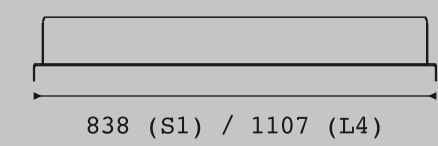

1× Wall hook

1× Shallow shelf

1× Deep shelf

2× Bookend

1× Stand

Can be placed on every wall,
at any height (4,5 cm intervals).

Brackets match the pod's color.

Ready to adjust Note set