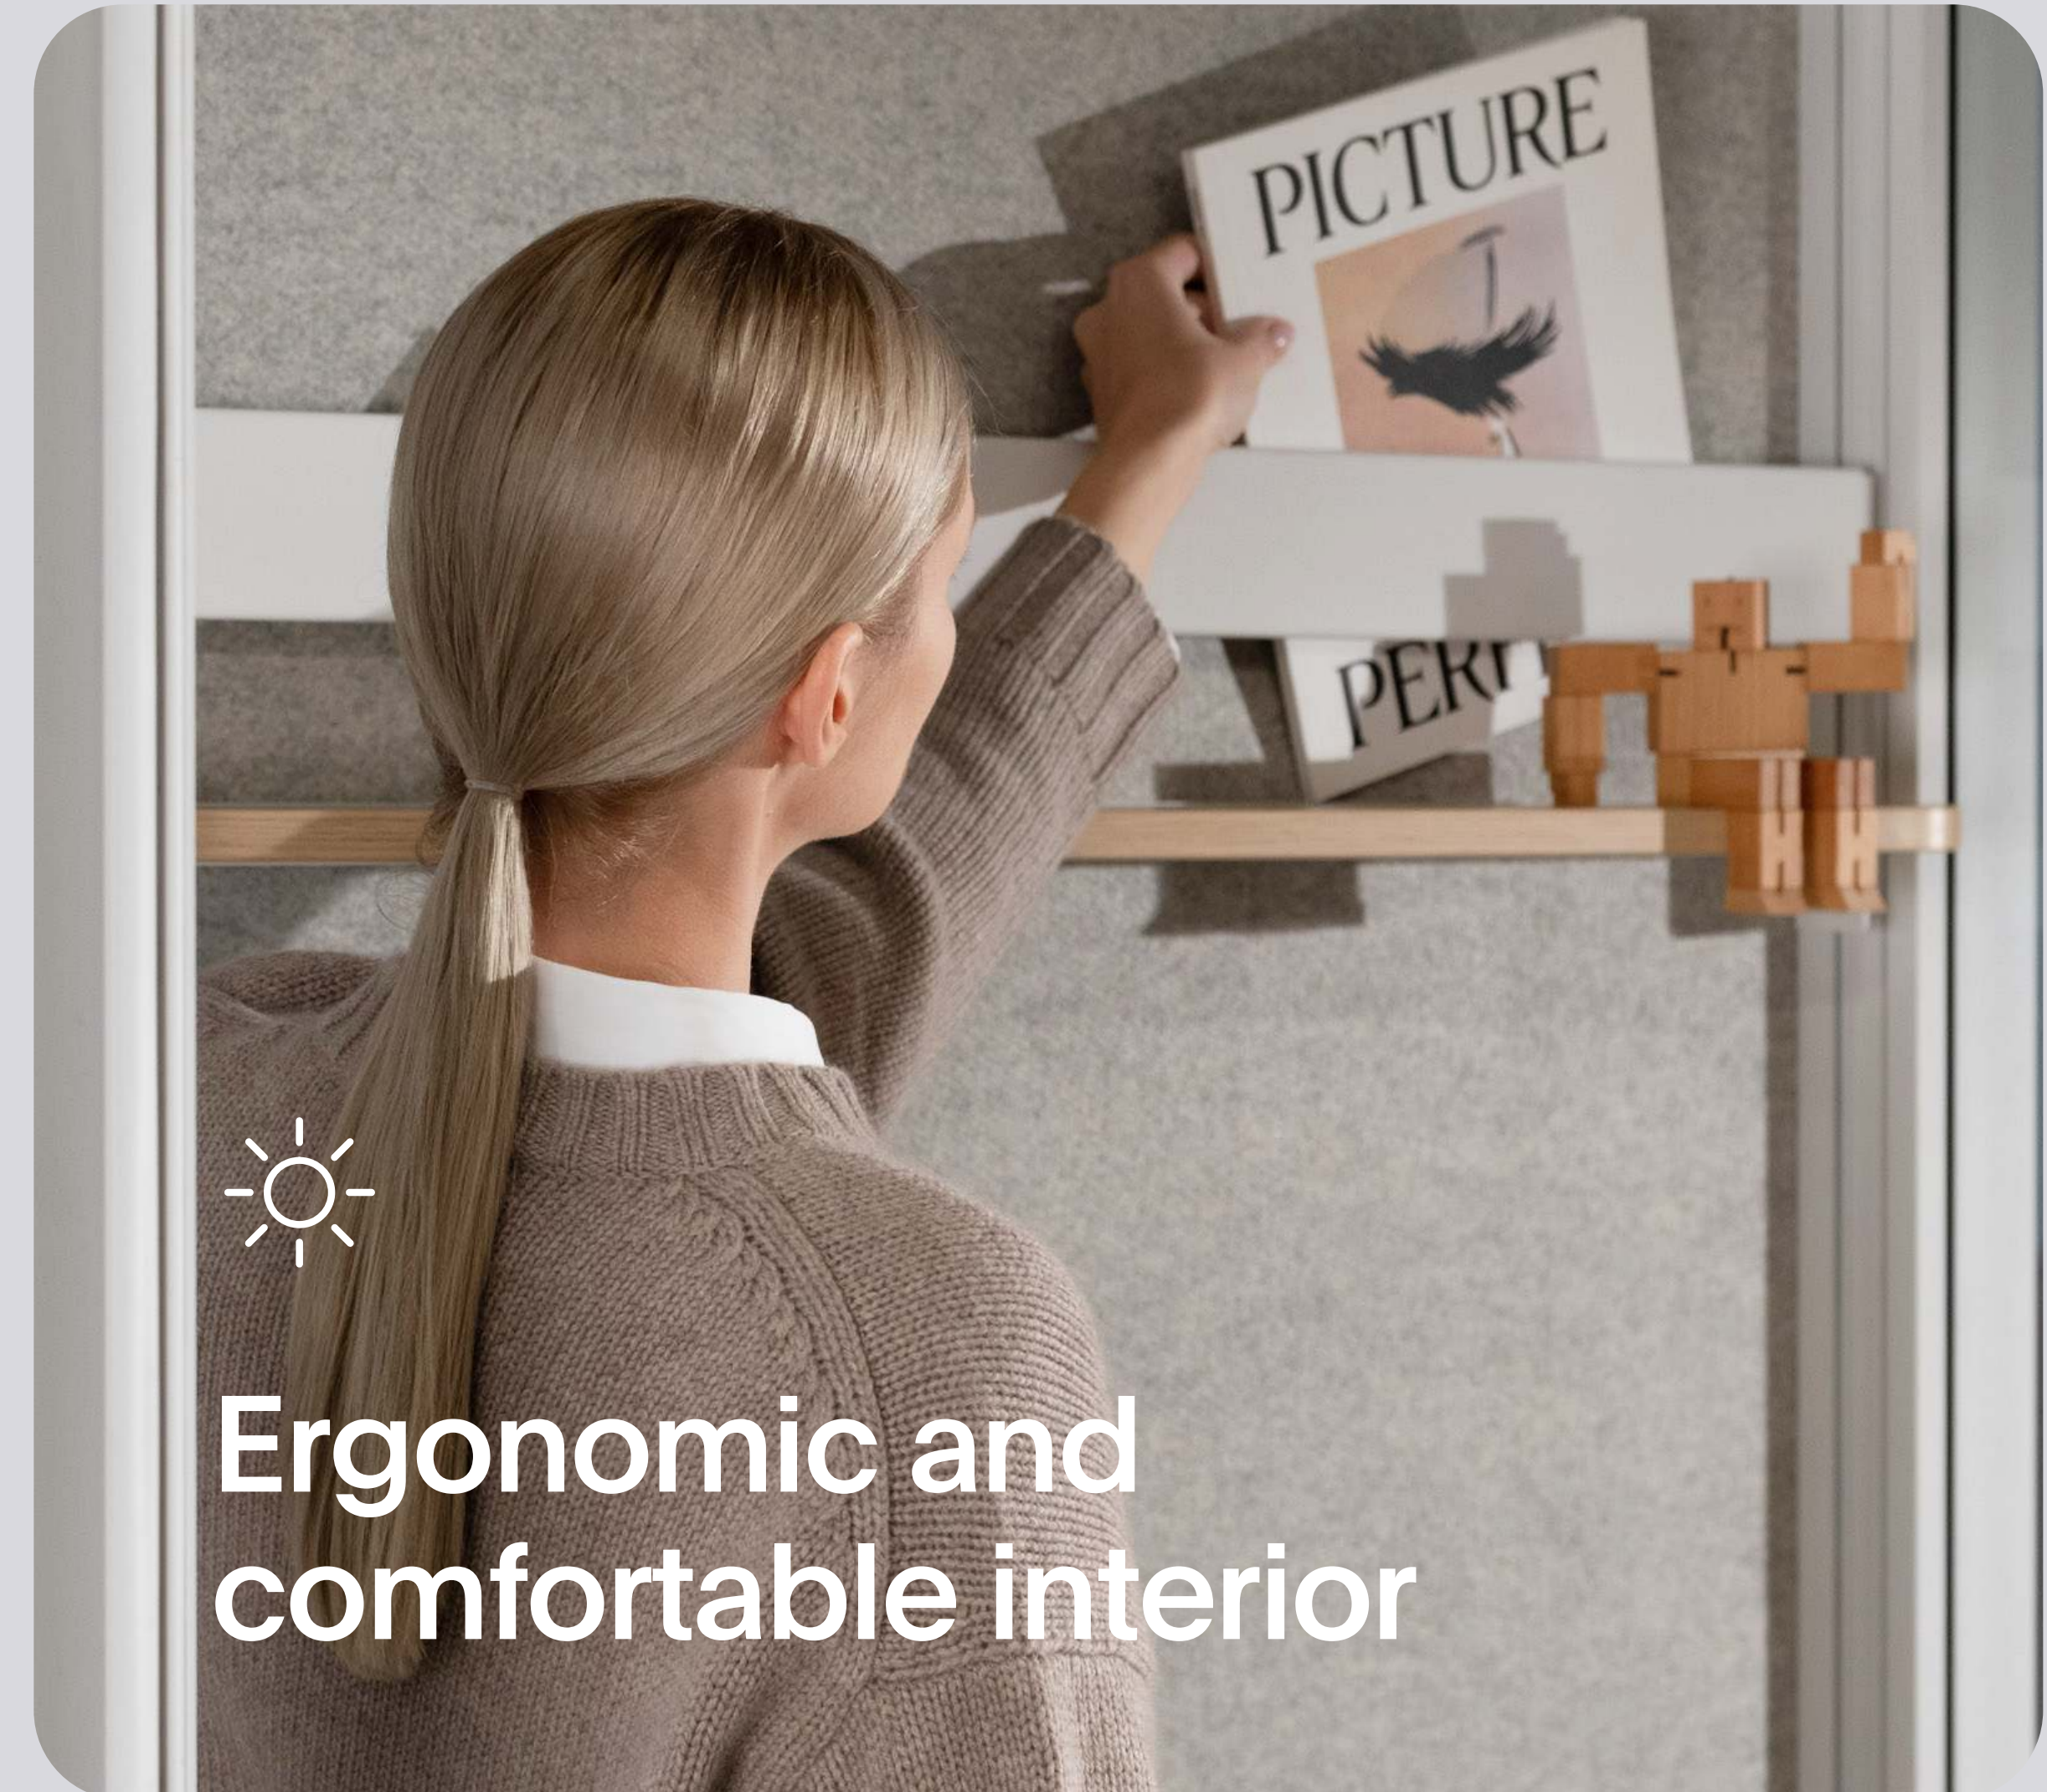

1× USB-C port

1× USB-A port

2× Power outlet

People-focused

**Fast to deliver
and assemble**

**Utilitarian design
and modern form**

**Ergonomic and
comfortable interior**

Assured equipment

Shelves, display rail and wall hook can be placed on every wall, at any height, for unprecedented accessibility & simplicity of reconfiguration.

Jetson S1

Jetson L4

Ready to adjust Library set

2× Magnet

1× Display rail