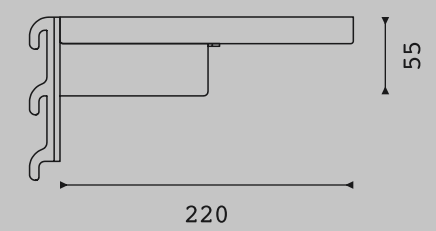

Shelves, display rail and wall hook can be placed on every wall, at any height, for unprecedented accessibility & simplicity of reconfiguration.

Jetson S1

Jetson L4

Ready to adjust Library set

2× Magnet

1× Display rail

1× Wall hook

1× Shallow shelf

1× Deep shelf

2× Bookend

1× Stand

Can be placed on every wall,
at any height (4,5 cm intervals).

Brackets match the pod's color.

Ready to adjust Note set

Can be placed on every wall,
at any height (4,5 cm intervals).

3× Magnet

1× Hook

1× Whiteboard

1× Eraser and marker

Designed for disassembly

Our engineers implemented DfD tactics to ensure the next practical use of each Jetson's part.