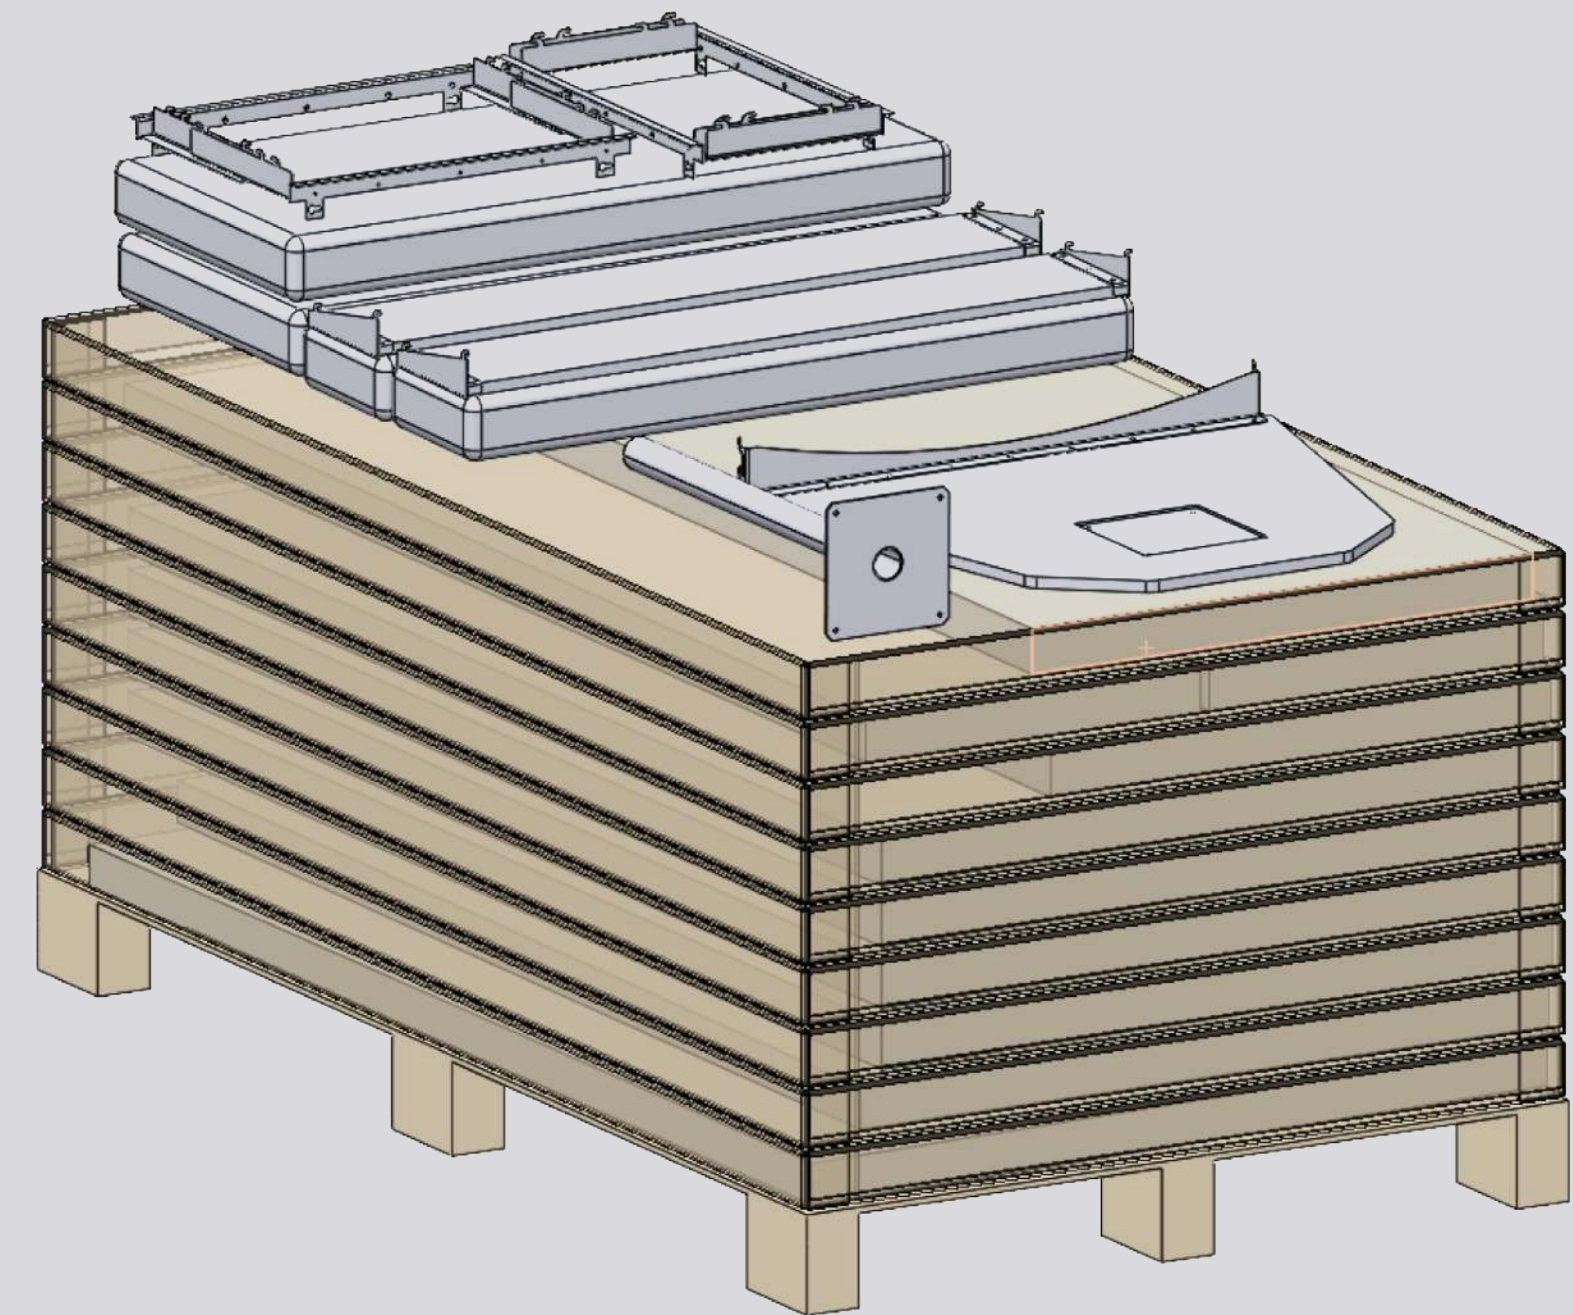

L4 10 pieces

Package dimensions:
2250 × 1270 × 1290 mm
Weight: 515 kg