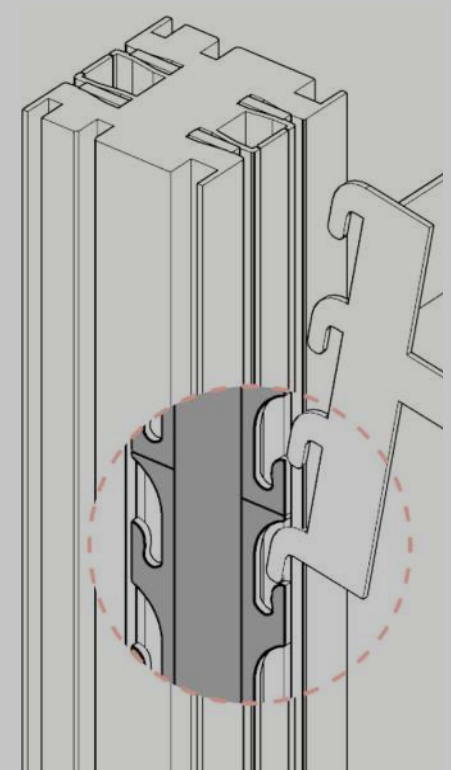

Shelves, display rail and wall hook can be placed on every wall, at any height, for unprecedented accessibility & simplicity of reconfiguration.

Jetson S1

Jetson L4

Ready to adjust Library set

2× Magnet

1× Display rail

1× Wall hook

1× Shallow shelf

1× Deep shelf

2× Bookend

1× Stand

Can be placed on every wall,
at any height (4,5 cm intervals).

Brackets match the pod's color.

Ready to adjust Note set

Can be placed on every wall,
at any height (4,5 cm intervals).

3× Magnet

1× Hook

1× Whiteboard

1× Eraser and marker

Designed for disassembly

Our engineers implemented DfD tactics to ensure the next practical use of each Jetson's part.