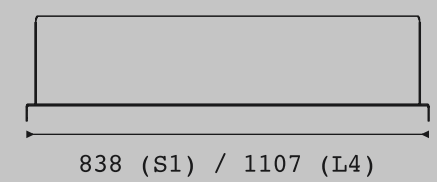

1× Wall hook

1× Shallow shelf

1× Deep shelf

2× Bookend

1× Stand

Can be placed on every wall,
at any height (4,5 cm intervals).

Brackets match the pod's color.

Ready to adjust Note set