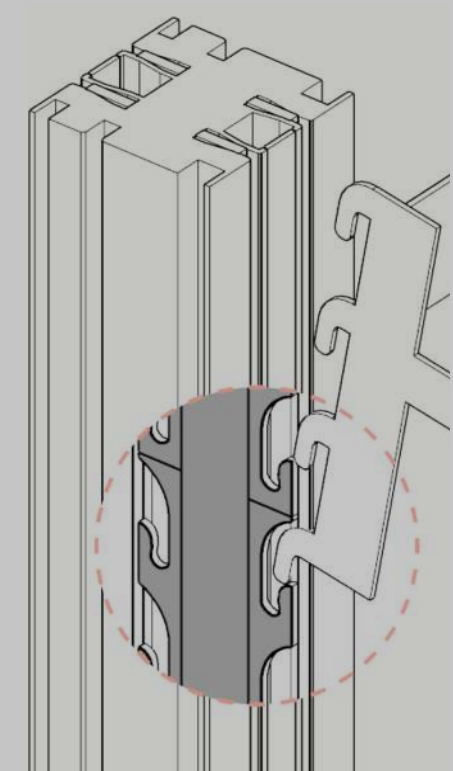

Shelves, display rail and wall hook can be placed on every wall, at any height, for unprecedented accessibility & simplicity of reconfiguration.

Jetson S1

Jetson L4

Ready to adjust Library set

2× Magnet

1× Display rail

1× Wall hook

1× Shallow shelf

1× Deep shelf

2× Bookend

1× Stand

Can be placed on every wall,
at any height (4,5 cm intervals).

Brackets match the pod's color.

Ready to adjust Note set

Can be placed on every wall,
at any height (4,5 cm intervals).

3× Magnet

1× Hook

1× Whiteboard

1× Eraser and marker

Designed for disassembly

Our engineers implemented DfD tactics to ensure the next practical use of each Jetson's part.