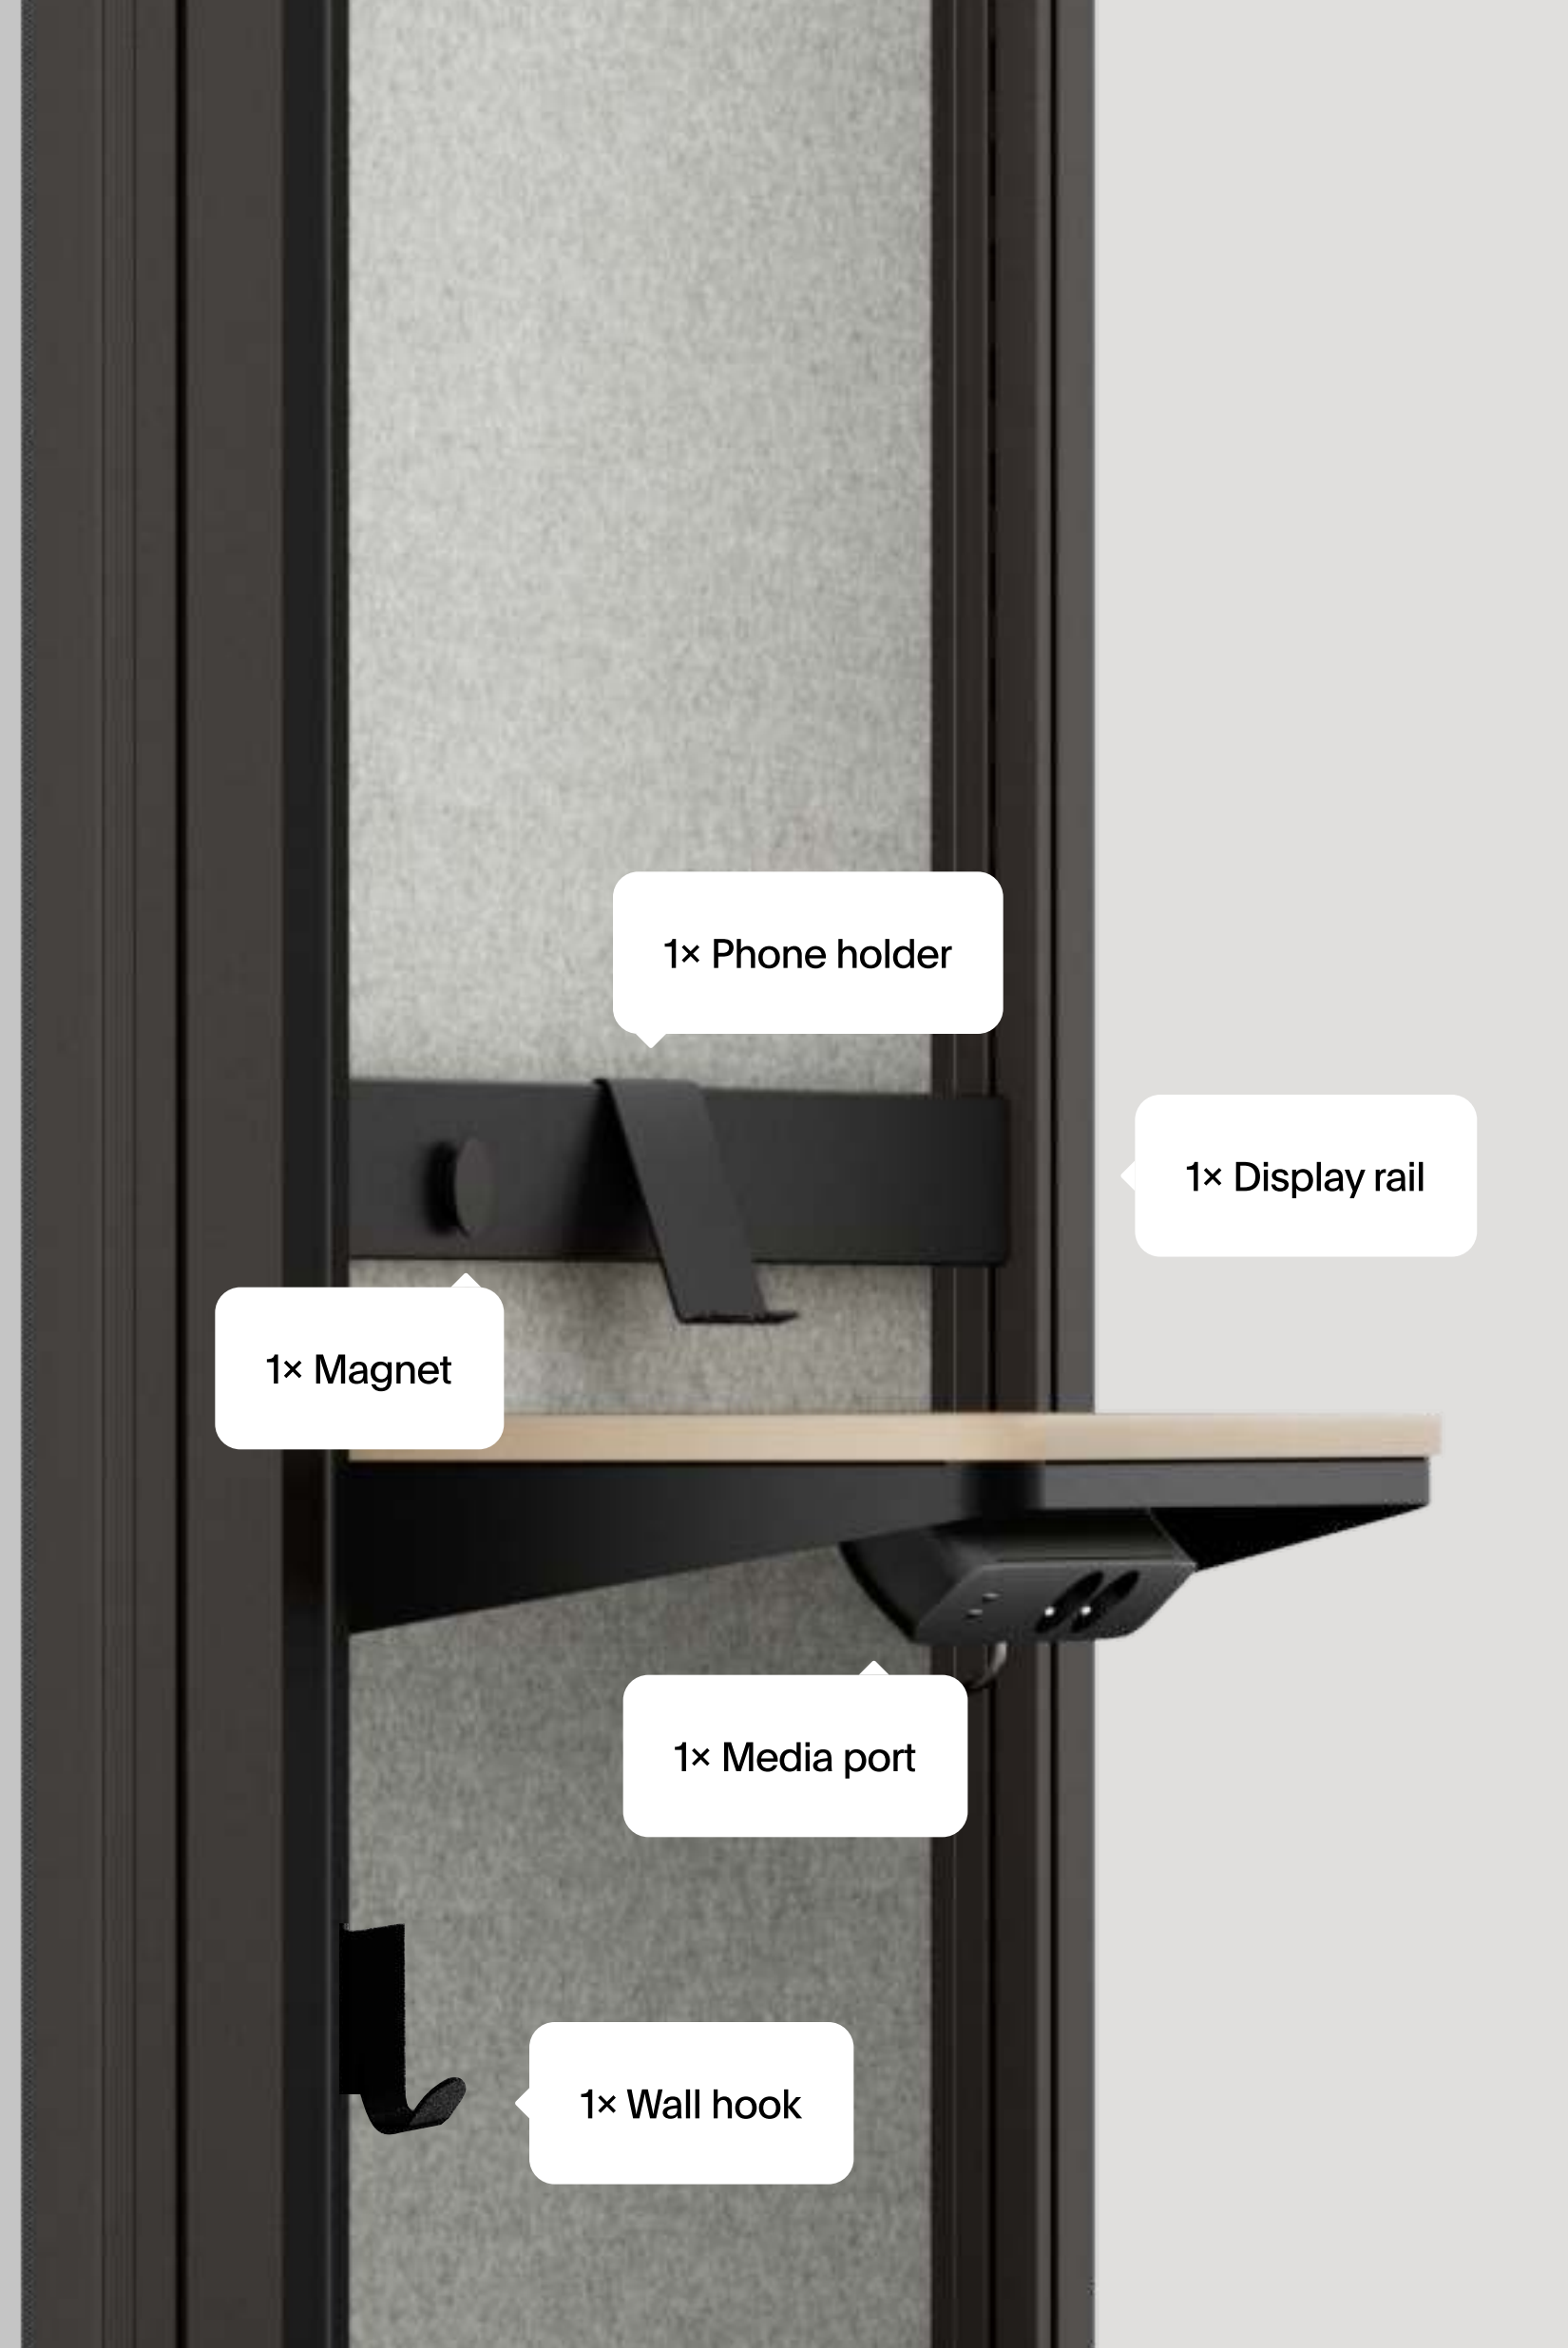

1× USB-C port

1× USB-A port

2× Power outlet

People-focused

**Fast to deliver
and assemble**

**Utilitarian design
and modern form**

**Ergonomic and
comfortable interior**

Assured equipment

Shelves, display rail and wall hook can be placed on every wall, at any height, for unprecedented accessibility & simplicity of reconfiguration.

Jetson S1

Jetson L4

Ready to adjust Library set

2× Magnet

1× Display rail

1× Wall hook

1× Shallow shelf

1× Deep shelf

2× Bookend

1× Stand

Can be placed on every wall,
at any height (4,5 cm intervals).

Brackets match the pod's color.

Ready to adjust Note set

Can be placed on every wall,
at any height (4,5 cm intervals).

3× Magnet

1× Hook

1× Whiteboard

1× Eraser and marker

Designed for disassembly

Our engineers implemented DfD tactics to ensure the next practical use of each Jetson's part.