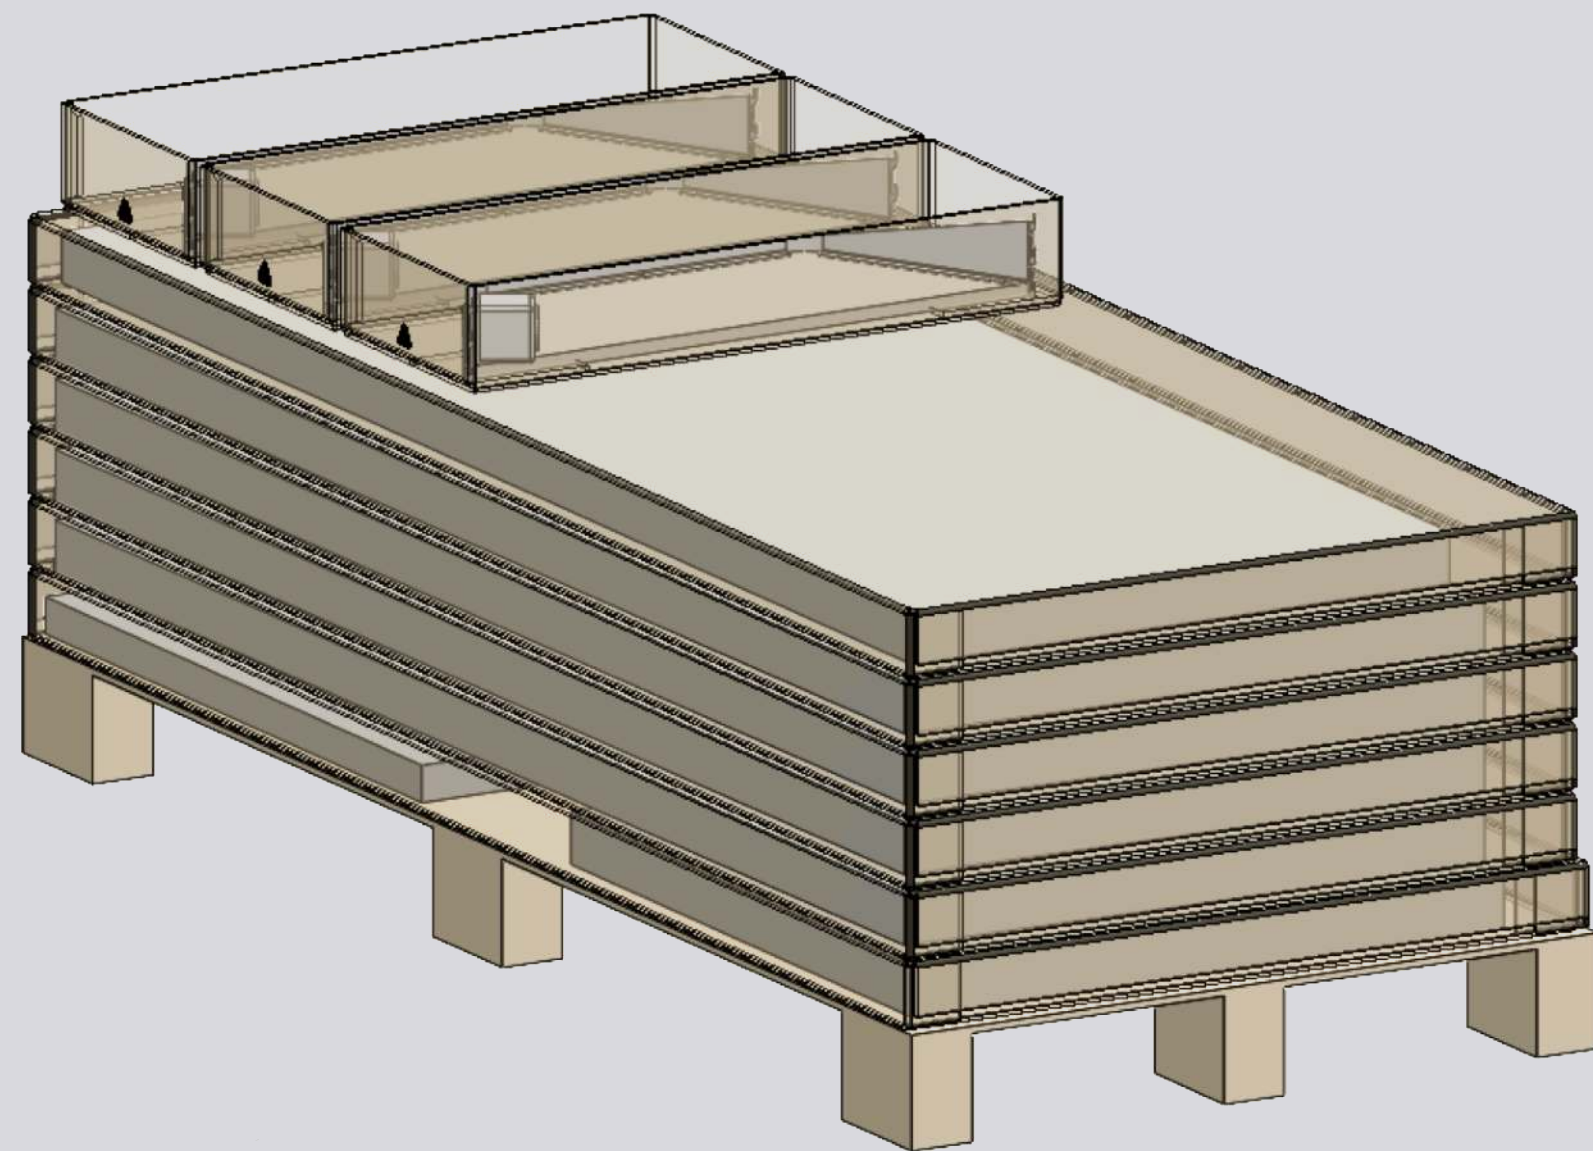

Light grey felt

Tabletop & shelves

Oak wood melamine

Seating upholstery

Gabriel Chili 60115

Flat-packed

S1 6 pieces

Package dimensions:
2250 × 1270 × 915 mm
Weight: 250 kg