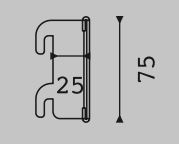

Shelves, display rail and wall hook can be placed on every wall, at any height, for unprecedented accessibility & simplicity of reconfiguration.

Jetson S1

Jetson L4

Ready to adjust Library set

2× Magnet

1× Display rail

1× Wall hook

1× Shallow shelf

1× Deep shelf

2× Bookend

1× Stand

Can be placed on every wall,
at any height (4,5 cm intervals).

Brackets match the pod's color.

Ready to adjust Note set

Can be placed on every wall,
at any height (4,5 cm intervals).

3× Magnet

1× Hook

1× Whiteboard

1× Eraser and marker

Designed for disassembly

Our engineers implemented DfD tactics to ensure the next practical use of each Jetson's part.