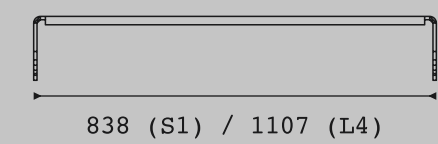

Shelves, display rail and wall hook can be placed on every wall, at any height, for unprecedented accessibility & simplicity of reconfiguration.

Jetson S1

Jetson L4

Ready to adjust Library set

2× Magnet

1× Display rail

1× Wall hook

1× Shallow shelf

1× Deep shelf

2× Bookend

1× Stand

Can be placed on every wall,
at any height (4,5 cm intervals).

Brackets match the pod's color.

Ready to adjust Note set

Can be placed on every wall,
at any height (4,5 cm intervals).

3× Magnet

1× Hook

1× Whiteboard

1× Eraser and marker

Designed for disassembly

Our engineers implemented DfD tactics to ensure the next practical use of each Jetson's part.