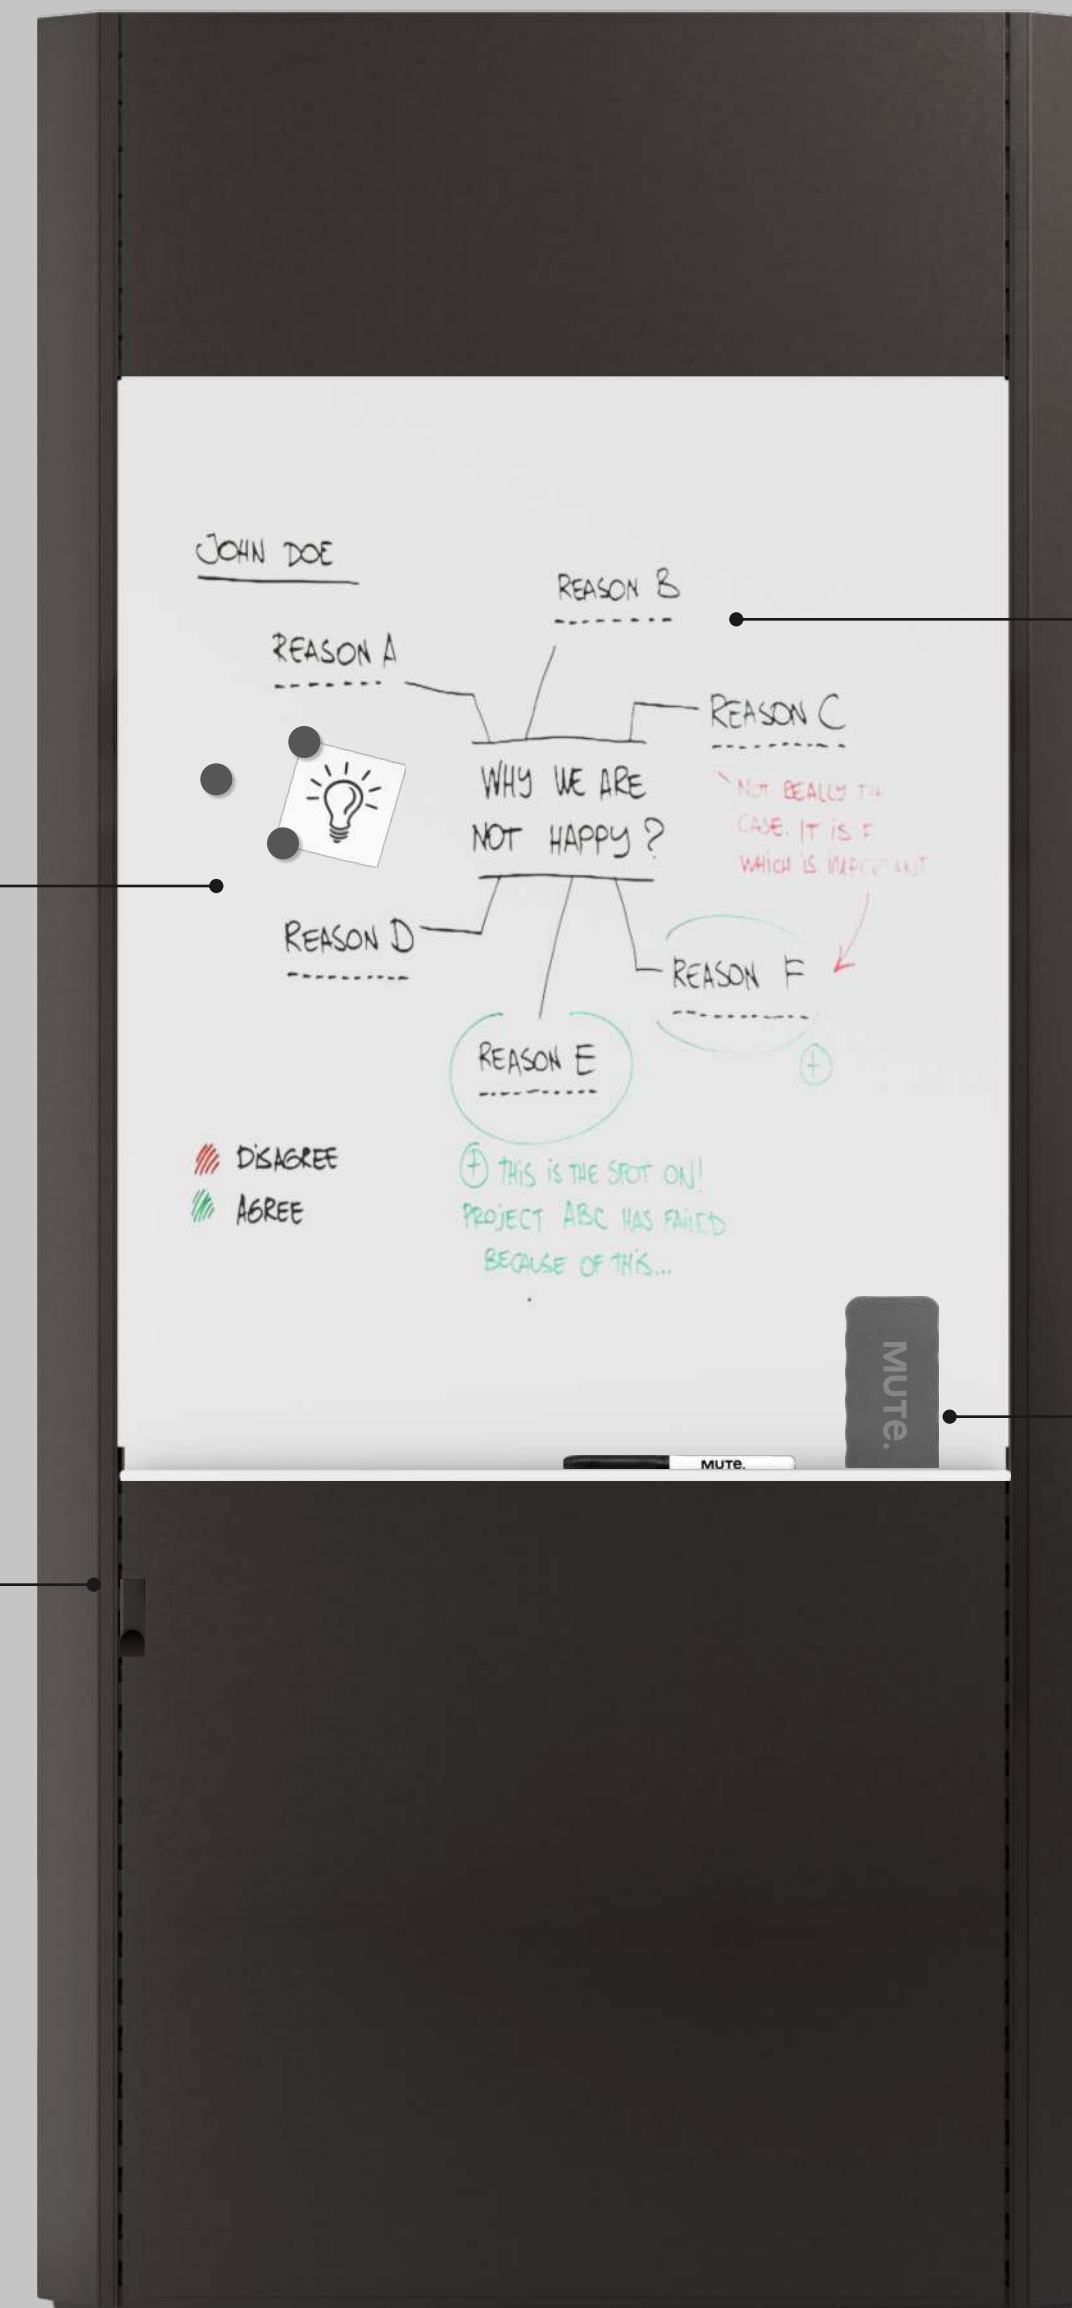

1× USB-C port

1× USB-A port

2× Power outlet

People-focused

**Fast to deliver
and assemble**

**Utilitarian design
and modern form**

**Ergonomic and
comfortable interior**

Assured equipment

Shelves, display rail and wall hook can be placed on every wall, at any height, for unprecedented accessibility & simplicity of reconfiguration.

Jetson S1

Jetson L4

Ready to adjust Library set

2× Magnet

1× Display rail

1× Wall hook

1× Shallow shelf

1× Deep shelf

2× Bookend

1× Stand

Can be placed on every wall,
at any height (4,5 cm intervals).

Brackets match the pod's color.

Ready to adjust Note set

Can be placed on every wall,
at any height (4,5 cm intervals).

3× Magnet

1× Hook

1× Whiteboard

1× Eraser and marker

Designed for disassembly

Our engineers implemented DfD tactics to ensure the next practical use of each Jetson's part.