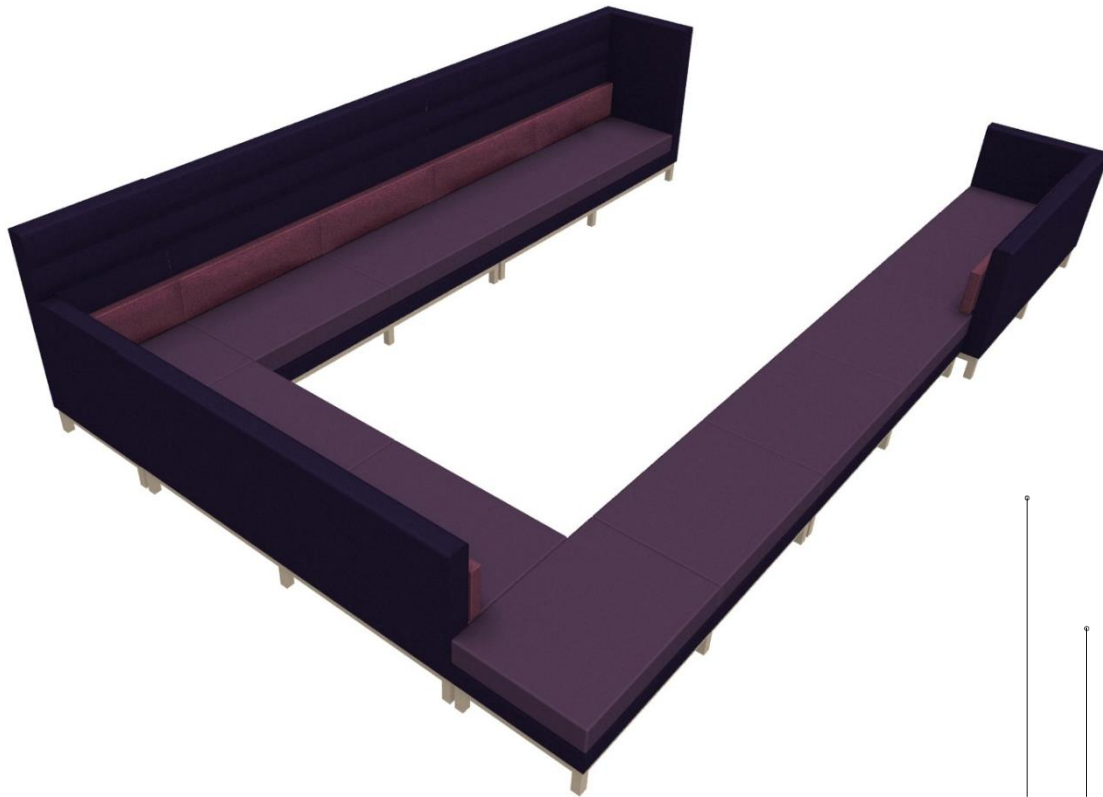

Composition 3 - Arthur Cityscape Module List

ARC/6/RH | LB Plain Large Sofa Single Arm RH Sitting | x 1

ARC/6/LH | LB Plain Large Sofa Single Arm LH Sitting | x 1

ARC/32 | Large Bench | x 1

Composition 4 - Arthur Cityscape Module List

ARC/25 | HB Bumped Large Sofa Armless | x 4

ARC/27 | HB Bumped Corner | x 2

ARC/26/LH | HB Bumped Large Sofa Single Arm LH Sitting | x 2

Composition 5 - Arthur Cityscape Module List

- ARC/28/LH | Dual-Height Bumped Corner LH Sitting | x 1
- ARC/6/LH | LB Plain Large Sofa Single Arm LH Sitting | x 1
- ARC/26/RH | HB Bumped Large Sofa Single Arm RH Sitting | x 1

Composition 6 - Arthur Cityscape Module List

ARC/26/RH | HB Bumped Large Sofa Single Arm RH Sitting | x 1

ARC/25 | HB Bumped | Large Sofa Armless | x 1

ARC/26/LH | HB Bumped Large Sofa Single Arm LH Sitting | x 1

Composition 7 - Arthur Cityscape Module List

- ARC/28/RH | Dual-Height Bumped Corner RH Sitting | x 1
- ARC/25 | HB Bumped Large Sofa Armless | x 1
- ARC/26/LH | HB Bumped Large Sofa Single Arm LH Sitting | x 1
- ARC/5 | LB Plain Large Sofa Armless | x 1
- ARC/4/RH | LB Plain | Compact Sofa Single Arm RH Sitting | x 1
- ARC/31 | Compact Bench | x 1