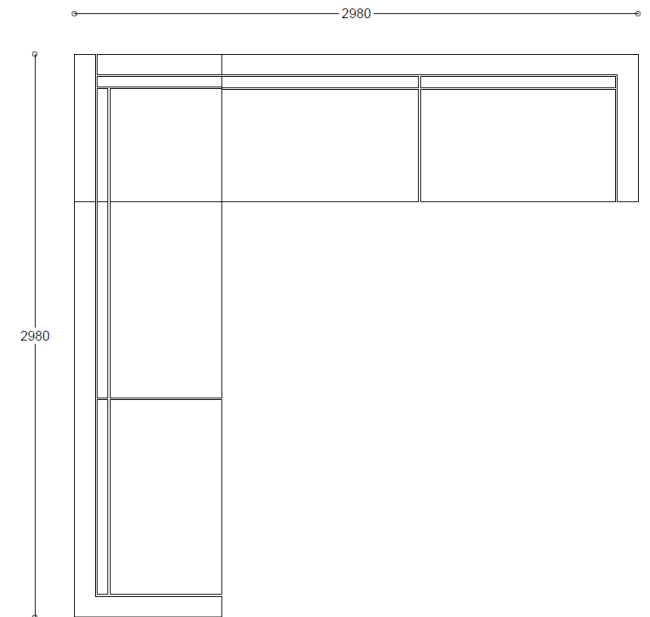

ARC/25 | HB Bumped Large Sofa Armless | x 4

ARC/27 | HB Bumped Corner | x 2

ARC/26/LH | HB Bumped Large Sofa Single Arm LH Sitting | x 2

Composition 5 - Arthur Cityscape Module List

- ARC/28/LH | Dual-Height Bumped Corner LH Sitting | x 1
- ARC/6/LH | LB Plain Large Sofa Single Arm LH Sitting | x 1
- ARC/26/RH | HB Bumped Large Sofa Single Arm RH Sitting | x 1