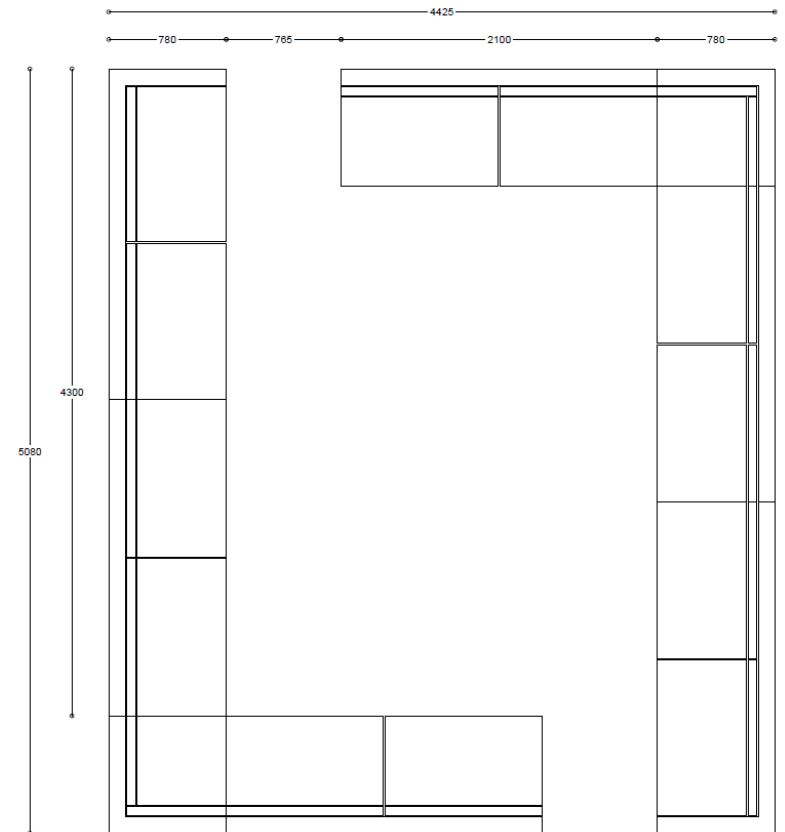

Composition 2 - Arthur Cityscape Module List

- ARC/6/RH | LB Plain Large Sofa Single Arm RH Sitting | x 1
- ARC/7 | LB Plain Corner | x 2
- ARC/5 | LB Plain Large Sofa Armless | x 1
- ARC/6/LH | LB Plain Large Sofa Single Arm LH Sitting | x 1

Composition 3 - Arthur Cityscape Module List

ARC/6/RH | LB Plain Large Sofa Single Arm RH Sitting | x 1

ARC/6/LH | LB Plain Large Sofa Single Arm LH Sitting | x 1

ARC/32 | Large Bench | x 1

Composition 4 - Arthur Cityscape Module List

ARC/25 | HB Bumped Large Sofa Armless | x 4

ARC/27 | HB Bumped Corner | x 2

ARC/26/LH | HB Bumped Large Sofa Single Arm LH Sitting | x 2

Composition 5 - Arthur Cityscape Module List

- ARC/28/LH | Dual-Height Bumped Corner LH Sitting | x 1
- ARC/6/LH | LB Plain Large Sofa Single Arm LH Sitting | x 1
- ARC/26/RH | HB Bumped Large Sofa Single Arm RH Sitting | x 1