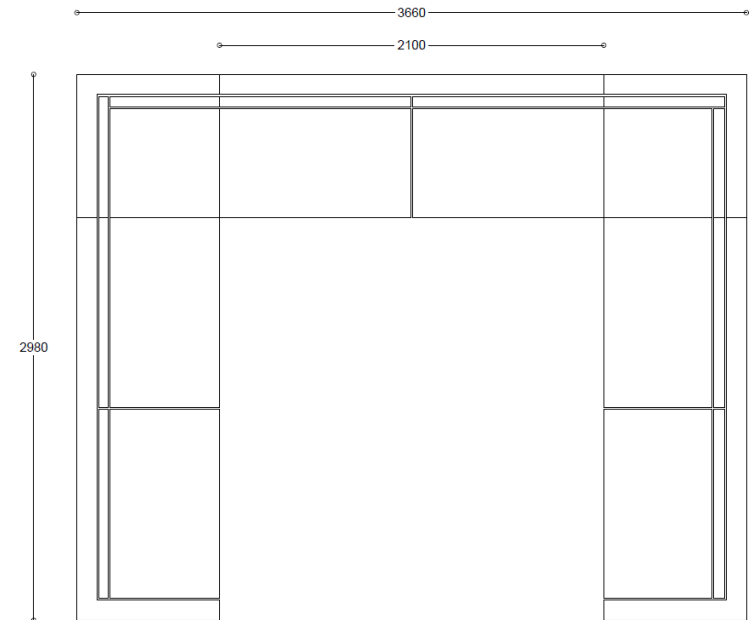

Product: Arthur Cityscape
Design: Boss Design

Product: Arthur Cityscape
Design: Boss Design

Composition 1 - Arthur Cityscape Module List

- ARC/26/RH | HB Bumped Large Sofa Single Arm RH Sitting | x 1
- ARC/27 | HB Bumped Corner
- ARC/25 | HB Bumped Large Sofa Armless | x 1
- ARC/28/LH | Dual-Height Bumped Corner LH Sitting | x 1
- ARC/6/LH | LB Plain Large Sofa Single Arm LH Sitting | x 1

Composition 2 - Arthur Cityscape Module List

- ARC/6/RH | LB Plain Large Sofa Single Arm RH Sitting | x 1
- ARC/7 | LB Plain Corner | x 2
- ARC/5 | LB Plain Large Sofa Armless | x 1
- ARC/6/LH | LB Plain Large Sofa Single Arm LH Sitting | x 1