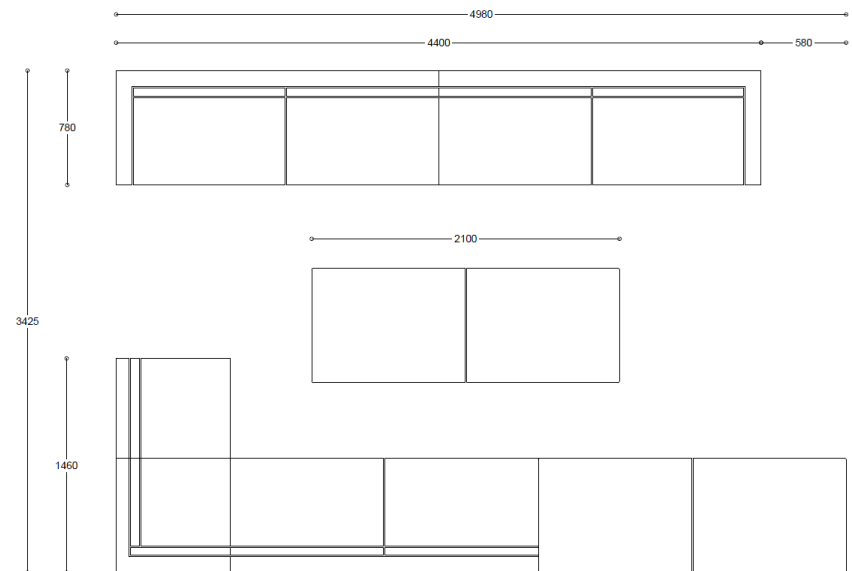

Composition 8 - Arthur Cityscape Module List

ARC/24/RH | HB Bumped Compact Sofa Single Arm RH Sitting | x 1

ARC/23 | HB Bumped Compact Sofa Armless | x 1

ARC/22/LH | HB Bumped One Seat Single Arm LH Sitting | x 1

ARC/32 | Large Bench | x 2

Composition 9 - Arthur Cityscape Module List

- ARC/27 | HB Bumped Corner | x 2
- ARC/23 | HB Bumped Compact Sofa Armless | x 1
- ARC/32 | Large Bench | x 1
- ARC/22/RH | HB Bumped One Seat Single Arm RH Sitting | x 1
- ARC/25 | HB Bumped Large Sofa Armless | x 1

Composition 10 - Arthur Cityscape Module List

- ARC/6/RH | LB Plain | Large Sofa Single Arm | RH Sitting | x 1
- ARC/6/LH | LB Plain | Large Sofa Single Arm | LH Sitting | x 1
- ARC/32 | Large Bench | x 2
- ARC/5 | LB Plain | Large Sofa Armless | x 1
- ARC/7 | LB Plain Corner | x 1
- ARC/1 | LB Plain | One Seat Armless | x 1