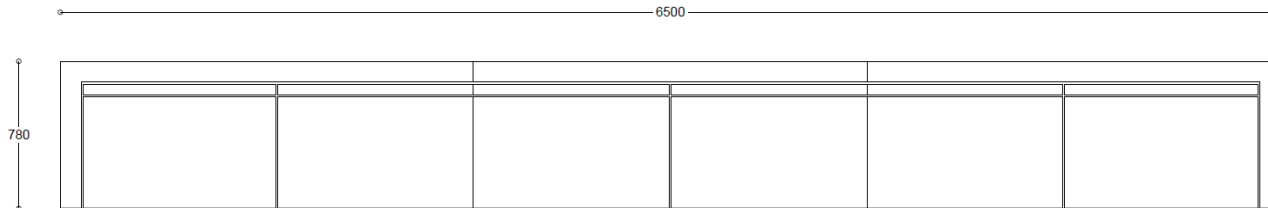

Composition 6 - Arthur Cityscape Module List

ARC/26/RH | HB Bumped Large Sofa Single Arm RH Sitting | x 1

ARC/25 | HB Bumped | Large Sofa Armless | x 1

ARC/26/LH | HB Bumped Large Sofa Single Arm LH Sitting | x 1