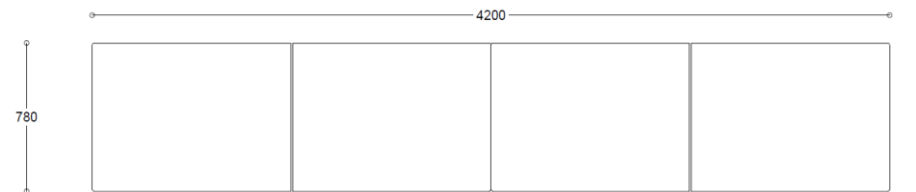

Composition 3 - Arthur Cityscape Module List

ARC/6/RH | LB Plain Large Sofa Single Arm RH Sitting | x 1

ARC/6/LH | LB Plain Large Sofa Single Arm LH Sitting | x 1

ARC/32 | Large Bench | x 1