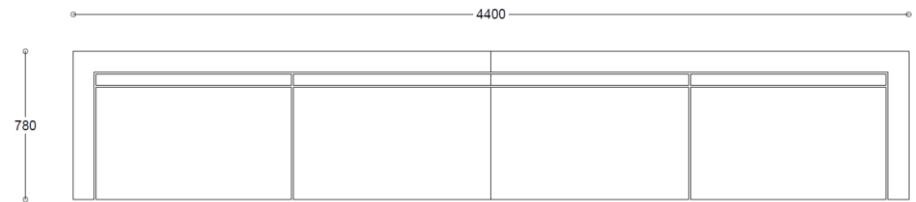

Composition 3 - Arthur Cityscape Module List

ARC/6/RH | LB Plain Large Sofa Single Arm RH Sitting | x 1

ARC/6/LH | LB Plain Large Sofa Single Arm LH Sitting | x 1

ARC/32 | Large Bench | x 1