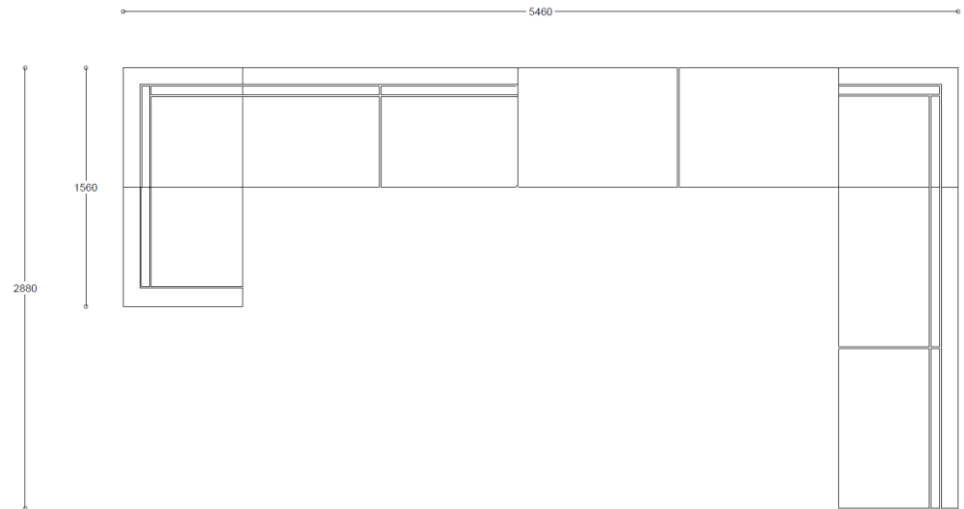

ARC/32 | Large Bench | x 2

Composition 9 - Arthur Cityscape Module List

- ARC/27 | HB Bumped Corner | x 2
- ARC/23 | HB Bumped Compact Sofa Armless | x 1
- ARC/32 | Large Bench | x 1
- ARC/22/RH | HB Bumped One Seat Single Arm RH Sitting | x 1
- ARC/25 | HB Bumped Large Sofa Armless | x 1

Composition 10 - Arthur Cityscape Module List

- ARC/6/RH | LB Plain | Large Sofa Single Arm | RH Sitting | x 1
- ARC/6/LH | LB Plain | Large Sofa Single Arm | LH Sitting | x 1
- ARC/32 | Large Bench | x 2
- ARC/5 | LB Plain | Large Sofa Armless | x 1
- ARC/7 | LB Plain Corner | x 1
- ARC/1 | LB Plain | One Seat Armless | x 1