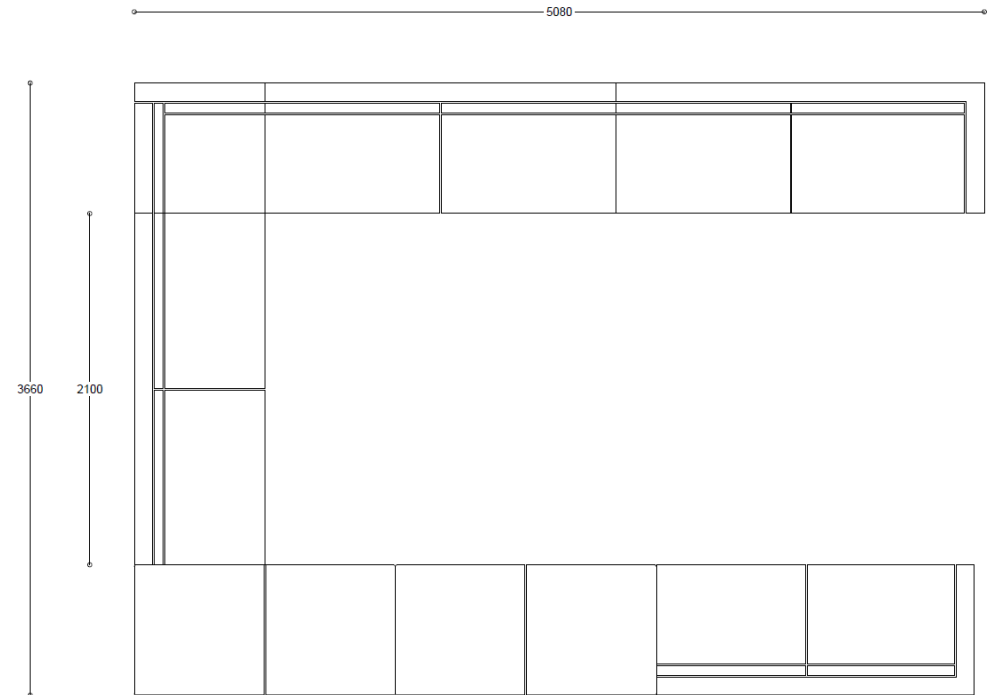

ARC/25 | HB Bumped Large Sofa Armless | x 4

ARC/27 | HB Bumped Corner | x 2

ARC/26/LH | HB Bumped Large Sofa Single Arm LH Sitting | x 2

Composition 5 - Arthur Cityscape Module List

- ARC/28/LH | Dual-Height Bumped Corner LH Sitting | x 1
- ARC/6/LH | LB Plain Large Sofa Single Arm LH Sitting | x 1
- ARC/26/RH | HB Bumped Large Sofa Single Arm RH Sitting | x 1

Composition 6 - Arthur Cityscape Module List

ARC/26/RH | HB Bumped Large Sofa Single Arm RH Sitting | x 1

ARC/25 | HB Bumped | Large Sofa Armless | x 1

ARC/26/LH | HB Bumped Large Sofa Single Arm LH Sitting | x 1

Composition 7 - Arthur Cityscape Module List

- ARC/28/RH | Dual-Height Bumped Corner RH Sitting | x 1
- ARC/25 | HB Bumped Large Sofa Armless | x 1
- ARC/26/LH | HB Bumped Large Sofa Single Arm LH Sitting | x 1
- ARC/5 | LB Plain Large Sofa Armless | x 1
- ARC/4/RH | LB Plain | Compact Sofa Single Arm RH Sitting | x 1
- ARC/31 | Compact Bench | x 1