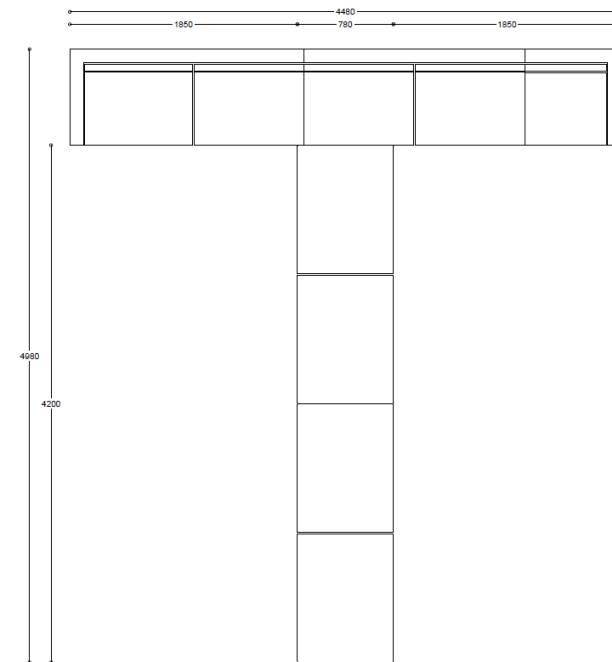

Composition 8 - Arthur Cityscape Module List

ARC/24/RH | HB Bumped Compact Sofa Single Arm RH Sitting | x 1

ARC/23 | HB Bumped Compact Sofa Armless | x 1

ARC/22/LH | HB Bumped One Seat Single Arm LH Sitting | x 1

ARC/32 | Large Bench | x 2