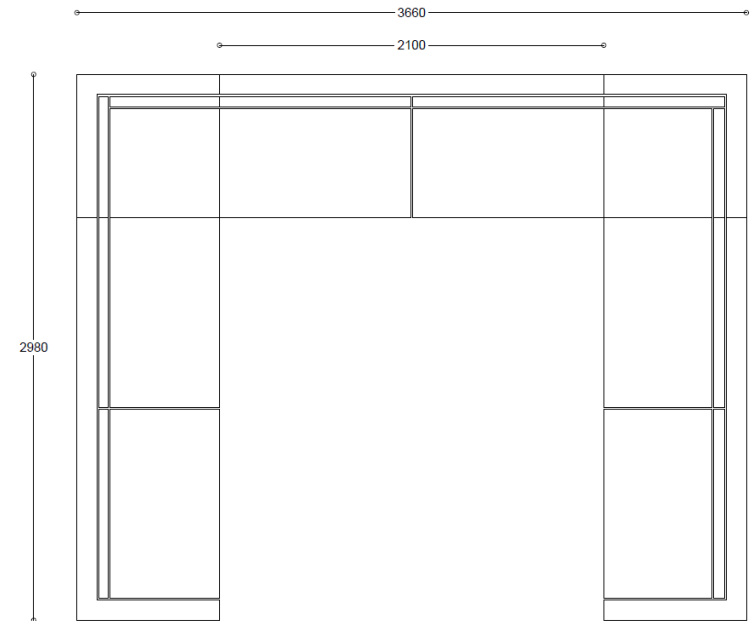

Product: Arthur Cityscape
Design: Boss Design

Product: Arthur Cityscape
Design: Boss Design

Composition 1 - Arthur Cityscape Module List

- ARC/26/RH | HB Bumped Large Sofa Single Arm RH Sitting | x 1
- ARC/27 | HB Bumped Corner
- ARC/25 | HB Bumped Large Sofa Armless | x 1
- ARC/28/LH | Dual-Height Bumped Corner LH Sitting | x 1
- ARC/6/LH | LB Plain Large Sofa Single Arm LH Sitting | x 1

Composition 2 - Arthur Cityscape Module List

- ARC/6/RH | LB Plain Large Sofa Single Arm RH Sitting | x 1
- ARC/7 | LB Plain Corner | x 2
- ARC/5 | LB Plain Large Sofa Armless | x 1
- ARC/6/LH | LB Plain Large Sofa Single Arm LH Sitting | x 1