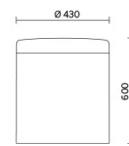

Projects

Sirti S.p.A, Milan, Italy (2022)

Laminazione Sottile Academy, San Marco Evangelista (CE), Italy (2022)

Models

H 400 mm

H 450 mm

H 610 mm

Inspire. Create. Deliver.