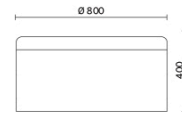

Dodo

Dodo is a pouf with a contemporary style that brings a smart, elegant touch to any setting. Available in three different heights and two diameters, Dodo has a padded seat upholstered with mesh and a body upholstered with fabric; they can be combined in numerous original and bright colour schemes. Fitted with a genuine leather vertical handle, Dodo makes a lively addition to waiting rooms, private offices and public spaces.

Projects

Sirti S.p.A, Milan, Italy (2022)

Laminazione Sottile Academy, San Marco Evangelista (CE), Italy (2022)

Models

H 400 mm

H 450 mm

H 610 mm

Inspire. Create. Deliver.