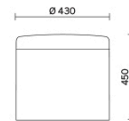

Projects

Sirti S.p.A, Milan, Italy (2022)

Laminazione Sottile Academy, San Marco Evangelista (CE), Italy (2022)

Models

H 400 mm

H 450 mm

H 610 mm

Inspire. Create. Deliver.