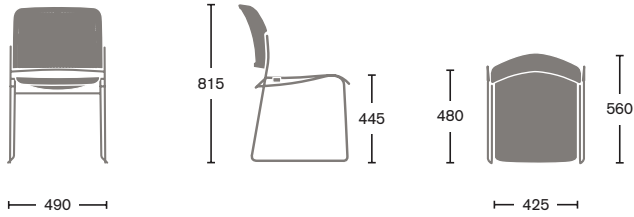

Starr

boss
design

Product features

- Versatile meeting, visitor and conference chair
- Breathable back
- Contoured seat
- 10 vibrant colours
- Linking option

STA1A

STA1

STA1A

Plastic - 40 armchairs on trolley (12 on floor)

Fully uph: 25 armchairs on trolley (8 on floor)

STA1

Plastic - 45 chairs on trolley (16 on floor)

Fully uph: 32 chairs on trolley (10 on floor)

BS EN Certifications:
BS EN 15373: 2007 Level 2
BS EN 16139: 2000 Level 1 & 2