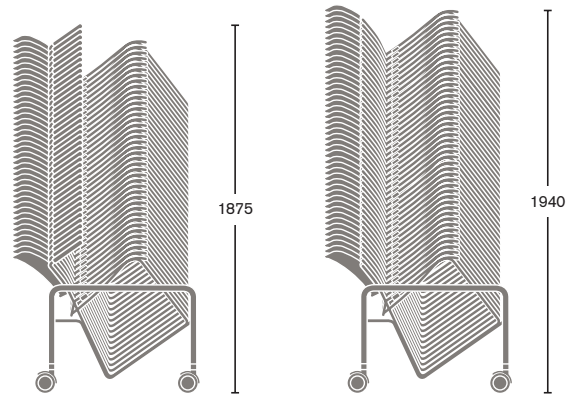

Starr

boss
design

Product features

- Versatile meeting, visitor and conference chair
- Breathable back
- Contoured seat
- 10 vibrant colours
- Linking option

STA1A

STA1

STA1A

Plastic - 40 armchairs on trolley (12 on floor)

Fully uph: 25 armchairs on trolley (8 on floor)

STA1

Plastic - 45 chairs on trolley (16 on floor)

Fully uph: 32 chairs on trolley (10 on floor)

BS EN Certifications:
BS EN 15373: 2007 Level 2
BS EN 16139: 2000 Level 1 & 2