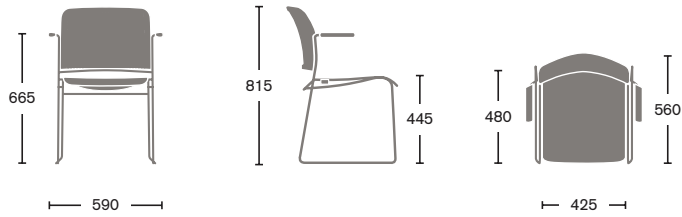

Starr

boss
design

Product features

- Versatile meeting, visitor and conference chair
- Breathable back
- Contoured seat
- 10 vibrant colours
- Linking option

STA1A

STA1

STA1A

Plastic - 40 armchairs on trolley (12 on floor)

Fully uph: 25 armchairs on trolley (8 on floor)

STA1

Plastic - 45 chairs on trolley (16 on floor)

Fully uph: 32 chairs on trolley (10 on floor)

BS EN Certifications:
BS EN 15373: 2007 Level 2
BS EN 16139: 2000 Level 1 & 2