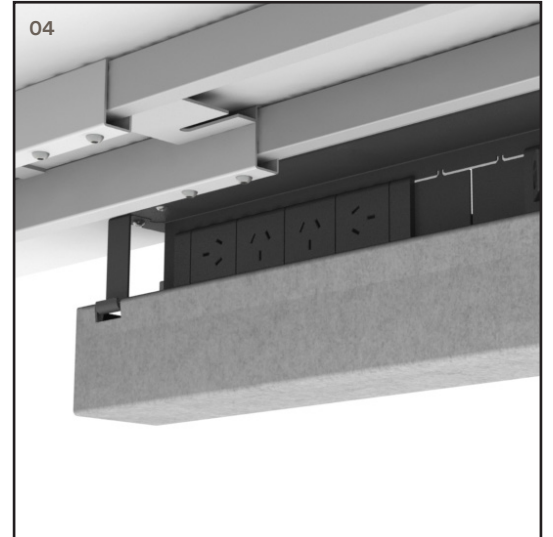

01 Ovation is available as Single Sided, Back to Back, 90° and 120° desking solutions.

02 Like the arteries of a transport system, we have redesigned the way we route soft wiring, concealing it in an enclosed cable pathway with removable segregation and

multiple access points to keep the system running smoothly and efficiently.

03 A unique cable bridge option allows the user to conceal and segregate soft wiring from work point to work point.

04 Ovation's optional Power Pocket Modesty allows for

up to 6xGPO points and provides a clean and easy solution for excess cabling.

05 Acoustic screens are available at two heights with PET and upholstered finish options. Framed and Frameless options are both available.

06 Electric height-adjustable

Ovation frames can be pre-programmed to three different height settings and come with an in-built 'Impact-Stop' response.

07 Electric height-adjustable Ovation desks have the option to integrate smartphone-based controls via our Bluetooth Wellness App.