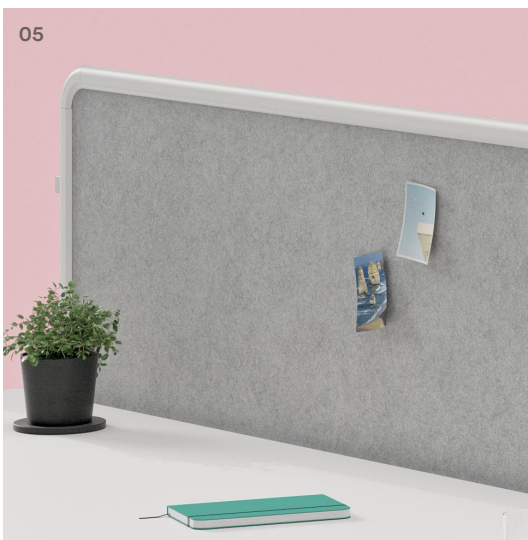

01 Ovation is available as Single Sided, Back to Back, 90° and 120° desking solutions.

02 Like the arteries of a transport system, we have redesigned the way we route soft wiring, concealing it in an enclosed cable pathway with removable segregation and

multiple access points to keep the system running smoothly and efficiently.

03 A unique cable bridge option allows the user to conceal and segregate soft wiring from work point to work point.

04 Ovation's optional Power Pocket Modesty allows for

up to 6xGPO points and provides a clean and easy solution for excess cabling.

05 Acoustic screens are available at two heights with PET and upholstered finish options. Framed and Frameless options are both available.

06 Electric height-adjustable

Ovation frames can be pre-programmed to three different height settings and come with an in-built 'Impact-Stop' response.

07 Electric height-adjustable Ovation desks have the option to integrate smartphone-based controls via our Bluetooth Wellness App.