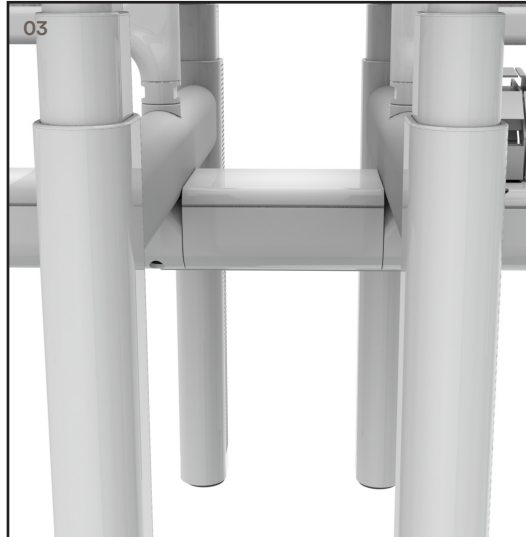

01 Ovation is available as Single Sided, Back to Back, 90° and 120° desking solutions.

02 Like the arteries of a transport system, we have redesigned the way we route soft wiring, concealing it in an enclosed cable pathway with removable segregation and

multiple access points to keep the system running smoothly and efficiently.

03 A unique cable bridge option allows the user to conceal and segregate soft wiring from work point to work point.

04 Ovation's optional Power Pocket Modesty allows for

up to 6xGPO points and provides a clean and easy solution for excess cabling.

05 Acoustic screens are available at two heights with PET and upholstered finish options. Framed and Frameless options are both available.

06 Electric height-adjustable

Ovation frames can be pre-programmed to three different height settings and come with an in-built 'Impact-Stop' response.

07 Electric height-adjustable Ovation desks have the option to integrate smartphone-based controls via our Bluetooth Wellness App.