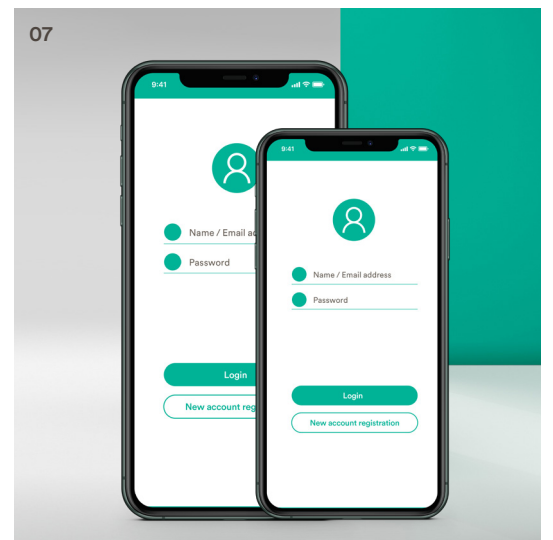

01 Ovation is available as Single Sided, Back to Back, 90° and 120° desking solutions.

02 Like the arteries of a transport system, we have redesigned the way we route soft wiring, concealing it in an enclosed cable pathway with removable segregation and

multiple access points to keep the system running smoothly and efficiently.

03 A unique cable bridge option allows the user to conceal and segregate soft wiring from work point to work point.

04 Ovation's optional Power Pocket Modesty allows for

up to 6xGPO points and provides a clean and easy solution for excess cabling.

05 Acoustic screens are available at two heights with PET and upholstered finish options. Framed and Frameless options are both available.

06 Electric height-adjustable

Ovation frames can be pre-programmed to three different height settings and come with an in-built 'Impact-Stop' response.

07 Electric height-adjustable Ovation desks have the option to integrate smartphone-based controls via our Bluetooth Wellness App.