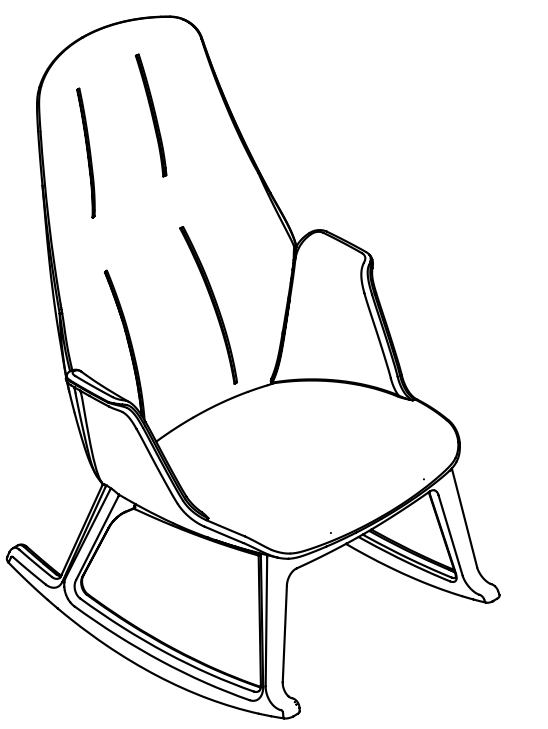

HV 909R
W69 · D83 · H108