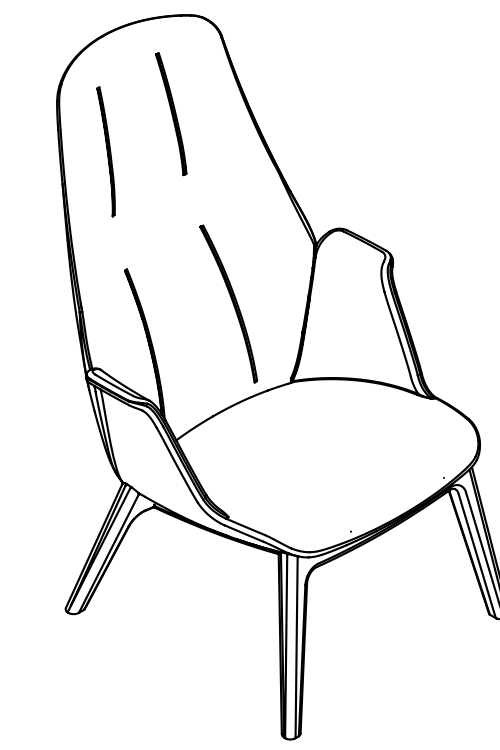

HV 9094
W69 · D83 · H108