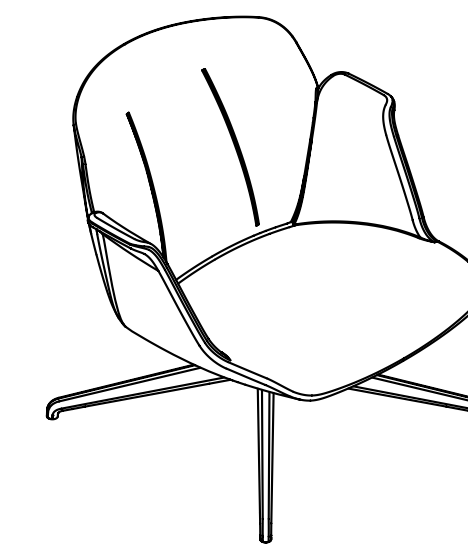

HV 7098
W69 · D74 · H67