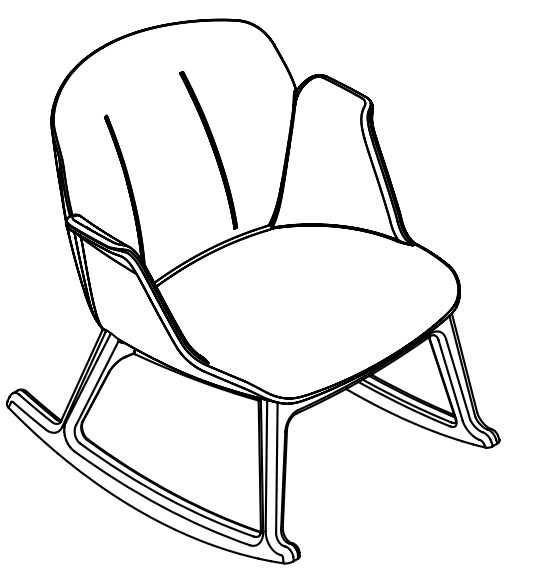

HV 709R
W69 · D78 · H72