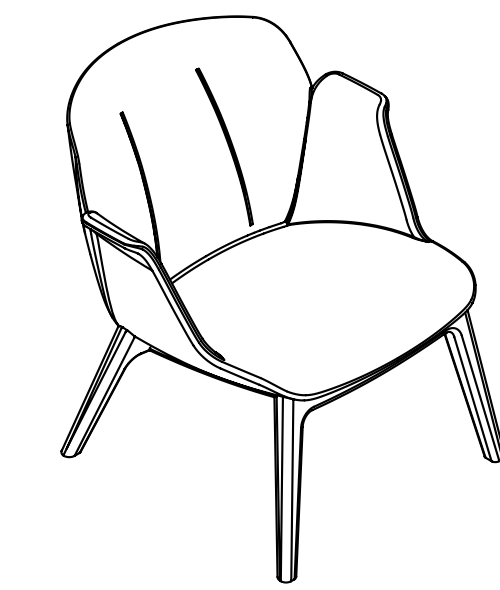

HV 7094
W69 · D74 · H73