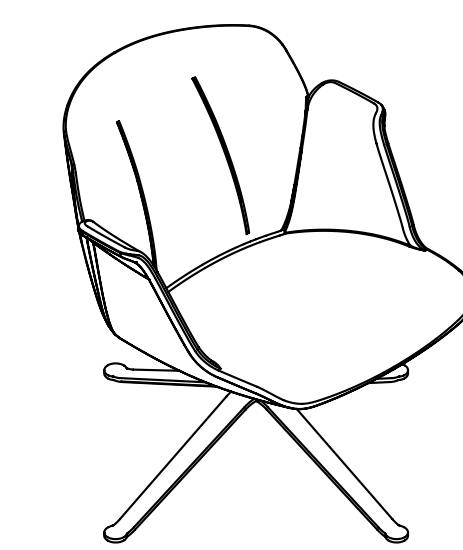

HV 7090
W69 · D74 · H74