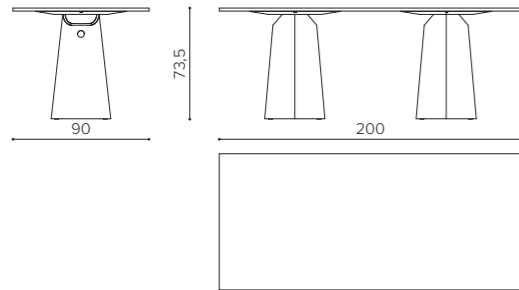

NM 20074
Table 200x90
Tavolo 200x90
Table 200x90

kg 45 mc 1,32