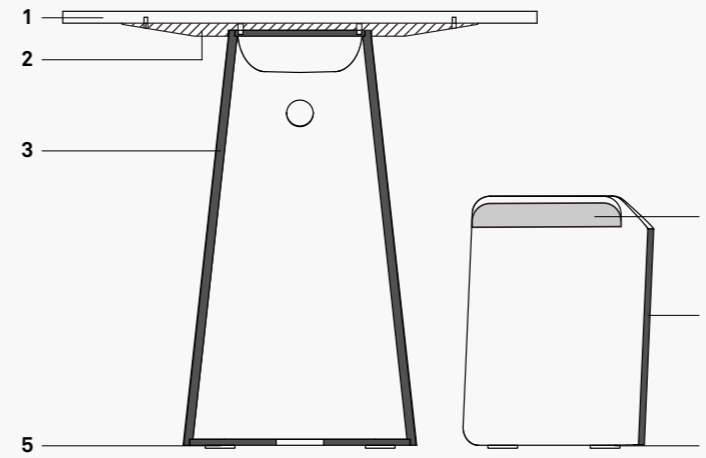

## TECHNICAL FEATURES

SPECIFICHE TECNICHE - SPÉCIFICATIONS TECHNIQUES

**1. Veneered top 20mm**  
Piano impiallacciato 20mm  
Plateau plaqué 20mm

**2. MDF top 22mm**  
Piano in MDF 22mm  
Plateau plaqué 22mm