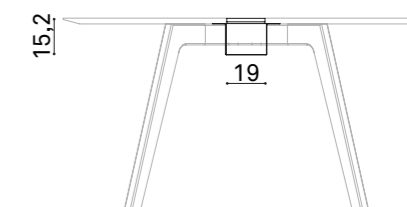

shaped cover provided as standard unless otherwise specified
coperchio sagomato fornito come standard se non diversamente specificato
couvre-cable profilé fourni en standard sauf indication contraire

CENTRAL CHANNEL DIMENSIONS

DIMENSIONI CANALE CENTRALE - DIMENSIONS DU CANAL CENTRAL

WOODEN TOP
PIANO IN LEGNO
PLATEAU EN BOIS

HPL TOP
PIANO IN HPL
PLATEAU EN HPL

PLYWOOD TOP
PIANO IN MULTISTRATO
PLATEAU EN CONTREPLAQUÉ

Inspire. Create. Deliver.