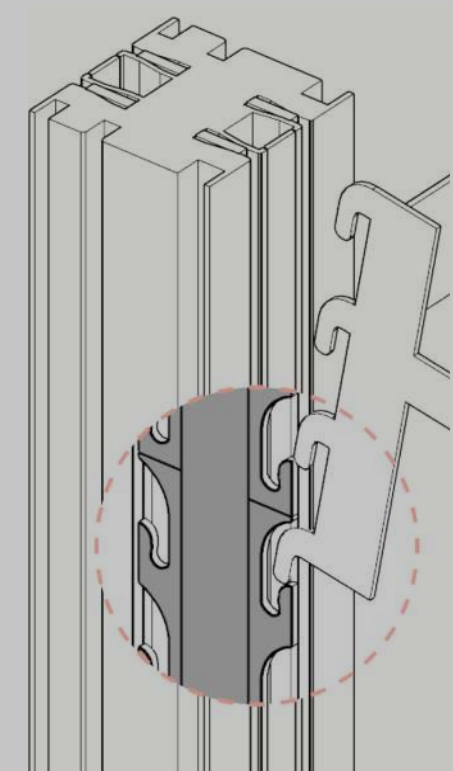

# Assured equipment

Shelves, display rail and wall hook can be placed on every wall, at any height, for unprecedented accessibility & simplicity of reconfiguration.

Jetson S1

Jetson L4

# Ready to adjust Library set

2× Magnet

1× Display rail

1× Wall hook

1× Shallow shelf

1× Deep shelf

2× Bookend

1× Stand

Can be placed on every wall,  
at any height (4,5 cm intervals).

Brackets match the pod's color.

# Ready to adjust Note set

Can be placed on every wall,  
at any height (4,5 cm intervals).

3× Magnet

1× Hook

1× Whiteboard

1× Eraser and marker