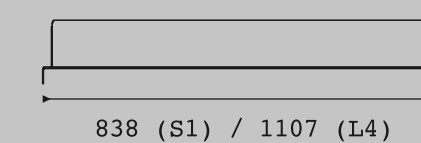

# Ready to adjust Library set

2× Magnet

1× Display rail

1× Wall hook

1× Shallow shelf

1× Deep shelf

2× Bookend

1× Stand

Can be placed on every wall,  
at any height (4,5 cm intervals).

Brackets match the pod's color.