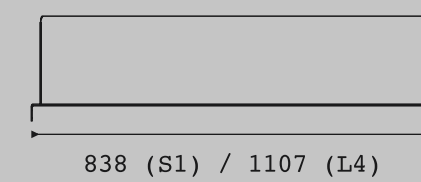

# Ready to adjust Library set

2× Magnet

1× Display rail

1× Wall hook

1× Shallow shelf

1× Deep shelf

2× Bookend

1× Stand

Can be placed on every wall,  
at any height (4,5 cm intervals).

Brackets match the pod's color.