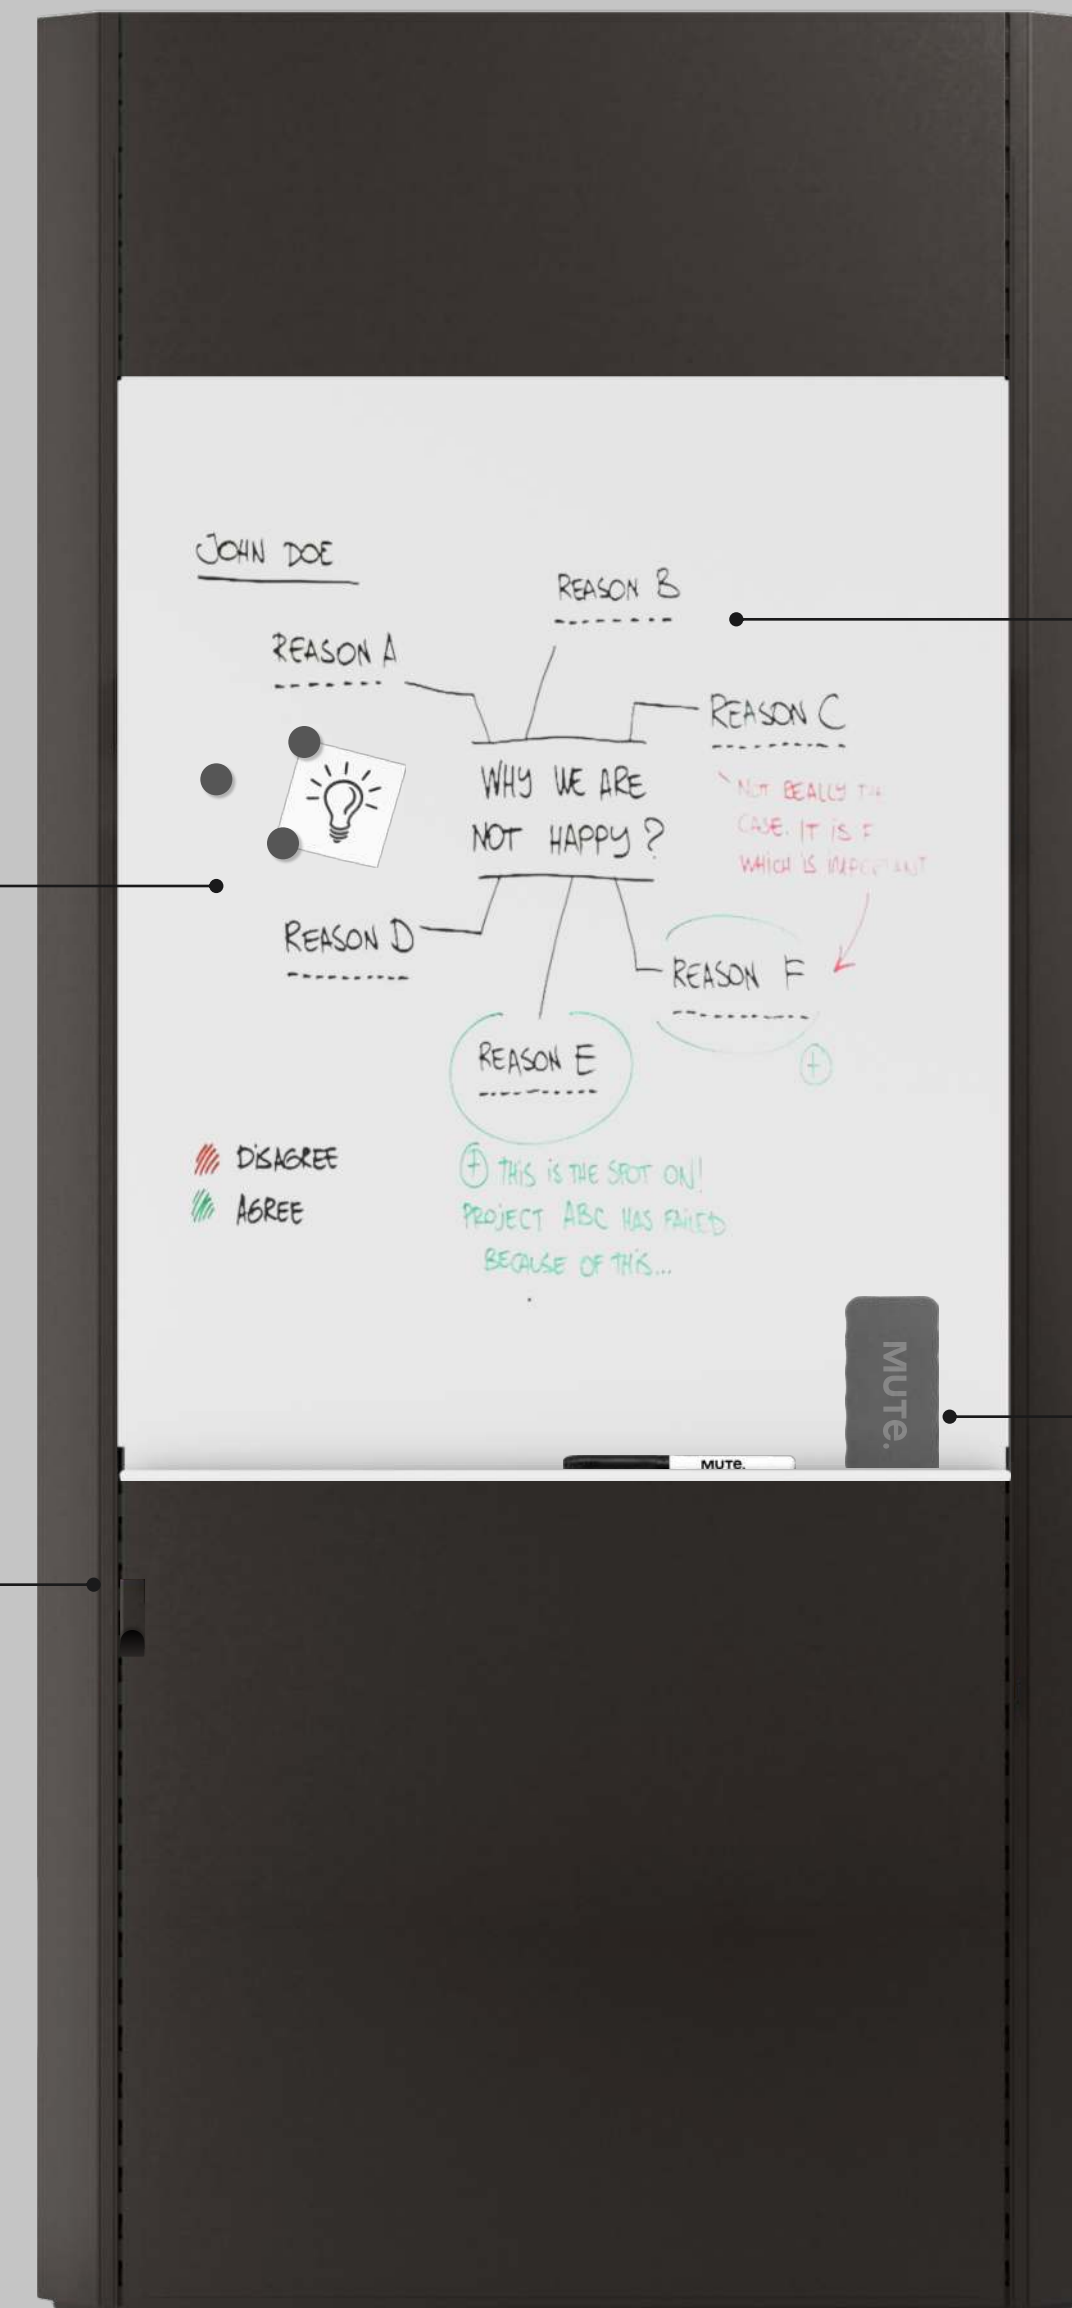

# Assured equipment

Shelves, display rail and wall hook can be placed on every wall, at any height, for unprecedented accessibility & simplicity of reconfiguration.

Jetson S1

Jetson L4

# Ready to adjust Library set

2× Magnet

1× Display rail

1× Wall hook

1× Shallow shelf

1× Deep shelf

2× Bookend

1× Stand

Can be placed on every wall,  
at any height (4,5 cm intervals).

Brackets match the pod's color.

# Ready to adjust Note set

Can be placed on every wall,  
at any height (4,5 cm intervals).

3× Magnet

1× Hook

1× Whiteboard

1× Eraser and marker