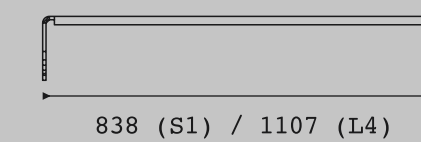

# Ready to adjust Library set

2× Magnet

1× Display rail

1× Wall hook

1× Shallow shelf

1× Deep shelf

2× Bookend

1× Stand

Can be placed on every wall,  
at any height (4,5 cm intervals).

Brackets match the pod's color.