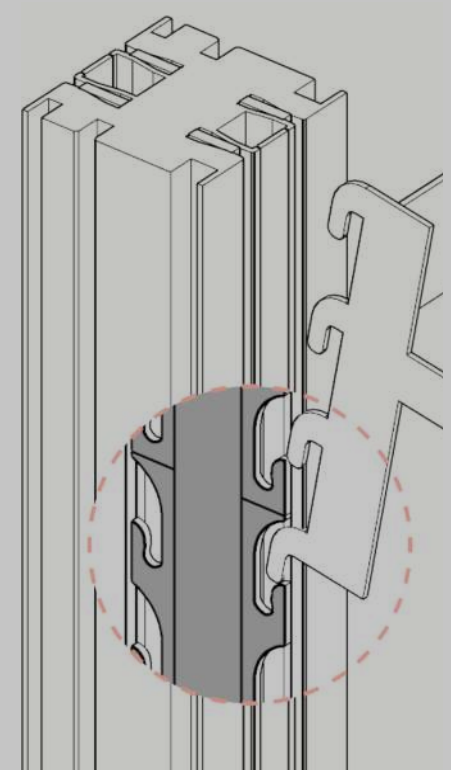

# Assured equipment

Shelves, display rail and wall hook can be placed on every wall, at any height, for unprecedented accessibility & simplicity of reconfiguration.

Jetson S1

Jetson L4

# Ready to adjust Library set

2× Magnet

1× Display rail

1× Wall hook

1× Shallow shelf

1× Deep shelf

2× Bookend

1× Stand

Can be placed on every wall,  
at any height (4,5 cm intervals).

Brackets match the pod's color.

# Ready to adjust Note set

Can be placed on every wall,  
at any height (4,5 cm intervals).

3× Magnet

1× Hook

1× Whiteboard

1× Eraser and marker