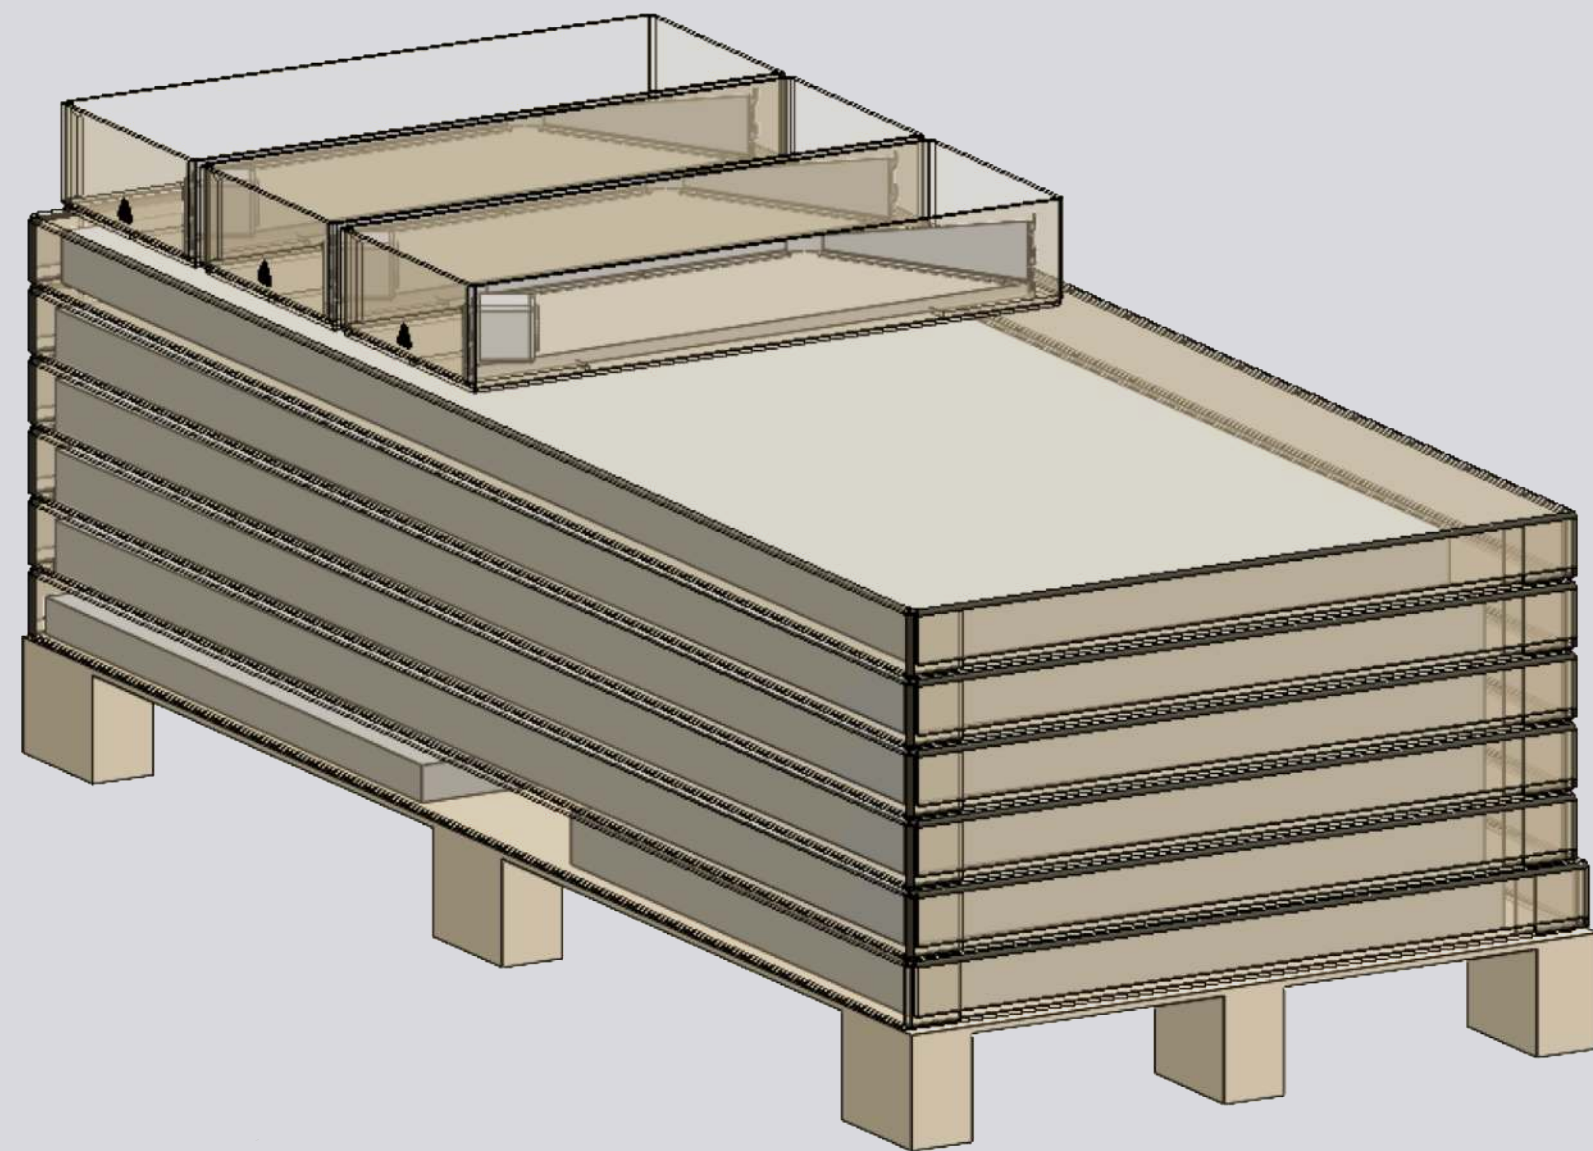

# Flat-packed

**S1** 6 pieces

Package dimensions:  
2250 × 1270 × 915 mm  
Weight: 250 kg

**L4** 10 pieces

Package dimensions:  
2250 × 1270 × 1290 mm  
Weight: 515 kg

Inspire. Create. Deliver.