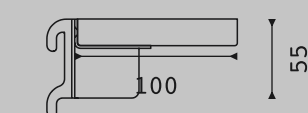

# Assured equipment

Shelves, display rail and wall hook can be placed on every wall, at any height, for unprecedented accessibility & simplicity of reconfiguration.

Jetson S1

Jetson L4

# Ready to adjust Library set

2× Magnet

1× Display rail

1× Wall hook

1× Shallow shelf

1× Deep shelf

2× Bookend

1× Stand

Can be placed on every wall,  
at any height (4,5 cm intervals).

Brackets match the pod's color.

# Ready to adjust Note set

Can be placed on every wall,  
at any height (4,5 cm intervals).

3× Magnet

1× Hook

1× Whiteboard

1× Eraser and marker