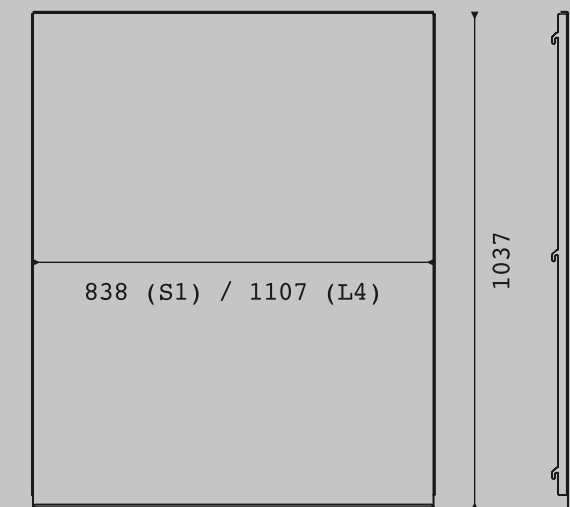

# Ready to adjust Note set

Can be placed on every wall,  
at any height (4,5 cm intervals).

3× Magnet

1× Hook

1× Whiteboard

1× Eraser and marker