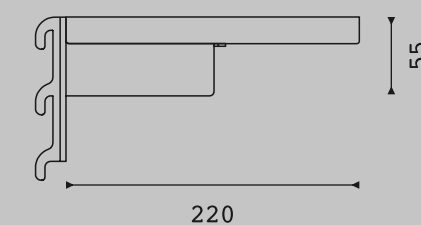

# Assured equipment

Shelves, display rail and wall hook can be placed on every wall, at any height, for unprecedented accessibility & simplicity of reconfiguration.

Jetson S1

Jetson L4

# Ready to adjust Library set

2× Magnet

1× Display rail

1× Wall hook

1× Shallow shelf

1× Deep shelf

2× Bookend

1× Stand

Can be placed on every wall,  
at any height (4,5 cm intervals).

Brackets match the pod's color.

# Ready to adjust Note set

Can be placed on every wall,  
at any height (4,5 cm intervals).

3× Magnet

1× Hook

1× Whiteboard

1× Eraser and marker