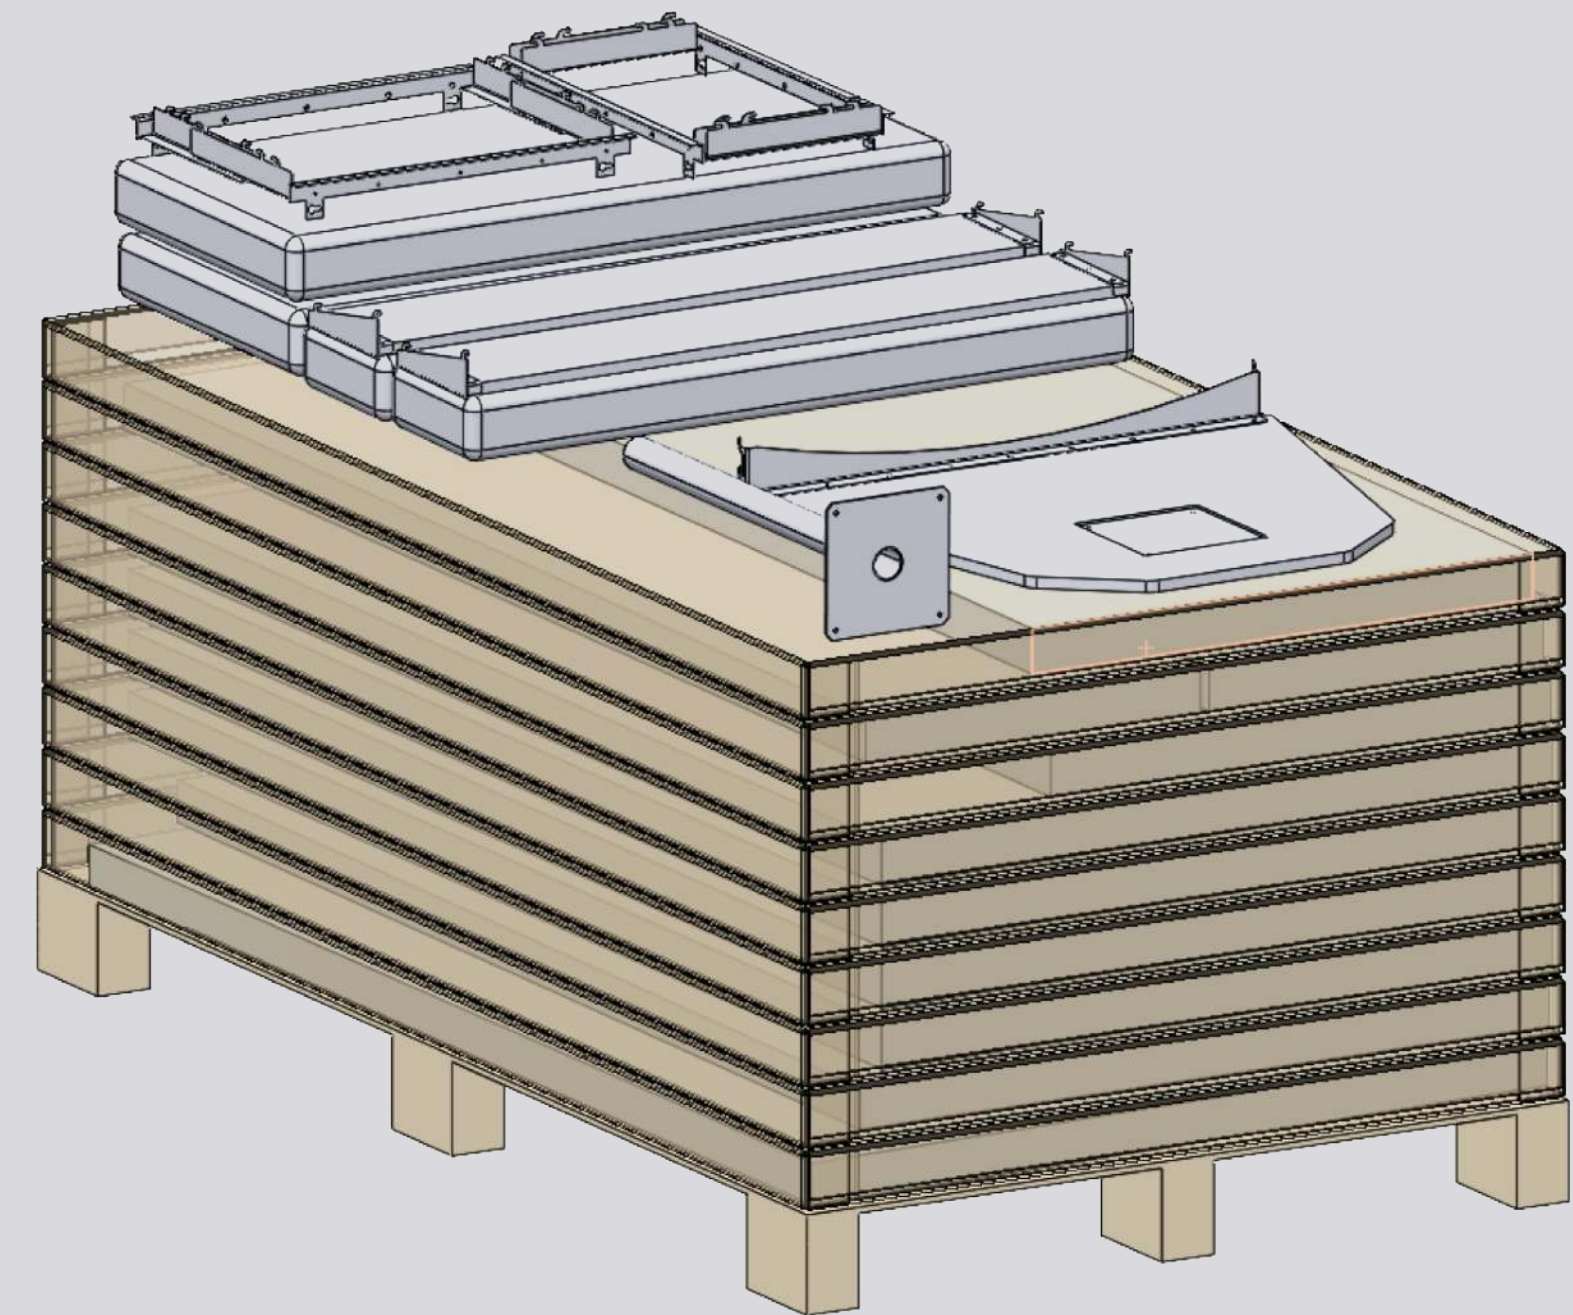

# Flat-packed

**S1** 6 pieces

Package dimensions:  
2250 × 1270 × 915 mm  
Weight: 250 kg

**L4** 10 pieces

Package dimensions:  
2250 × 1270 × 1290 mm  
Weight: 515 kg

Inspire. Create. Deliver.