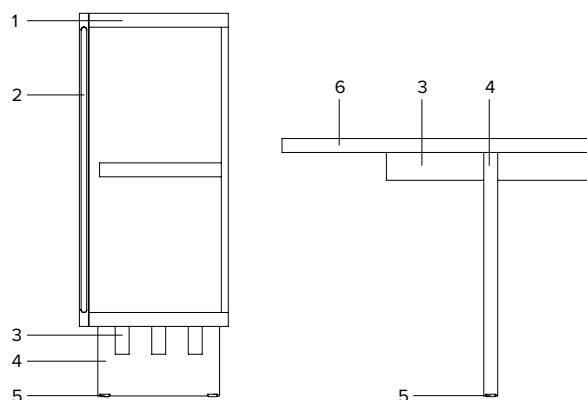

TECHNICAL FEATURES

SPECIFICHE TECNICHE - SPÉCIFICATIONS TECHNIQUES

1. Oak or walnut veneered wood structure

Struttura in legno impiallacciato rovere o noce
Structure en bois plaqué en chêne ou en noyer

2. Veneer door structure with recessed pulls