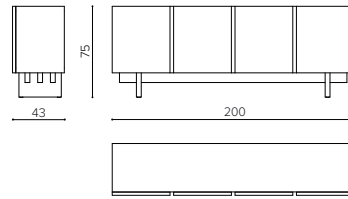

ES 20075CA

cabinet 200x43x75cm

credenza 200x43x75cm

placard 200x43x75cm