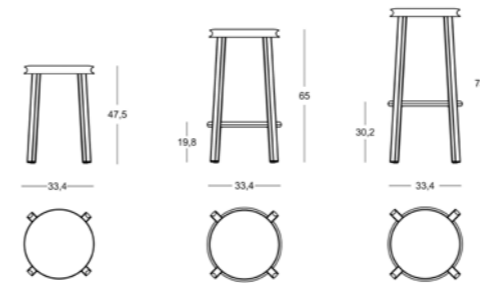

# Runout Swivel

Runout Swivel Soft Low  
White

Runout Swivel Soft Medium  
Beige

Runout Swivel Soft High  
Black

## Overview and dimensions

Runout Stool and Runout Swivel Stool

Runout low, medium and high

Runout Soft low, medium and high

Runout Swivel low, medium and high

Runout Swivel Soft low, medium and high