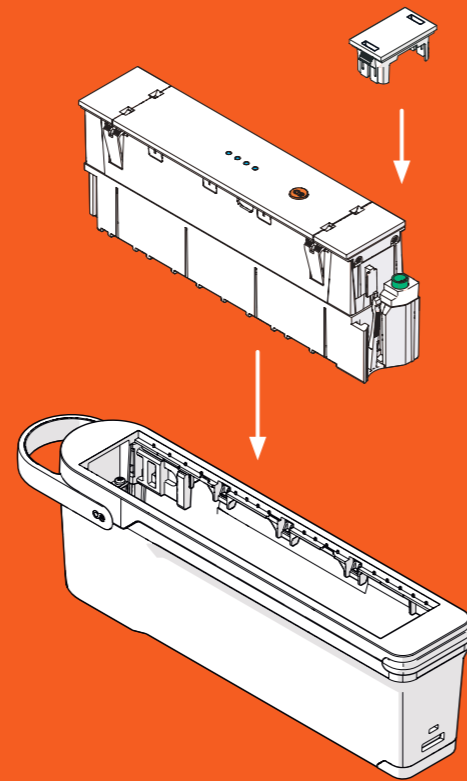

unlock an agile workplace

Imagine coming into the workplace every morning with the ability to not only choose your desk but to move it as well. OE's ANIMATE system does just that, by introducing **QIKDOC** to workstations & desks. Drop in **QIKPAC CARRY** for a fast & interchangeable battery powered station with no fixed location or arrangement.

With 240Wh, our powerful **QIKPAC** battery has enough juice to power your workspace for an entire day.