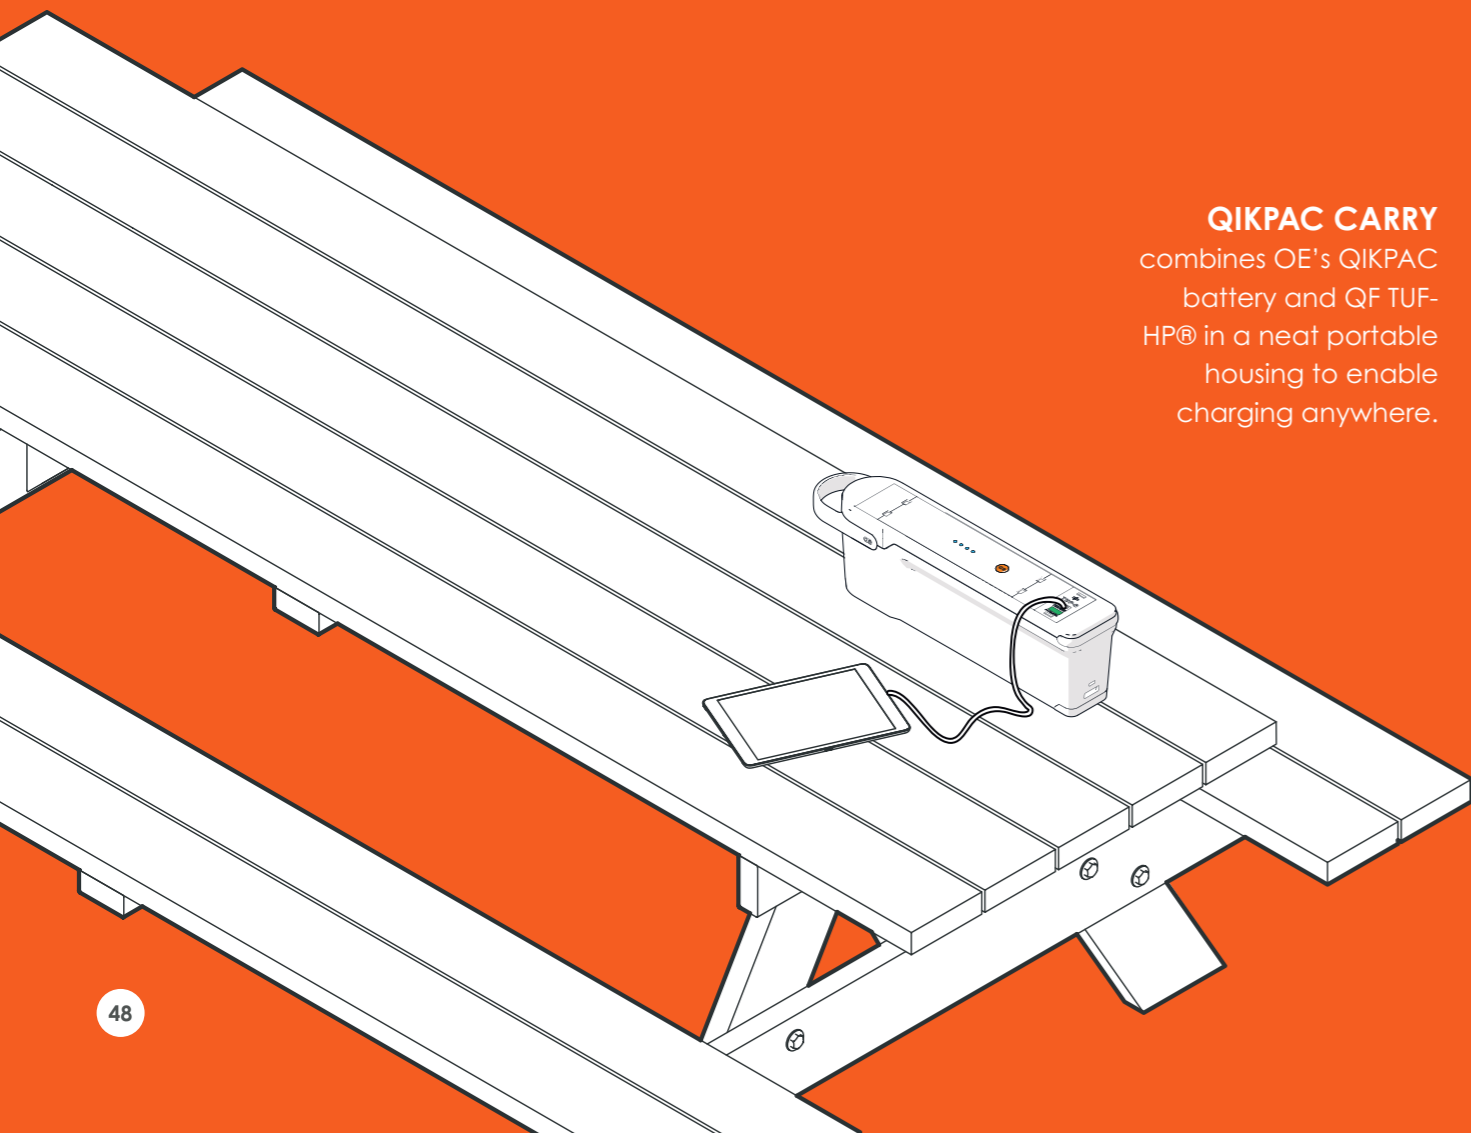

QIKPAC CARRY combines OE's QIKPAC battery and QF TUF-HP® in a neat portable housing to enable charging anywhere.