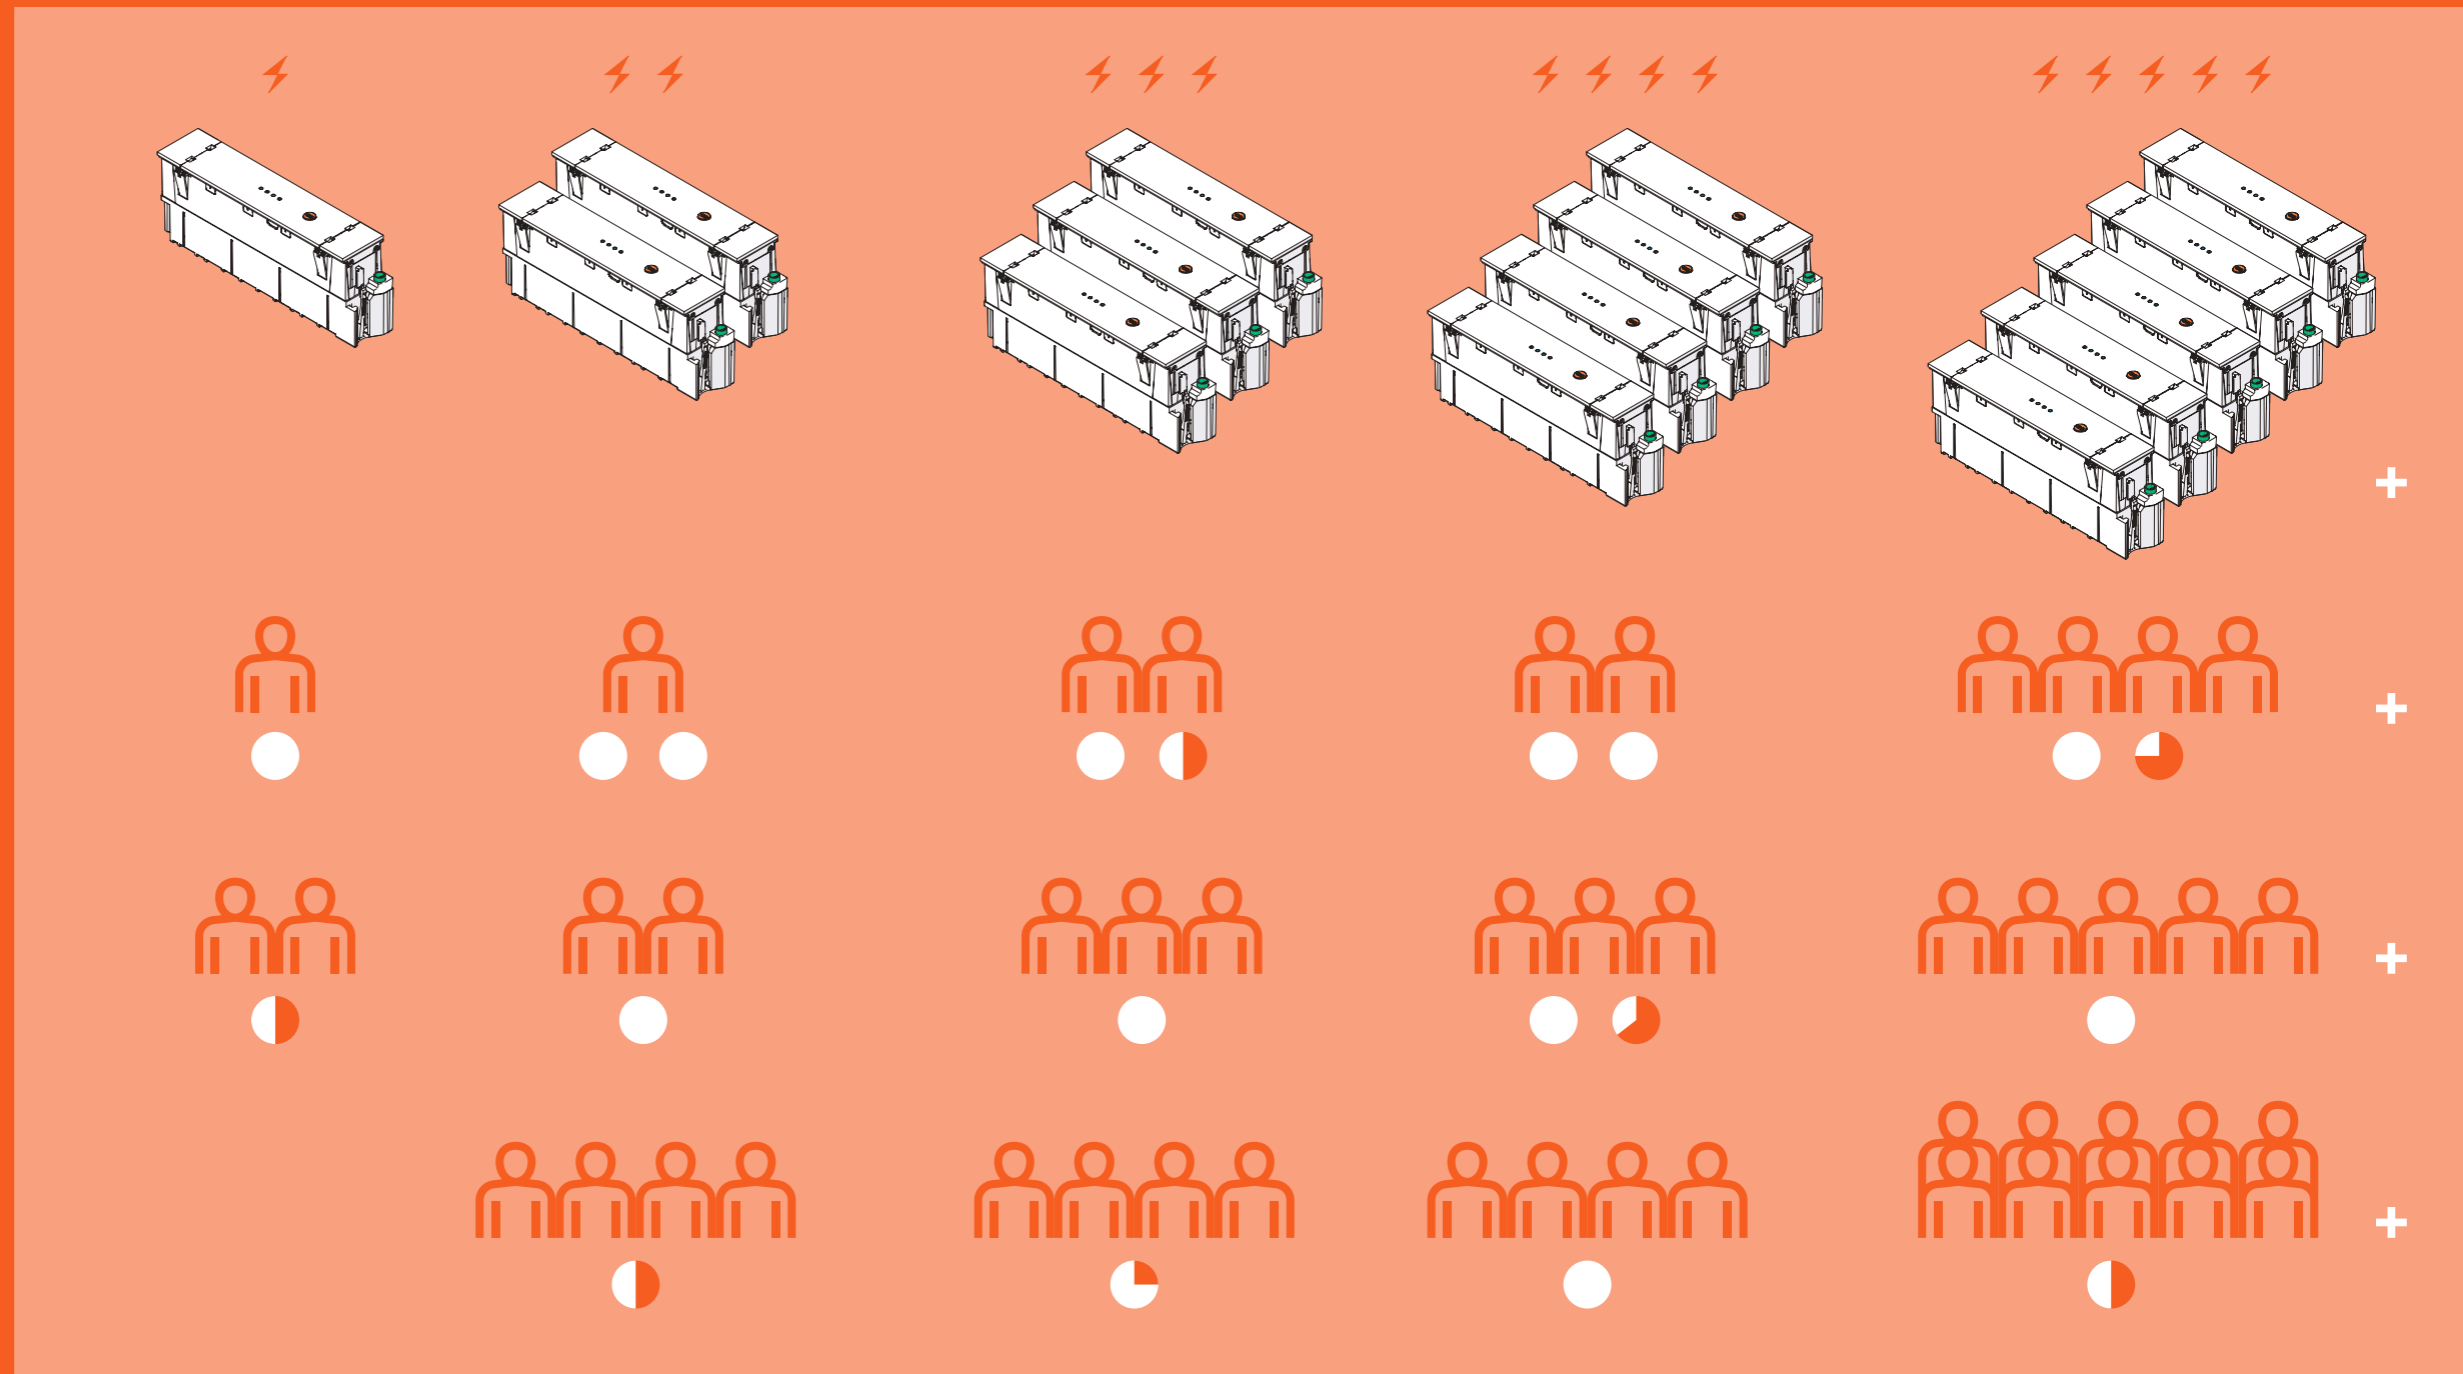

need more power add more QIKPAC

ADAPTABLE & SCALABLE

QIKPAC is scalable, equally capable of powering a single user independently or an entire workspace including desks and furniture. For more power and time between charges, just connect more QIKPAC. When designing your ANIMATE solution, the only questions you need to ask are:

WHO AM I POWERING AND FOR HOW LONG?

For example, a single QIKPAC Carry will power an average laptop for up to 28 hours. A single QIKPAC in QIKPAC Locate will power an average sit to stand workstation with laptop and monitor for an entire day - maybe even more! For more freedom between charging times, simply connect more QIKPAC.

# of QIKPACs

# of users

days between charges

NOTE: this chart is to provide general guidance only. Charging requirements will vary, depending on level of usage and demand between users. Remember, this system is designed to be adaptable, meaning you can add & remove QIKPACs to meet your exact needs!