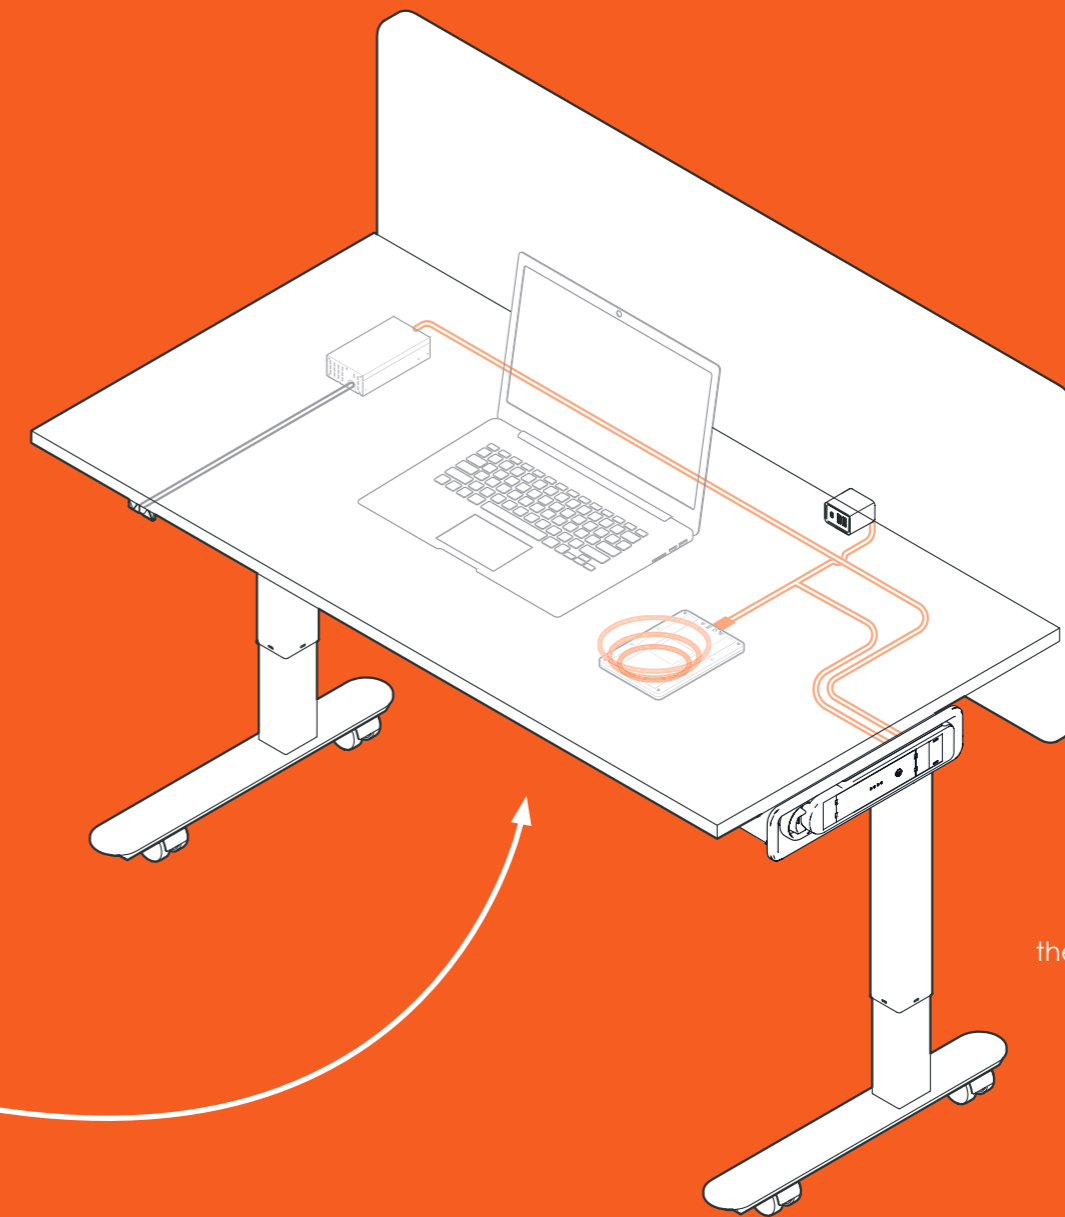

free

Simply pick up a **QIKPAC CARRY** from the charging base & drop it straight into your chosen workstation via the **QIKDOC** holster for instant, on-demand power to your chosen set-up.