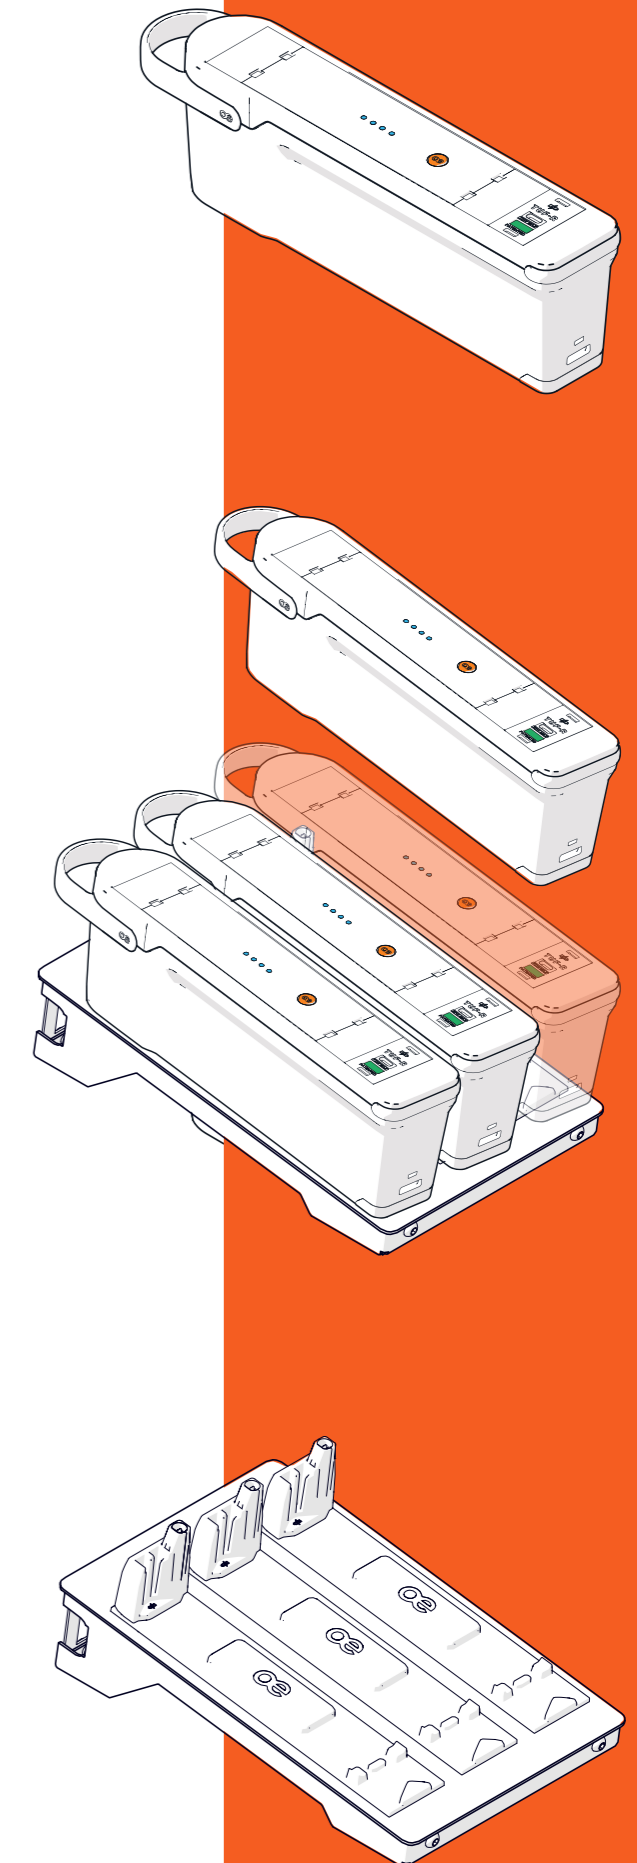

NON-STOP POWER

After a long day or two out with your QIKPAC CARRY, simply drop your pack onto our QIKPAC CHARGING STATION.

There's enough space for 3 packs, so you can grab a fresh one while you're there!