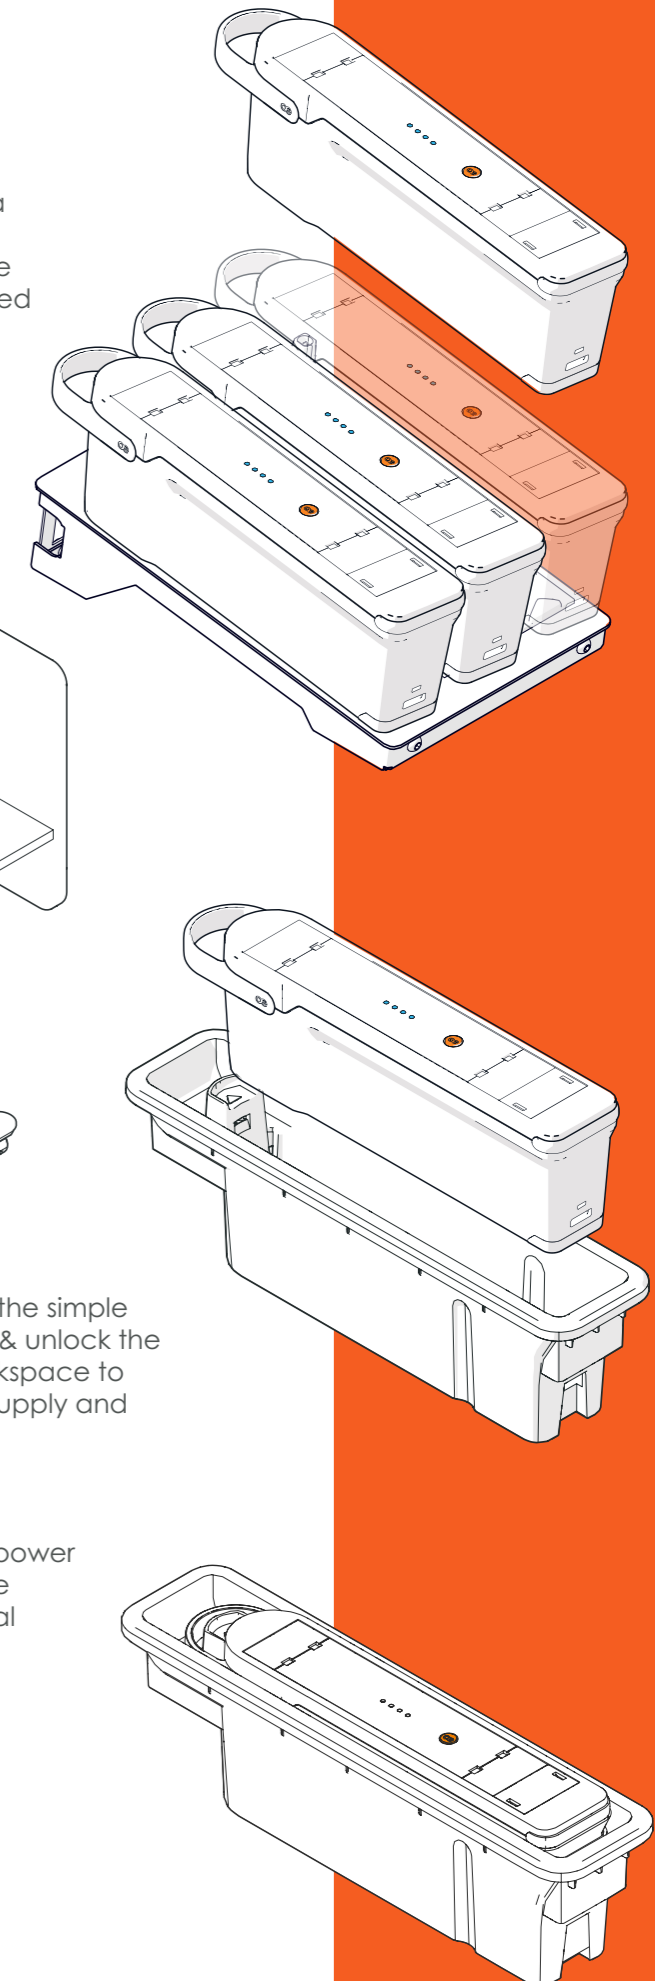

DESIGN YOUR OWN WORKSTATION

QIKPAC has the ability to animate a sit-stand desk, power a monitor, laptop & charge mobile phones. Choose your preferred power modules and design your ideal workstation.