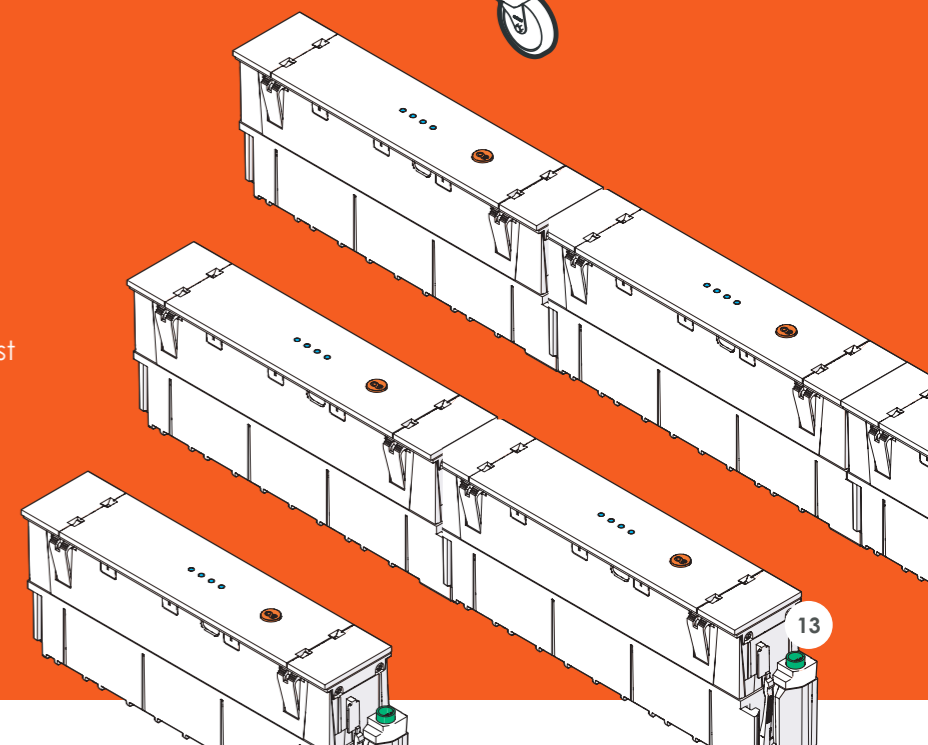

bring your furniture to life

mobility

QIKPAC batteries can be fitted directly into steel, aluminium or plastic surfaces. With the simple addition of **QIKFRAME** or **QIKFRAME STEEL**, the **QIKPAC** can also be easily integrated into soft furnishings. Free your furniture from fixed power sockets and go cable free.

QF5 TUF-HP®

This high-power USB charging unit is an ideal addition to a small, single seat or ottoman. Providing useful high-power laptop charging in lounges & break-out areas.

QIKPAC BATTERY

QIKPAC can be installed as a single module as illustrated here, or can be installed in multiples for increased capacity. Customize the number of **QIKPAC** for flexibility in charging times and to meet the needs of the environment.

QIKPAC + QIKFRAME + TUF-HP® is a simple configuration - just one of hundreds of ways our patented technology can be seamlessly integrated into furniture.

DESIGN AN ENTIRE SYSTEM

QIKPAC can be combined with a vast range of OE desktop power units, allowing you to create entire DC power systems that run on stored energy.

Capacity can easily be increased by linking multiple **QIKPAC** batteries, allowing more time between charges for high current applications such as mobile media units and booths. **QIKPAC** and **ANIMATE** accessories are modular providing flexibility in customisation to meet the needs of almost any environment.