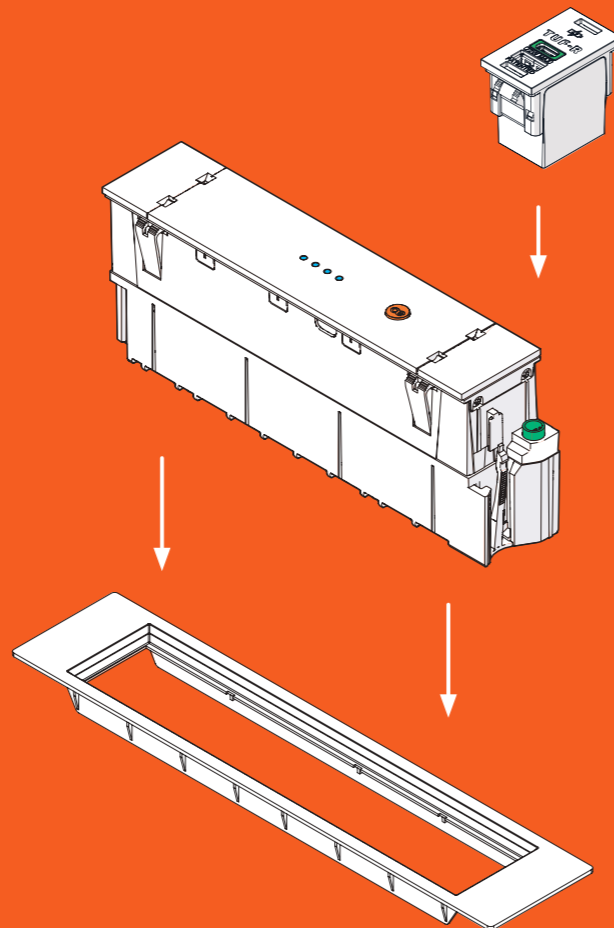

bring your furniture to life

mobility

QIKPAC batteries can be fitted directly into steel, aluminium or plastic surfaces. With the simple addition of **QIKFRAME** or **QIKFRAME STEEL**, the **QIKPAC** can also be easily integrated into soft furnishings. Free your furniture from fixed power sockets and go cable free.

QF5 TUF-HP®

This high-power USB charging unit is an ideal addition to a small, single seat or ottoman. Providing useful high-power laptop charging in lounges & break-out areas.

QIKPAC BATTERY

QIKPAC can be installed as a single module as illustrated here, or can be installed in multiples for increased capacity. Customize the number of **QIKPAC** for flexibility in charging times and to meet the needs of the environment.

QIKPAC + QIKFRAME + TUF-HP® is a simple configuration - just one of hundreds of ways our patented technology can be seamlessly integrated into furniture.

DESIGN AN ENTIRE SYSTEM

QIKPAC can be combined with a vast range of OE desktop power units, allowing you to create entire DC power systems that run on stored energy.

Capacity can easily be increased by linking multiple **QIKPAC** batteries, allowing more time between charges for high current applications such as mobile media units and booths. **QIKPAC** and **ANIMATE** accessories are modular providing flexibility in customisation to meet the needs of almost any environment.