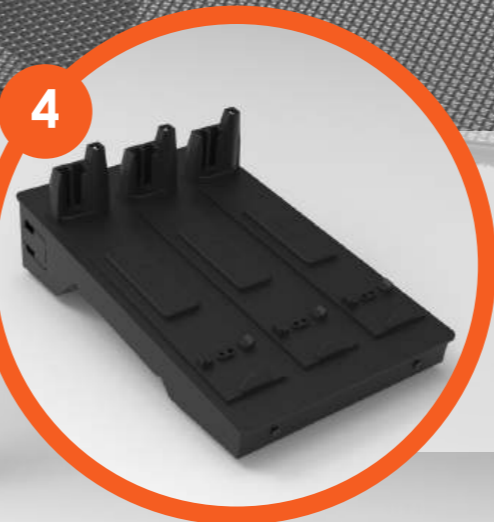

CHARGING BASE
Enable QIKPAC and QIKPAC CARRY to be charged at ease.