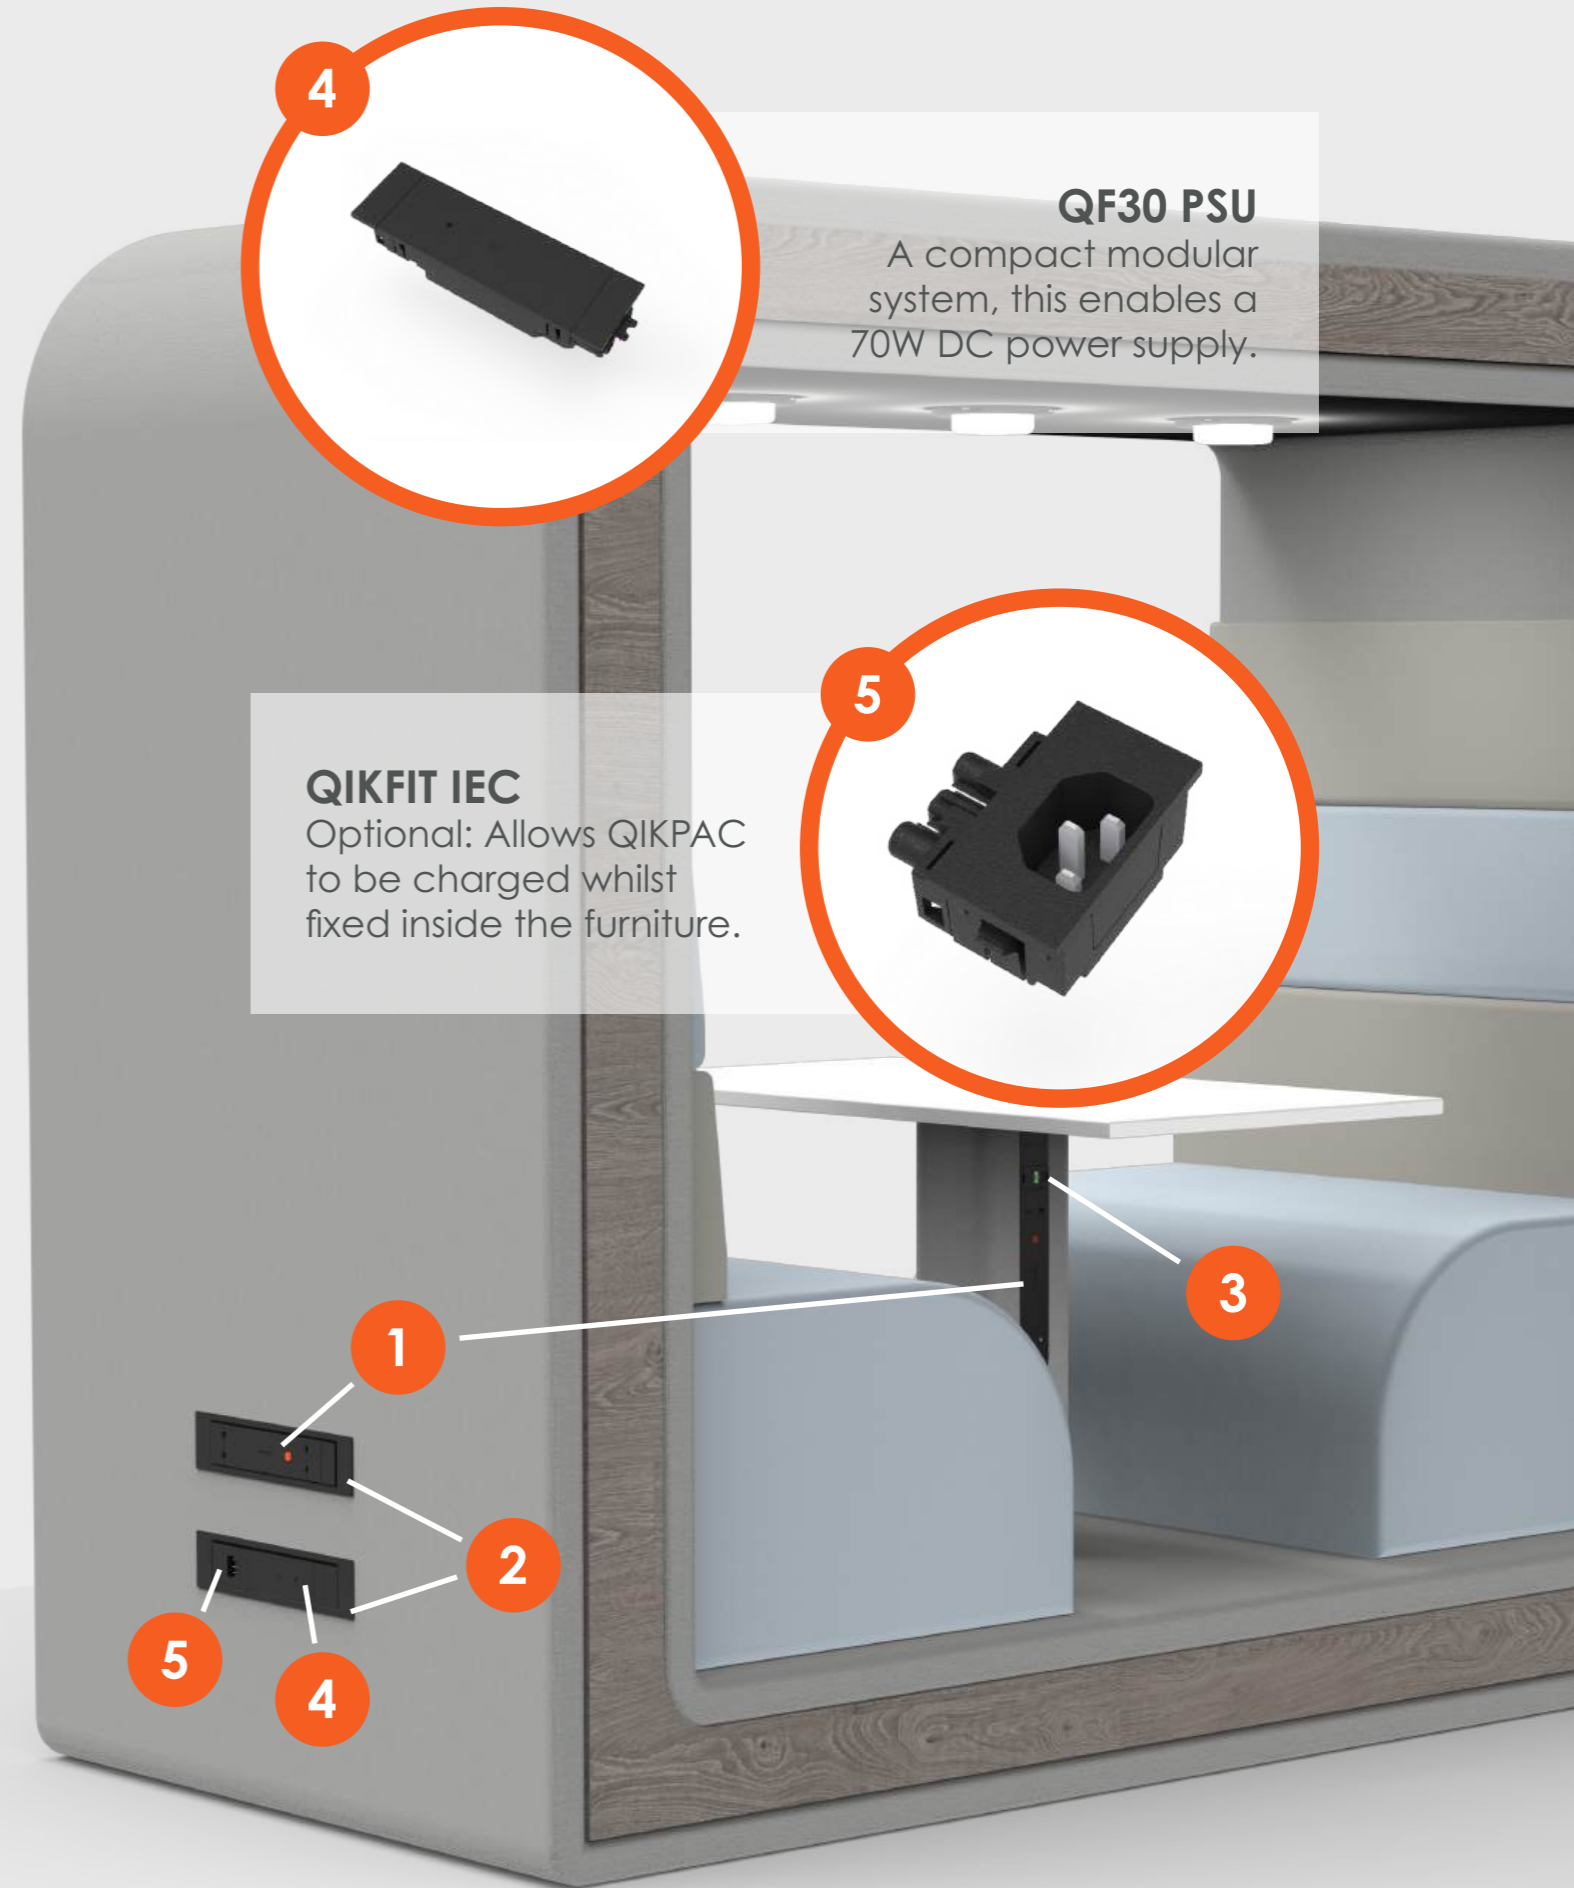

One or more QIKPACs will enable furniture to be completely mobile!

2

QIKFRAME

Allows for QIKFIT modules to fit neatly into soft furnishings.

3

QF5 TUF-HP

Innovative power module with high power USB charging!

4

QF30 PSU

A compact modular system, this enables a 70W DC power supply.

5

QIKFIT IEC

Optional: Allows QIKPAC to be charged whilst fixed inside the furniture.

oe ANIMATE - Bringing Furniture to Life

animate