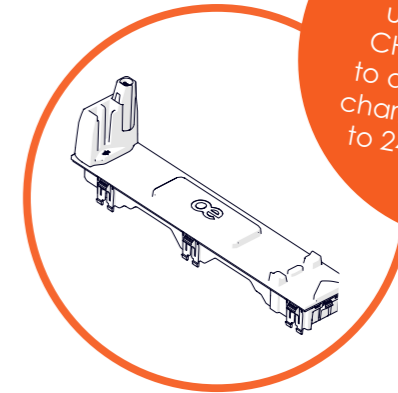

QIKPAC CHARGER BASE

When QIKPAC batteries are low on power they can be recharged on the QIKPAC CHARGER BASE. This user-friendly charger base is designed to charge three QIKPAC batteries (or QIKPAC CARRY) units at one time. Multiple charger bases can be connected together and powered from a single plug.

DID YOU KNOW?
Furniture OEMs can use the QIKPAC CHARGING SHOE to design their own charging carts of up to 24 battery units.