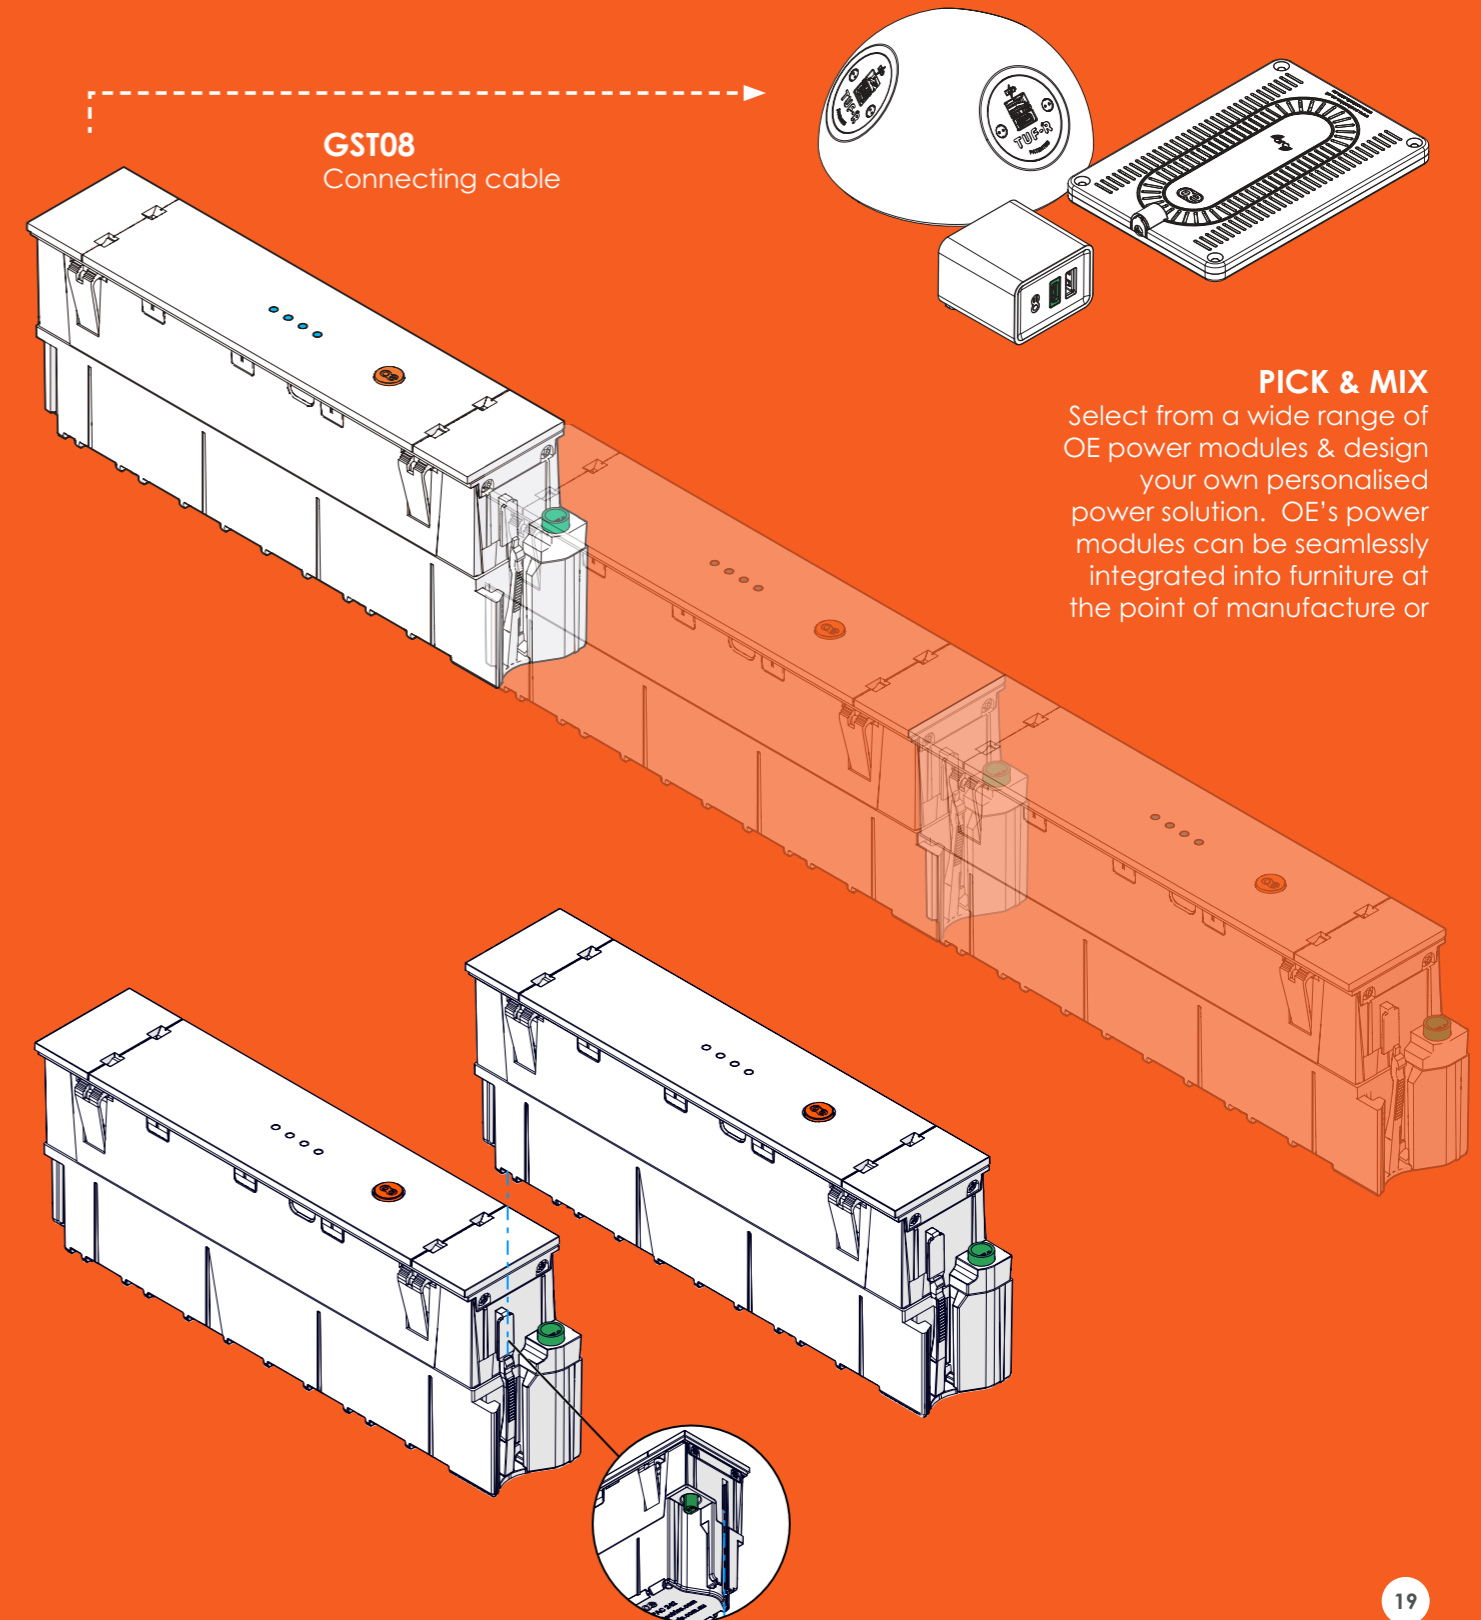

Innovative power module with high power USB charging!

3

2

1

design your own solution

QIKPAC BATTERY

One or more QIKPACs will enable furniture to be completely mobile!

1

2

QF30 PSU

A compact modular system, this enables a 70W DC power supply.

3

QIKFIT IEC

Optional: Allows QIKPACs to be charged whilst fixed inside the furniture.

4

PICCOLO DC
Innovative power module with high power USB charging!