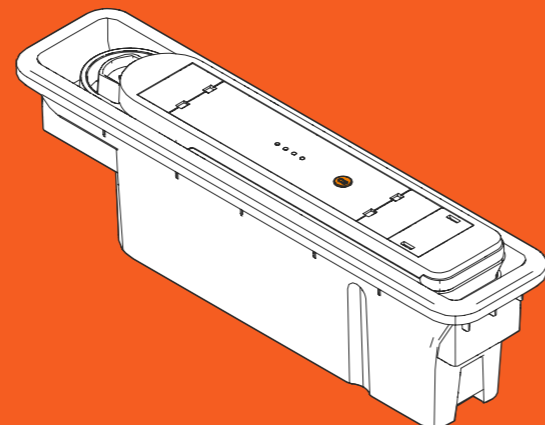

Mounting **QIKDOC** in or under a desk or workstation means that power can be added to the station, right when it is needed. For more flexibility & conservation of energy than ever before.