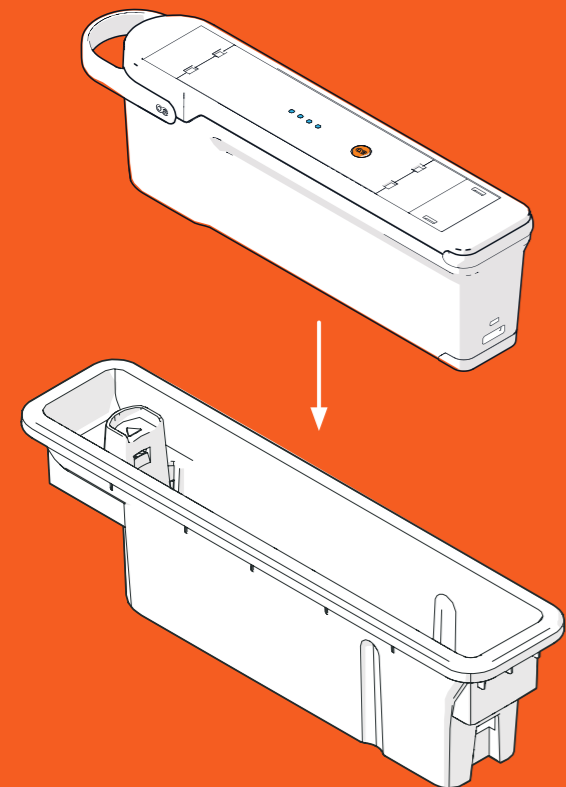

unlock an agile workplace

Imagine coming into the workplace every morning with the ability to not only choose your desk but to move it as well. OE's ANIMATE system does just that, by introducing **QIKDOC** to workstations & desks. Drop in **QIKPAC CARRY** for a fast & interchangeable battery powered station with no fixed location or arrangement.

With 240Wh, our powerful **QIKPAC** battery has enough juice to power your workspace for an entire day.