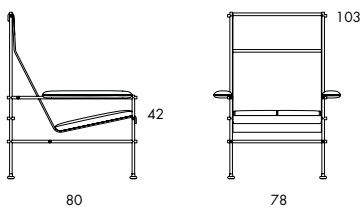

O780

O780 + Upholstered Armrest & Seat

O780 + Upholstered Armrest & Neck Pillow

O780 + Upholstered Armrest, Seat, Backrest & Neck Pillow

EASY CHAIR. Frame in lacquered or chromed steel tubes. Compression moulded wooden seat shell and armrest. Optional padded armrests, upholstered seat, backrest and a neck cushion. All at once or separately. Coupling fittings and Foot in cast tumbled natural zinc. The natural zinc fittings are available in a black alkaline version. All components of Villhem can be refurbished, replaced or upgraded.

	O780
Seat height	39cm
Seat width	54,5cm
Overall height	103 - 106cm
Overall width	77 - 78cm
Overall depth	80 - 82cm

**O781**

EASY CHAIR. Frame in lacquered or chromed steel tubes. Upholstered seat shell in leather. Molded polyurethane. Nosag springs. Padded armrests or in wood. Coupling fittings and Foot in cast tumbled natural zinc. The natural zinc fittings are available in a black alkaline version. All components of Villhem can be refurbished, replaced or upgraded.

	O781
Seat height	41cm
Seat width	54,5cm
Overall height	104cm
Overall width	78cm
Overall depth	86cm

Inspire. Create. Deliver.