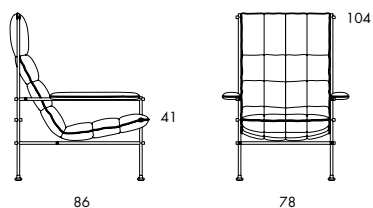

O780

O780 + Upholstered Armrest & Seat

O780 + Upholstered Armrest & Neck Pillow

O780 + Upholstered Armrest, Seat, Backrest & Neck Pillow

EASY CHAIR. Frame in lacquered or chromed steel tubes. Compression moulded wooden seat shell and armrest. Optional padded armrests, upholstered seat, backrest and a neck cushion. All at once or separately. Coupling fittings and Foot in cast tumbled natural zinc. The natural zinc fittings are available in a black alkaline version. All components of Villhem can be refurbished, replaced or upgraded.

	O780
Seat height	39cm
Seat width	54,5cm
Overall height	103 - 106cm
Overall width	77 - 78cm
Overall depth	80 - 82cm

**O781**

EASY CHAIR. Frame in lacquered or chromed steel tubes. Upholstered seat shell in leather. Molded polyurethane. Nosag springs. Padded armrests or in wood. Coupling fittings and Foot in cast tumbled natural zinc. The natural zinc fittings are available in a black alkaline version. All components of Villhem can be refurbished, replaced or upgraded.

	O781
Seat height	41cm
Seat width	54,5cm
Overall height	104cm
Overall width	78cm
Overall depth	86cm

Inspire. Create. Deliver.