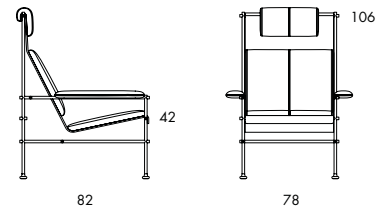

O780

O780 + Upholstered Armrest & Seat

O780 + Upholstered Armrest & Neck Pillow

O780 + Upholstered Armrest, Seat, Backrest & Neck Pillow

EASY CHAIR. Frame in lacquered or chromed steel tubes. Compression moulded wooden seat shell and armrest. Optional padded armrests, upholstered seat, backrest and a neck cushion. All at once or separately. Coupling fittings and Foot in cast tumbled natural zinc. The natural zinc fittings are available in a black alkaline version. All components of Villhem can be refurbished, replaced or upgraded.

	O780
Seat height	39cm
Seat width	54,5cm
Overall height	103 - 106cm
Overall width	77 - 78cm
Overall depth	80 - 82cm

**O781**

EASY CHAIR. Frame in lacquered or chromed steel tubes. Upholstered seat shell in leather. Molded polyurethane. Nosag springs. Padded armrests or in wood. Coupling fittings and Foot in cast tumbled natural zinc. The natural zinc fittings are available in a black alkaline version. All components of Villhem can be refurbished, replaced or upgraded.

	O781
Seat height	41cm
Seat width	54,5cm
Overall height	104cm
Overall width	78cm
Overall depth	86cm

Inspire. Create. Deliver.