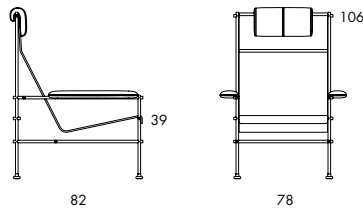

O780

O780 + Upholstered Armrest & Seat

O780 + Upholstered Armrest & Neck Pillow

O780 + Upholstered Armrest, Seat, Backrest & Neck Pillow

EASY CHAIR. Frame in lacquered or chromed steel tubes. Compression moulded wooden seat shell and armrest. Optional padded armrests, upholstered seat, backrest and a neck cushion. All at once or separately. Coupling fittings and Foot in cast tumbled natural zinc. The natural zinc fittings are available in a black alkaline version. All components of Villhem can be refurbished, replaced or upgraded.

	O780
Seat height	39cm
Seat width	54,5cm
Overall height	103 - 106cm
Overall width	77 - 78cm
Overall depth	80 - 82cm

**O781**

EASY CHAIR. Frame in lacquered or chromed steel tubes. Upholstered seat shell in leather. Molded polyurethane. Nosag springs. Padded armrests or in wood. Coupling fittings and Foot in cast tumbled natural zinc. The natural zinc fittings are available in a black alkaline version. All components of Villhem can be refurbished, replaced or upgraded.

	O781
Seat height	41cm
Seat width	54,5cm
Overall height	104cm
Overall width	78cm
Overall depth	86cm

Inspire. Create. Deliver.