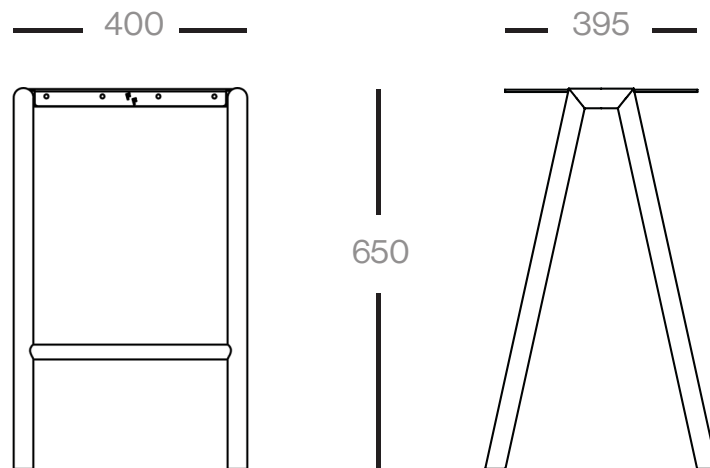

Furnished Forever

The High Stance stool is perfectly suited for commercial environments. The TIG welded frame is incredibly robust while the mitred leg detail adds craftsmanship and finesse to the stripped-back form. The stool comes with hard-wearing polypropylene feet as standard and is available in an elegant range of powder coated finishes.

Materials	mild steel, aluminium
Surface finish	zinc primer and powder coat
Colours	black, navy, pale eucalypt, rust, white¹
Indoor / outdoor	yes / yes
Lead time	4 weeks. Less on request
Warranty	5 year structural

¹custom powder coat also available