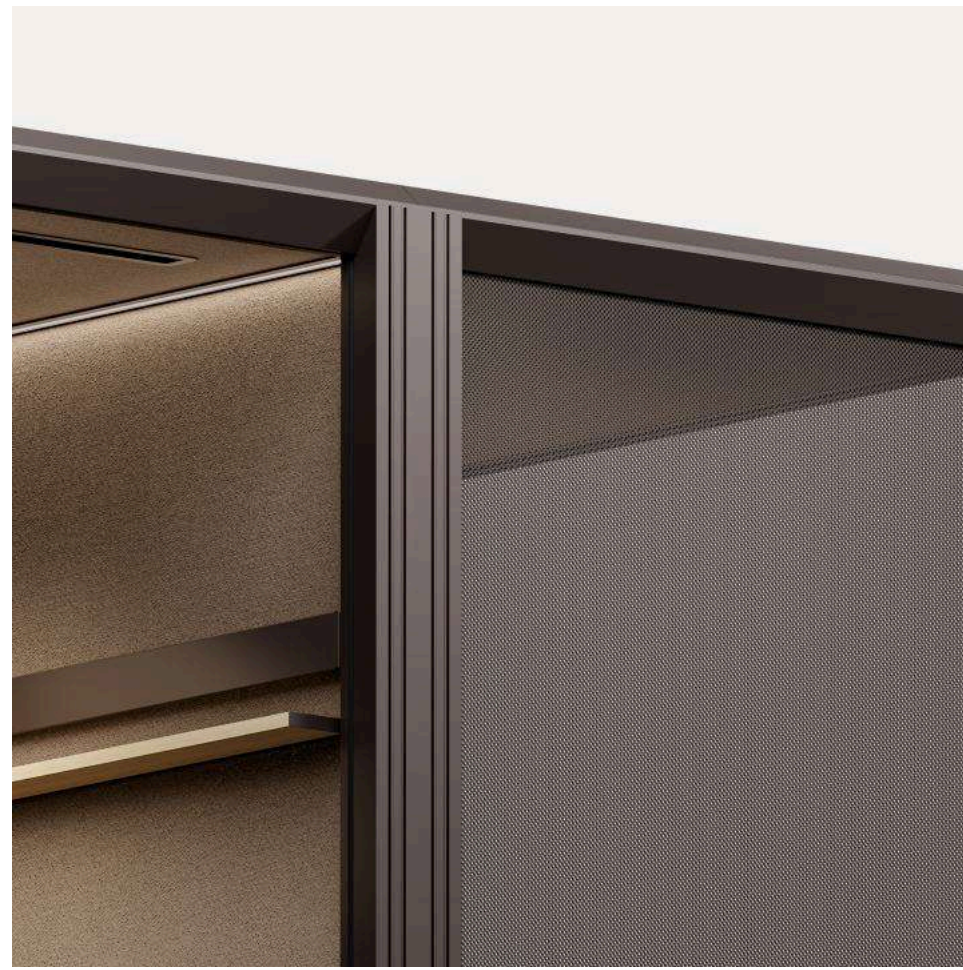

Coal Brown
NCS S 8005-Y80R