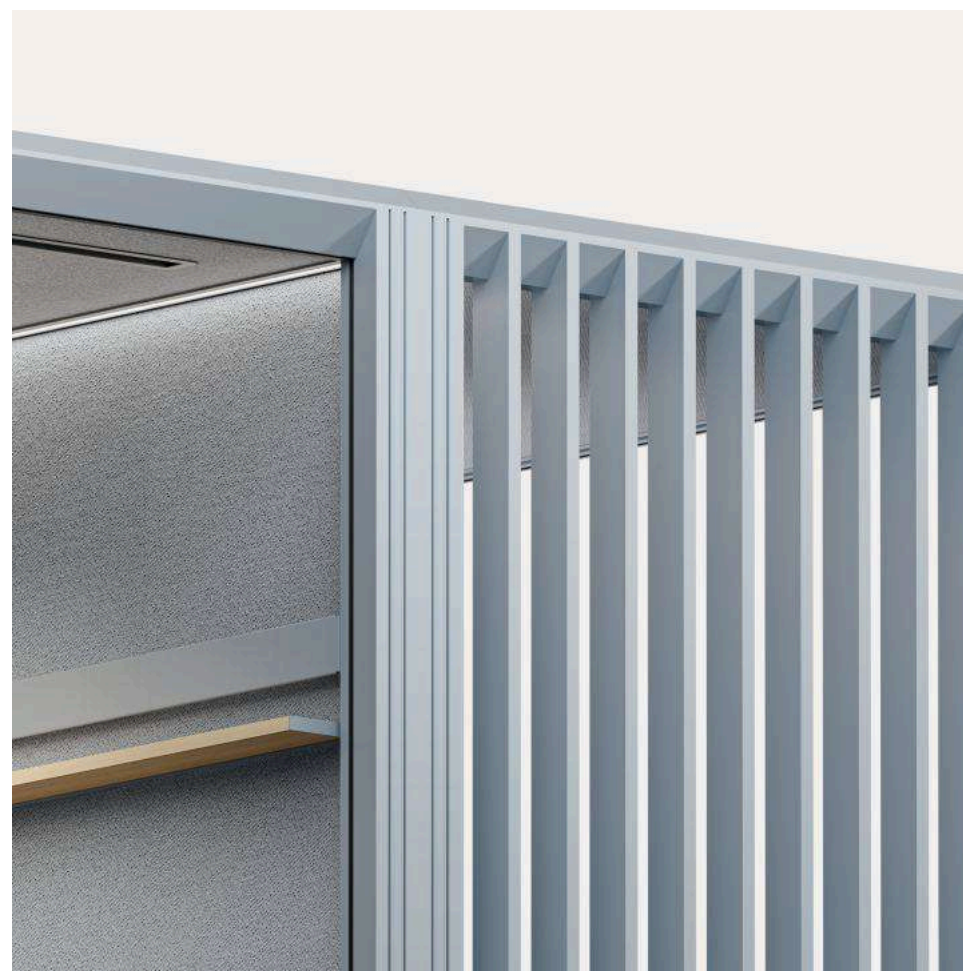

● Ink Blue
NCS S 7020-R90B

● Denim Blue
NCS S 5020-R90B

● Steel Blue
NCS S 3010-R90B

● Straw Green
NCS S 3005-G80Y

● Sage Green
NCS S 3010-G20Y

● Reed Green
NCS S 5010-G30Y

● Stone Green
NCS S 6010-B50G

* The NCS color references shown are approximate and may differ from the actual product colour.