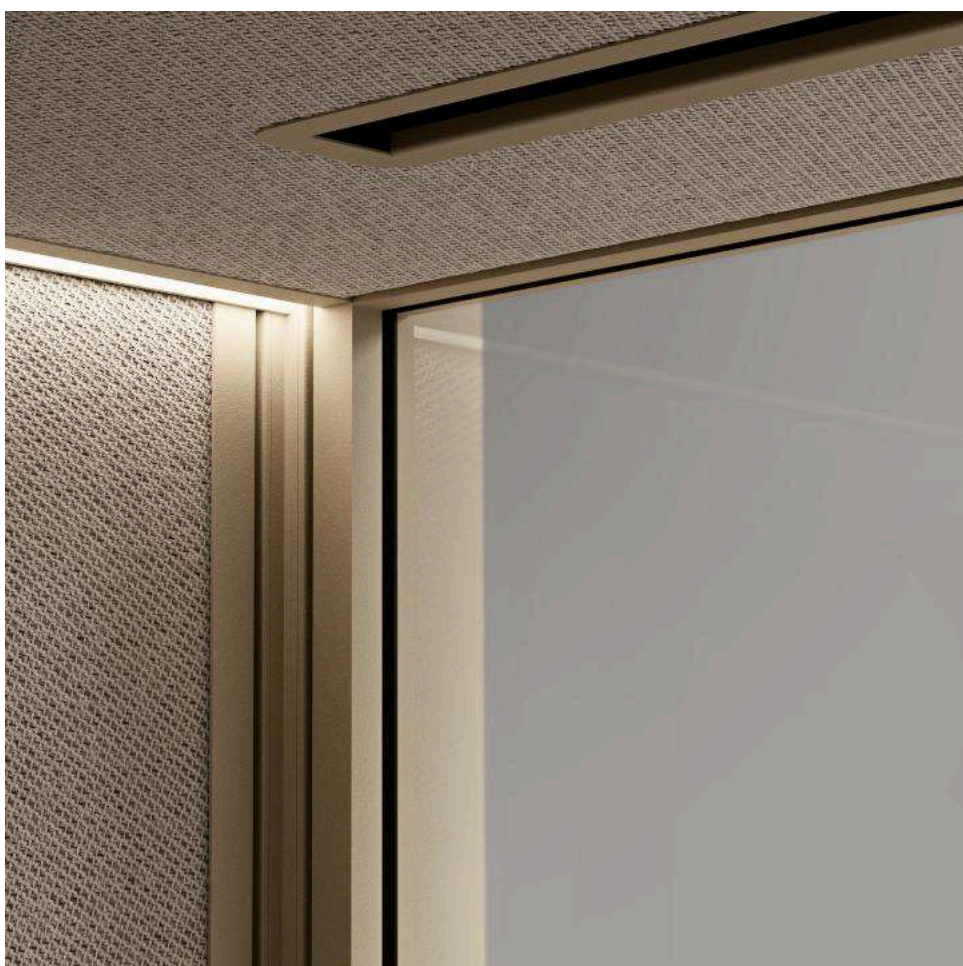

Glasses

Tempered glass

Details: ESG glass 6 mm

Use: Glass wall modules, Glass door modules