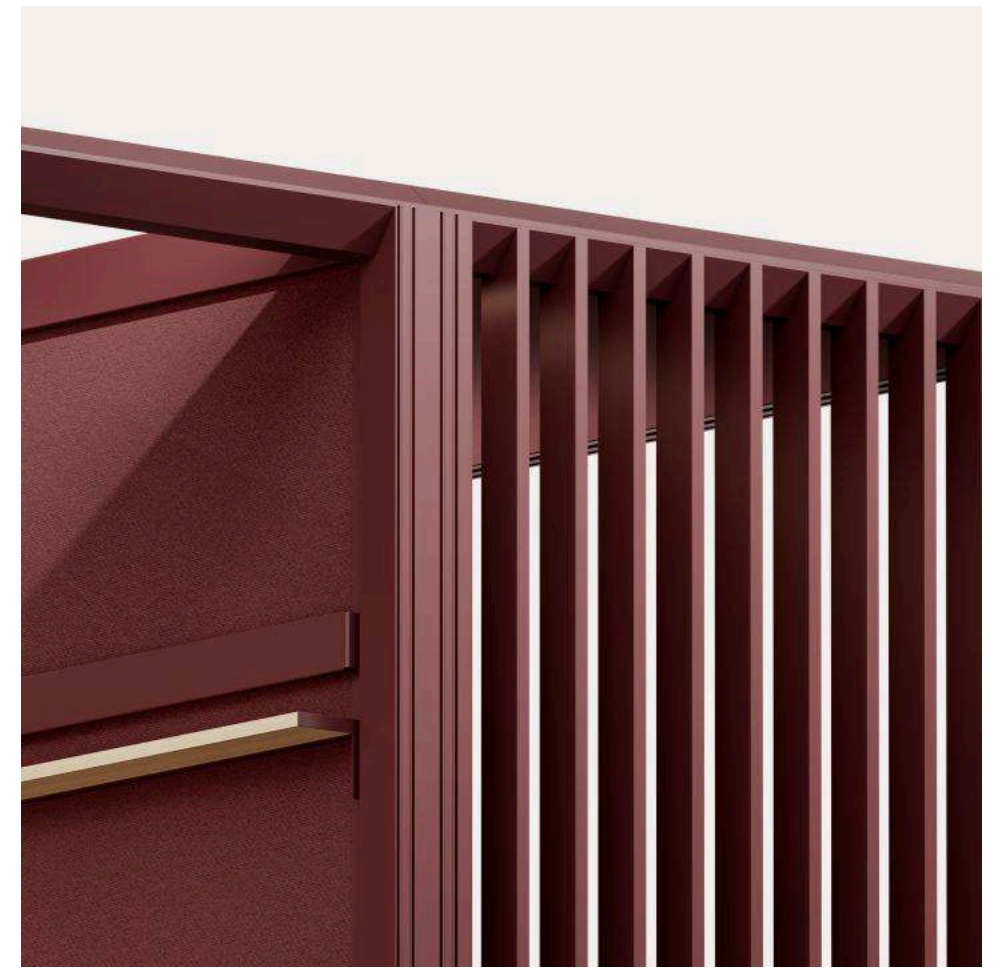

Wine Red
NCS S 7020-R