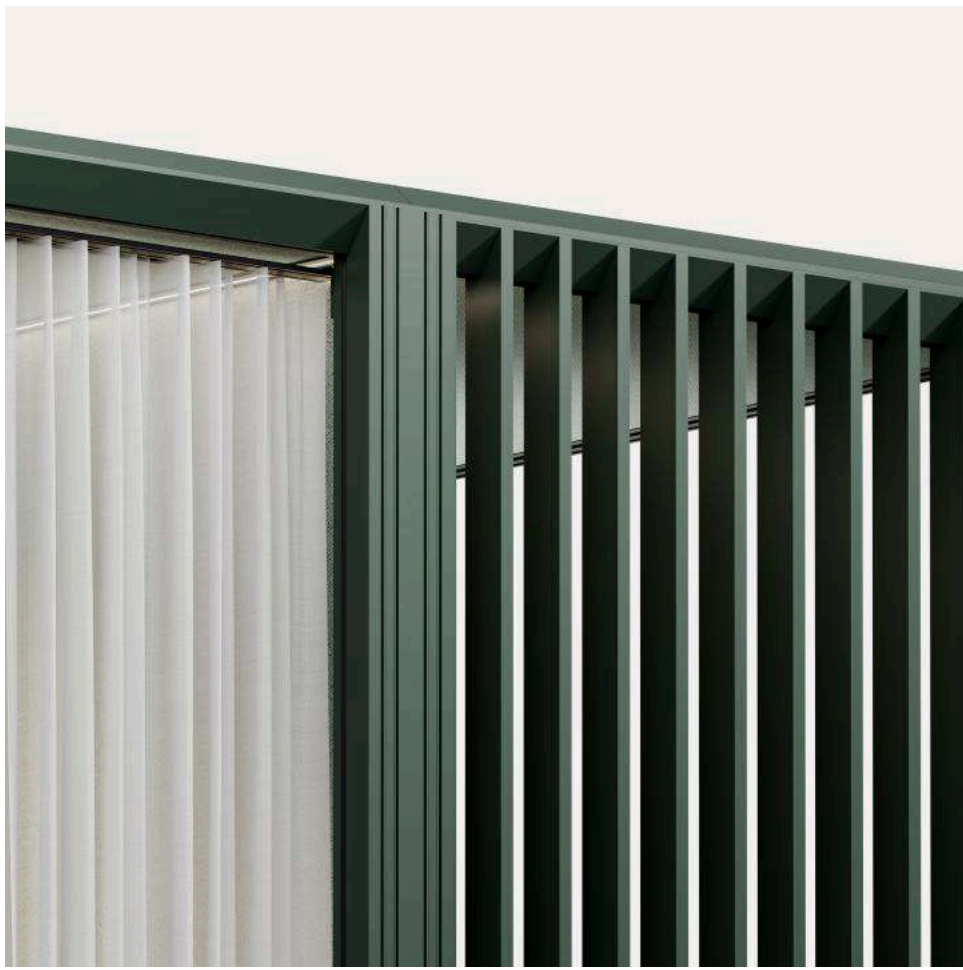

● Ink Blue
NCS S 7020-R90B

● Denim Blue
NCS S 5020-R90B

● Steel Blue
NCS S 3010-R90B

● Straw Green
NCS S 3005-G80Y

● Sage Green
NCS S 3010-G20Y

● Reed Green
NCS S 5010-G30Y

● Stone Green
NCS S 6010-B50G

* The NCS color references shown are approximate and may differ from the actual product colour.