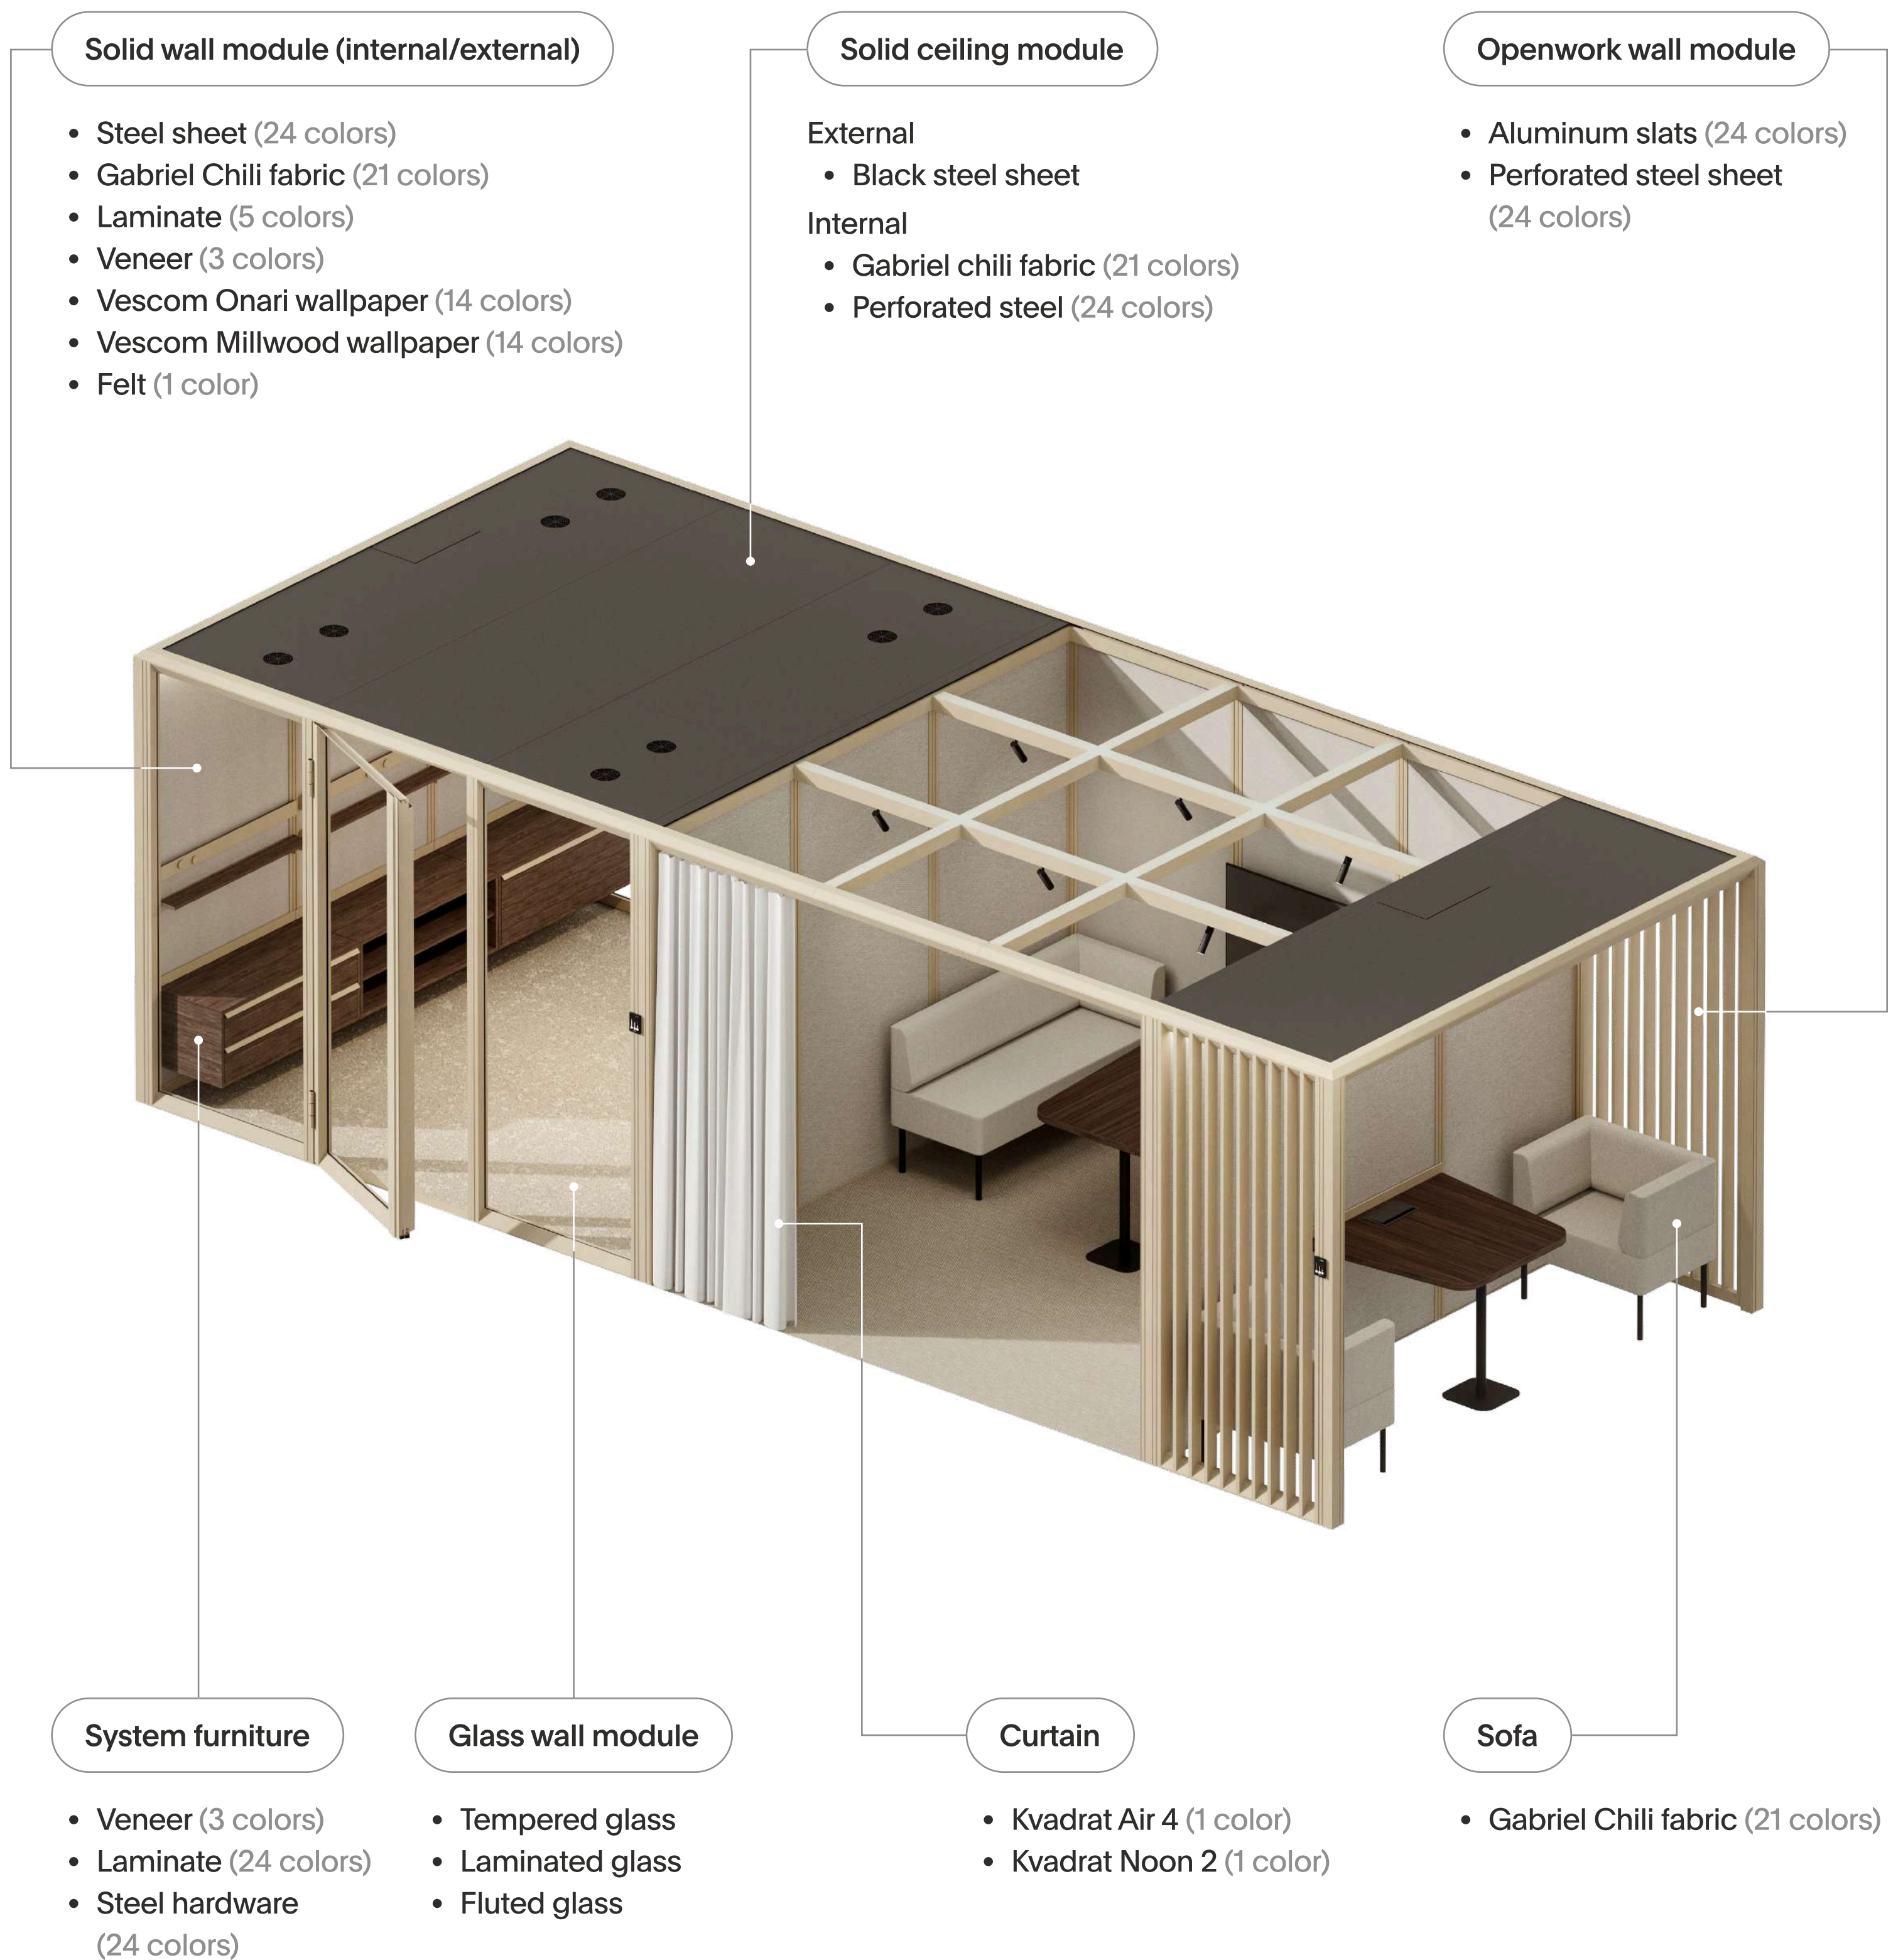

Finish overview