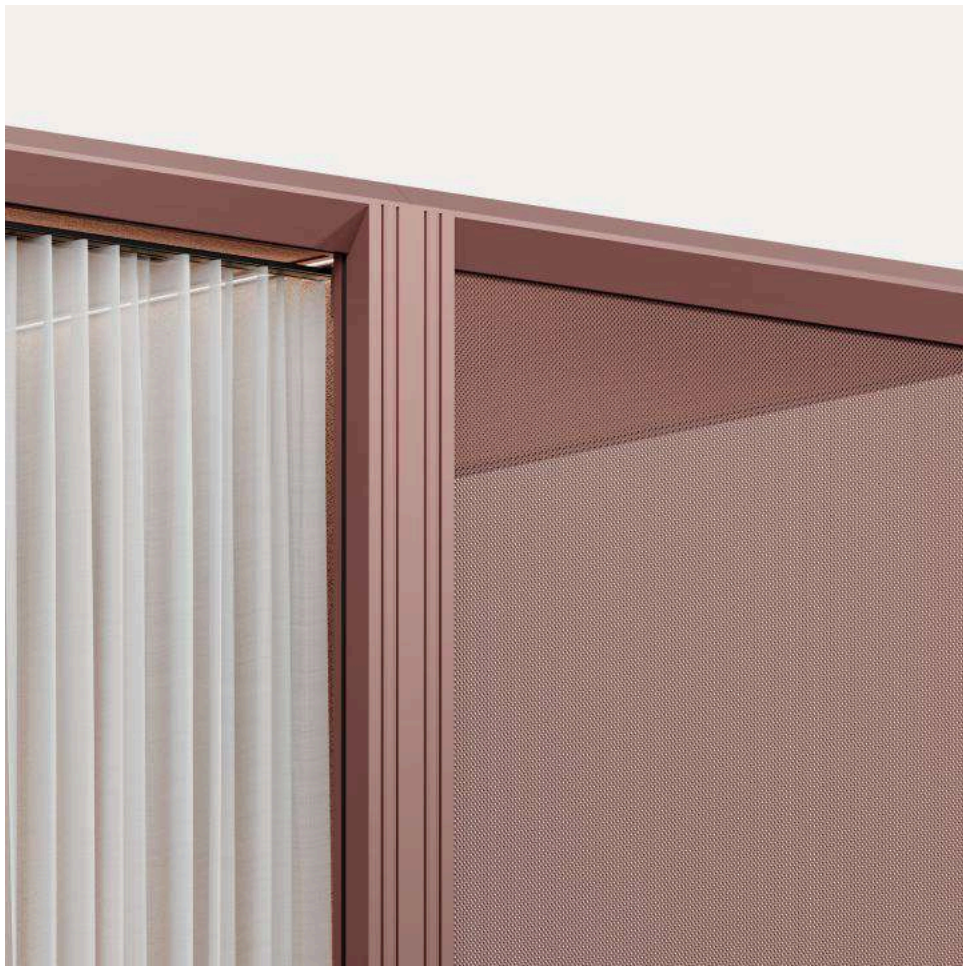

Rust Red
NCS S 5020-Y90R