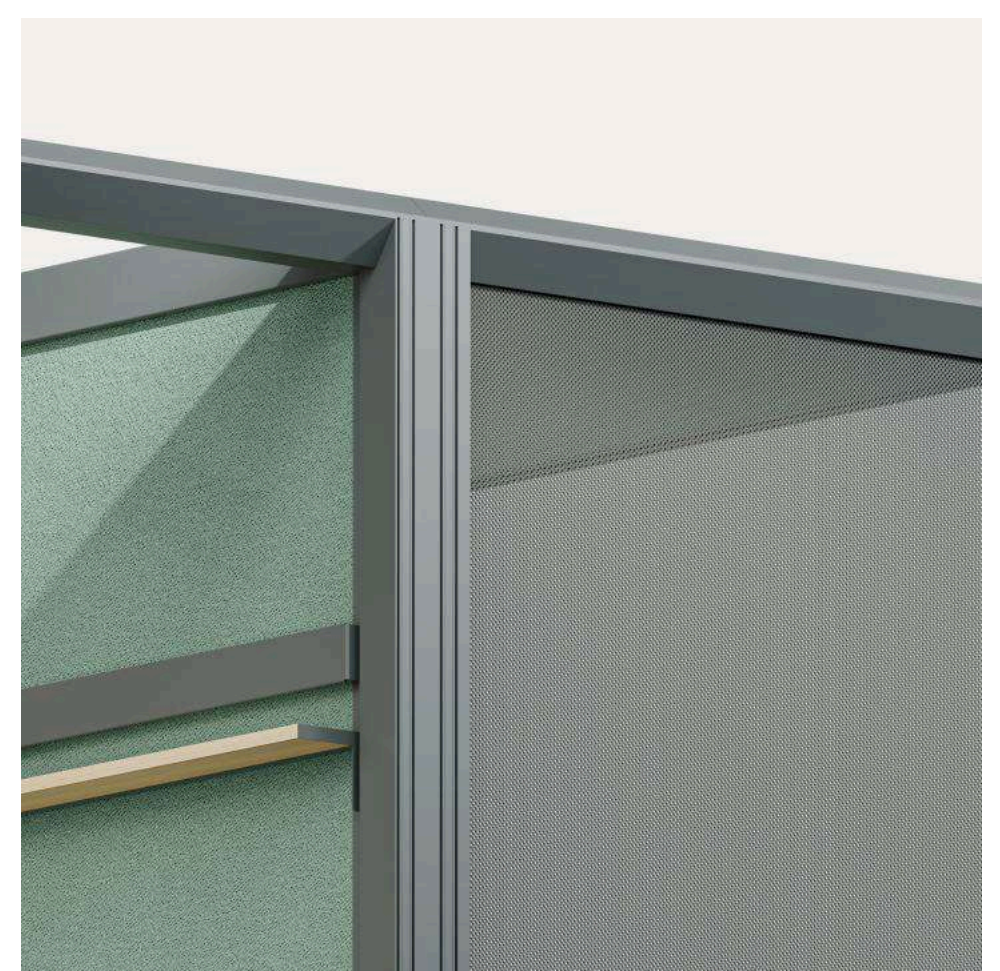

● Ink Blue
NCS S 7020-R90B

● Denim Blue
NCS S 5020-R90B

● Steel Blue
NCS S 3010-R90B

● Straw Green
NCS S 3005-G80Y

● Sage Green
NCS S 3010-G20Y

● Reed Green
NCS S 5010-G30Y

● Stone Green
NCS S 6010-B50G

* The NCS color references shown are approximate and may differ from the actual product colour.