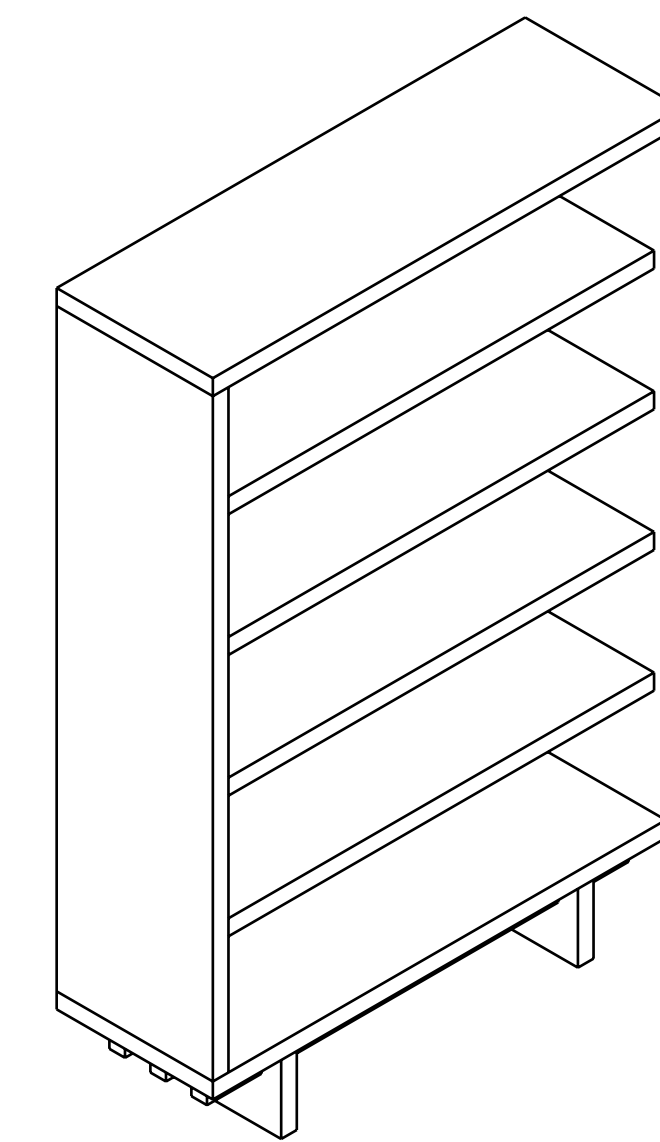

# Essence

Norm Architects

true

A family of wood furnishings designed by Norm Architects, drawing inspiration from the very essence of the wood material. Tables, benches, coffee tables, and storage furniture embody the austerity and strength expressed by wood, becoming versatile and ideal objects for both residential and work spaces. The interlocking design of the table, bench, and stool represents the distinctive element of the entire collection: a functional product, but above all unique, thanks to the precise perpendicular intersecting lines.

## VARIANTS

Varianti

**ES 3535H44**  
W35 · D35 · H44

**ES 12065H35**  
W120 · D65 · H35

**ES 120180SH**  
W120 · D40 · H180

**ES 20075CA**  
W200 · D43 · H75

**ES 220100**  
W220 · D110 · H74

Inspire. Create. Deliver.