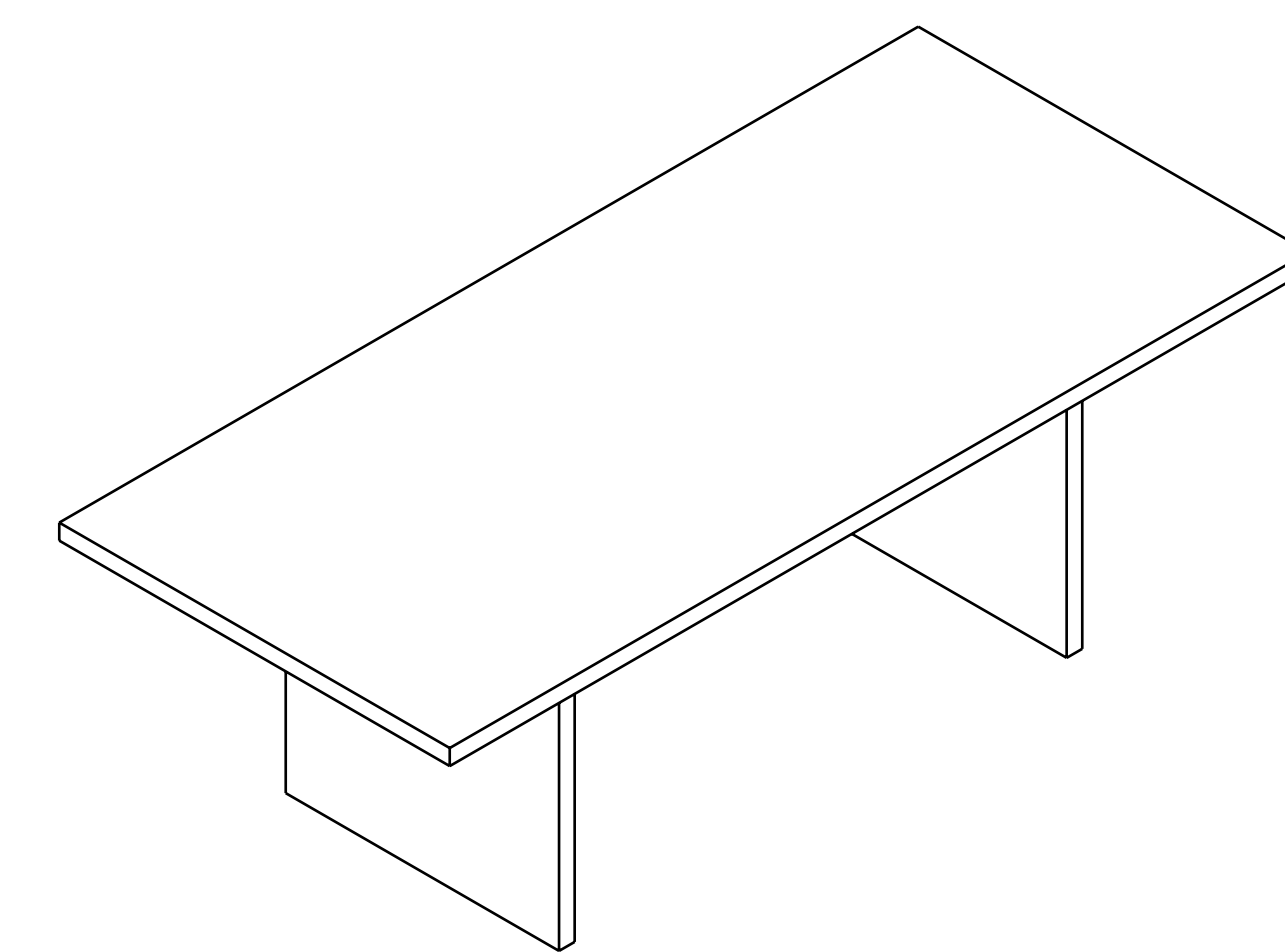

# Essence

Norm Architects

true

A family of wood furnishings designed by Norm Architects, drawing inspiration from the very essence of the wood material. Tables, benches, coffee tables, and storage furniture embody the austerity and strength expressed by wood, becoming versatile and ideal objects for both residential and work spaces. The interlocking design of the table, bench, and stool represents the distinctive element of the entire collection: a functional product, but above all unique, thanks to the precise perpendicular intersecting lines.

## VARIANTS

Varianti

**ES 3535H44**  
W35 · D35 · H44

**ES 12065H35**  
W120 · D65 · H35

**ES 120180SH**  
W120 · D40 · H180

**ES 20075CA**  
W200 · D43 · H75

**ES 220100**  
W220 · D110 · H74

Inspire. Create. Deliver.